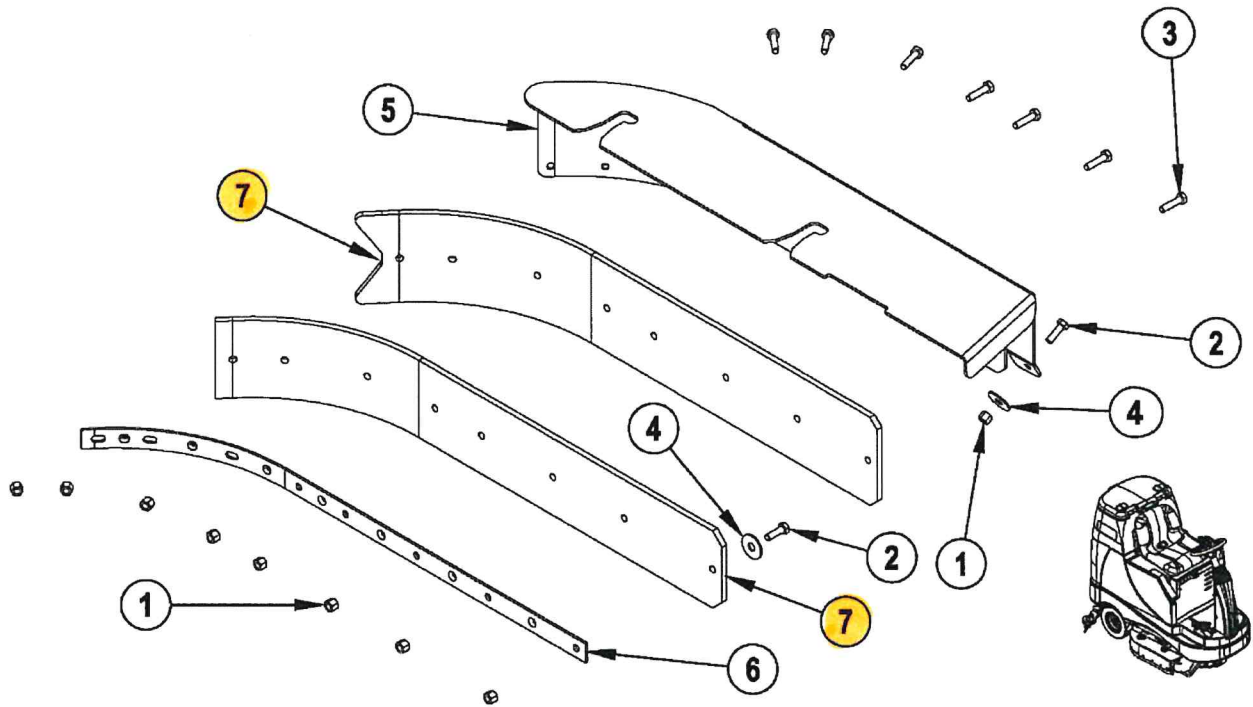

BR 755, BR 855

Scrub system-disk-skirt assemblies

56601541 (BR 755) / 56601542 (BR 855) - Left Skirt Assy

56601543 - Right Skirt Assy

BR 755, BR 855

Scrub system-disk-skirt assemblies

Pos.	Part no.	Qty.	Part Text 1	Part Text 2
	56601541	1	SKIRT ASSEMBLY LT 28	
	56601542	1	SKIRT ASSEMBLY LT 34	
	56601543	1	SKIRT ASSEMBLY RT	
1	56003426	9	NUT HEX NYL LOC SS M6	
2	56003454	2	SCR HEX THD TO HD SS M6 1X20MM	
3	56003695	7	SCR HEX THD TO HD SS M6 1.0X30MM	
4	56003696	2	WSH FLAT SS .33 X 1.00 X .060	
5	56601279	1	FRAME SKIRT LH 28	
5	56601327	1	FRAME SKIRT LH 34	
6	56601315	1	RETAINER SKIRT	
6	56601337	1	RETAINER SKIRT	
7	56601091	1	BLADE KIT PU	
7	56601092	1	BLADE KIT GUM	
7	56601678	1	BLADE KIT SIDE SKIRT LINATEX	
8	56601315	1	RETAINER SKIRT	
9	56601157	1	FRAME SKIRT RH	