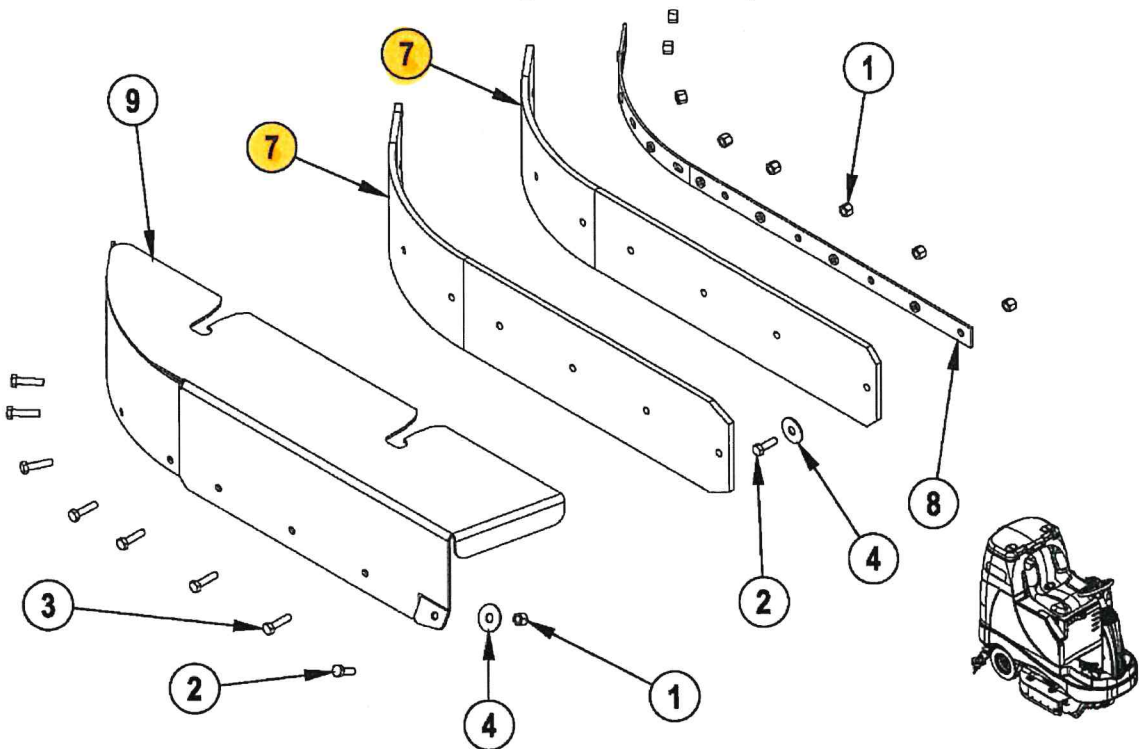

BR 755, BR 855

Scrub system-disk-skirt assemblies

56601541 (BR 755) / 56601542 (BR 855) - Left Skirt Assy

56601543 - Right Skirt Assy

BR 755, BR 855

Scrub system-disk-skirt assemblies

Pos.	Part no.	Qty.	Part Text 1	Part Text 2
	56601541	1	SKIRT ASSEMBLY LT 28	
	56601542	1	SKIRT ASSEMBLY LT 34	
	56601543	1	SKIRT ASSEMBLY RT	
1	56003426	9	NUT HEX NYL LOC SS M6	
2	56003454	2	SCR HEX THD TO HD SS M6 1X20MM	
3	56003695	7	SCR HEX THD TO HD SS M6 1.0X30MM	
4	56003696	2	WSH FLAT SS .33 X 1.00 X .060	
5	56601279	1	FRAME SKIRT LH 28	
5	56601327	1	FRAME SKIRT LH 34	
6	56601315	1	RETAINER SKIRT	
6	56601337	1	RETAINER SKIRT	
7	56601091	1	BLADE KIT PU	
7	56601092	1	BLADE KIT GUM	
7	56601678	1	BLADE KIT SIDE SKIRT LINATEX	
8	56601315	1	RETAINER SKIRT	
9	56601157	1	FRAME SKIRT RH	