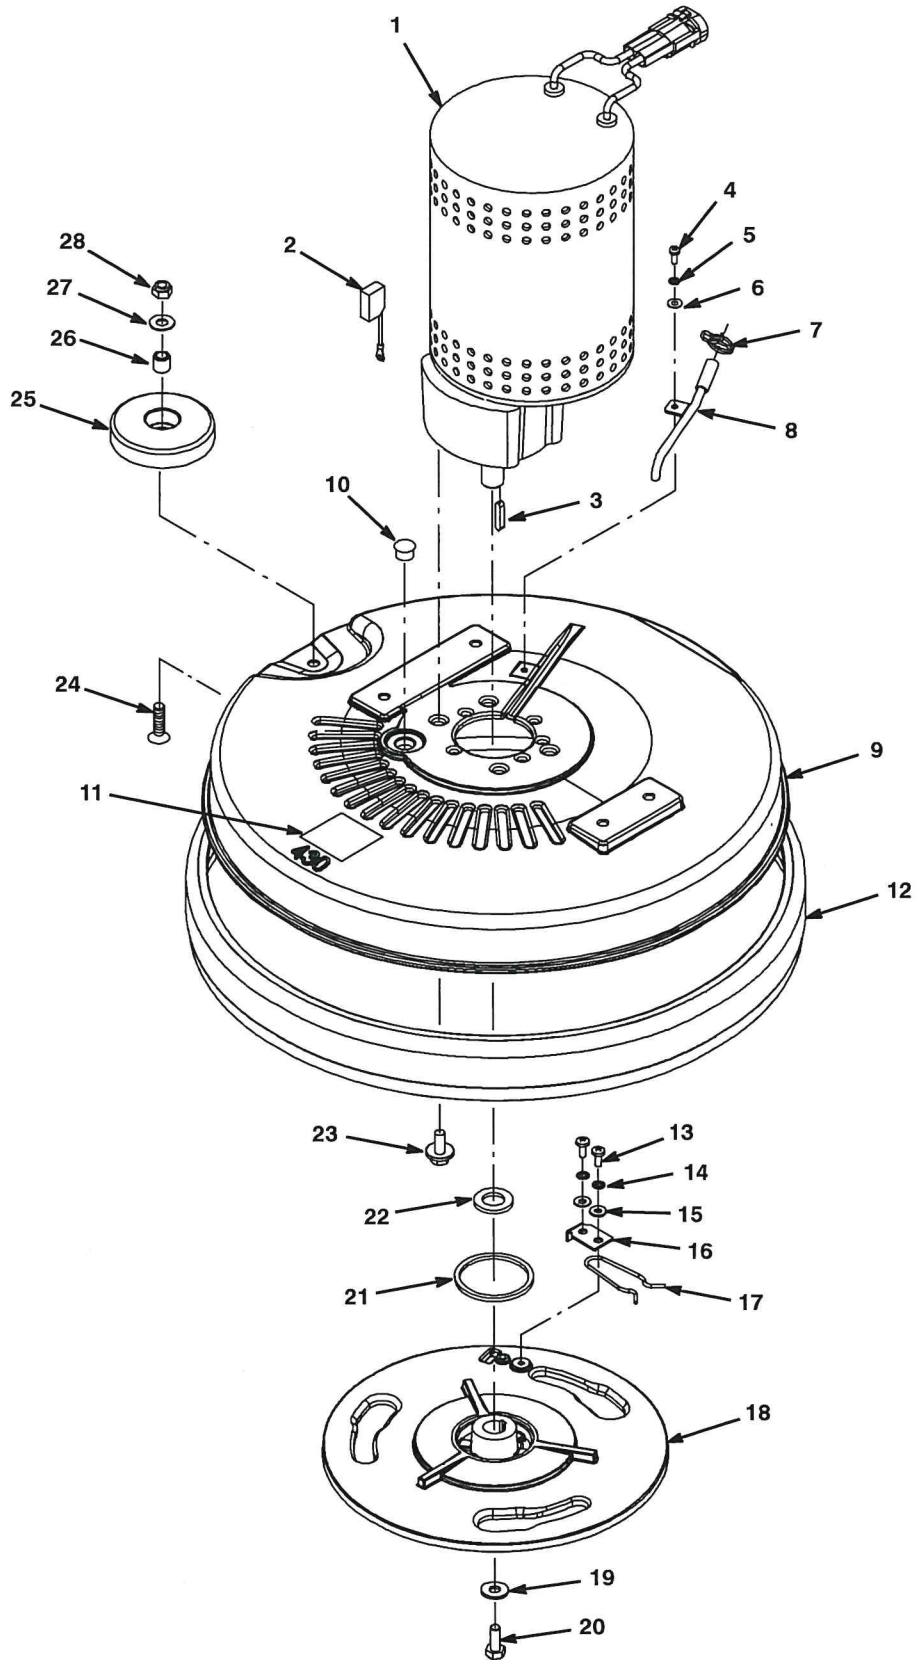

# STANDARD PARTS

## SCRUB HEAD GROUP, SINGLE DISK, 43 CM (S/N 24065- )

## SCRUB HEAD GROUP, 43CM DISK, 3-LUG HUB

355567