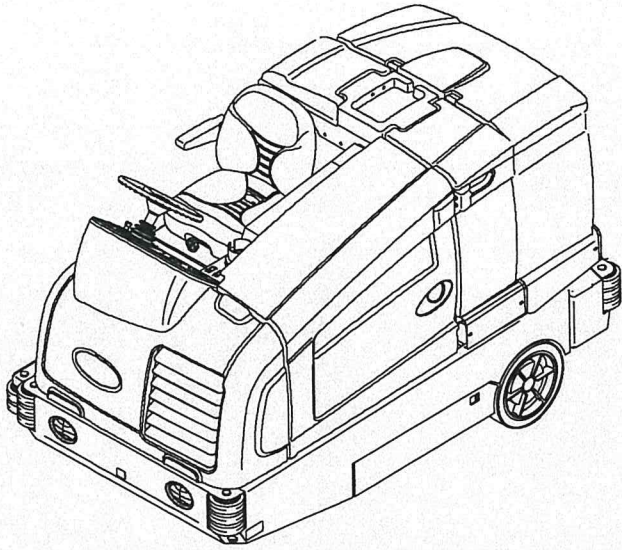

# T20

(Diesel)

(S/N 1000- )  
Rider Scrubber  
Parts Manual

# STANDARD PARTS

Fig. 32 – Squeegee Group, Rear

25	1027719	(1000-	)	Blade, Sqge, Front, 49.58l Ure (Option)
25	1017868	(1000-	)	Blade, Sqge, Front, 49.58l [Linard]
26	1031945	(1000-	)	Blade, Sqge, Rear, 53.78l Ure (Option)
26	1031331	(1000-	)	Blade, Sqge, Rear, Linatex