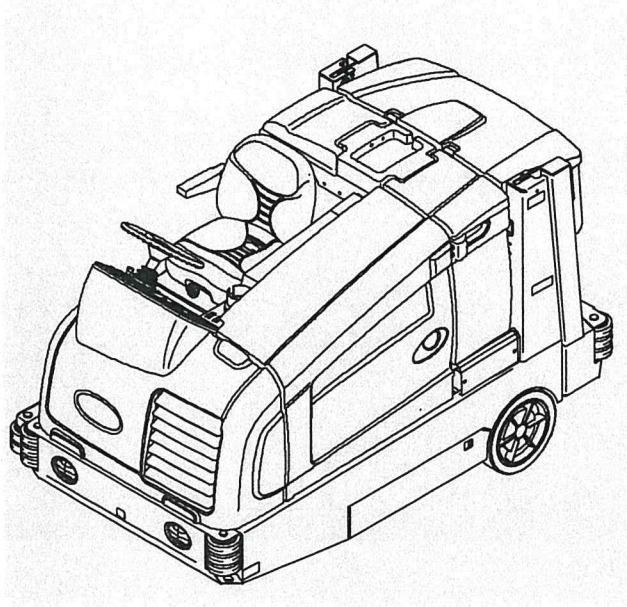

M20

(Diesel)

Scrubber-Sweeper Parts Manual