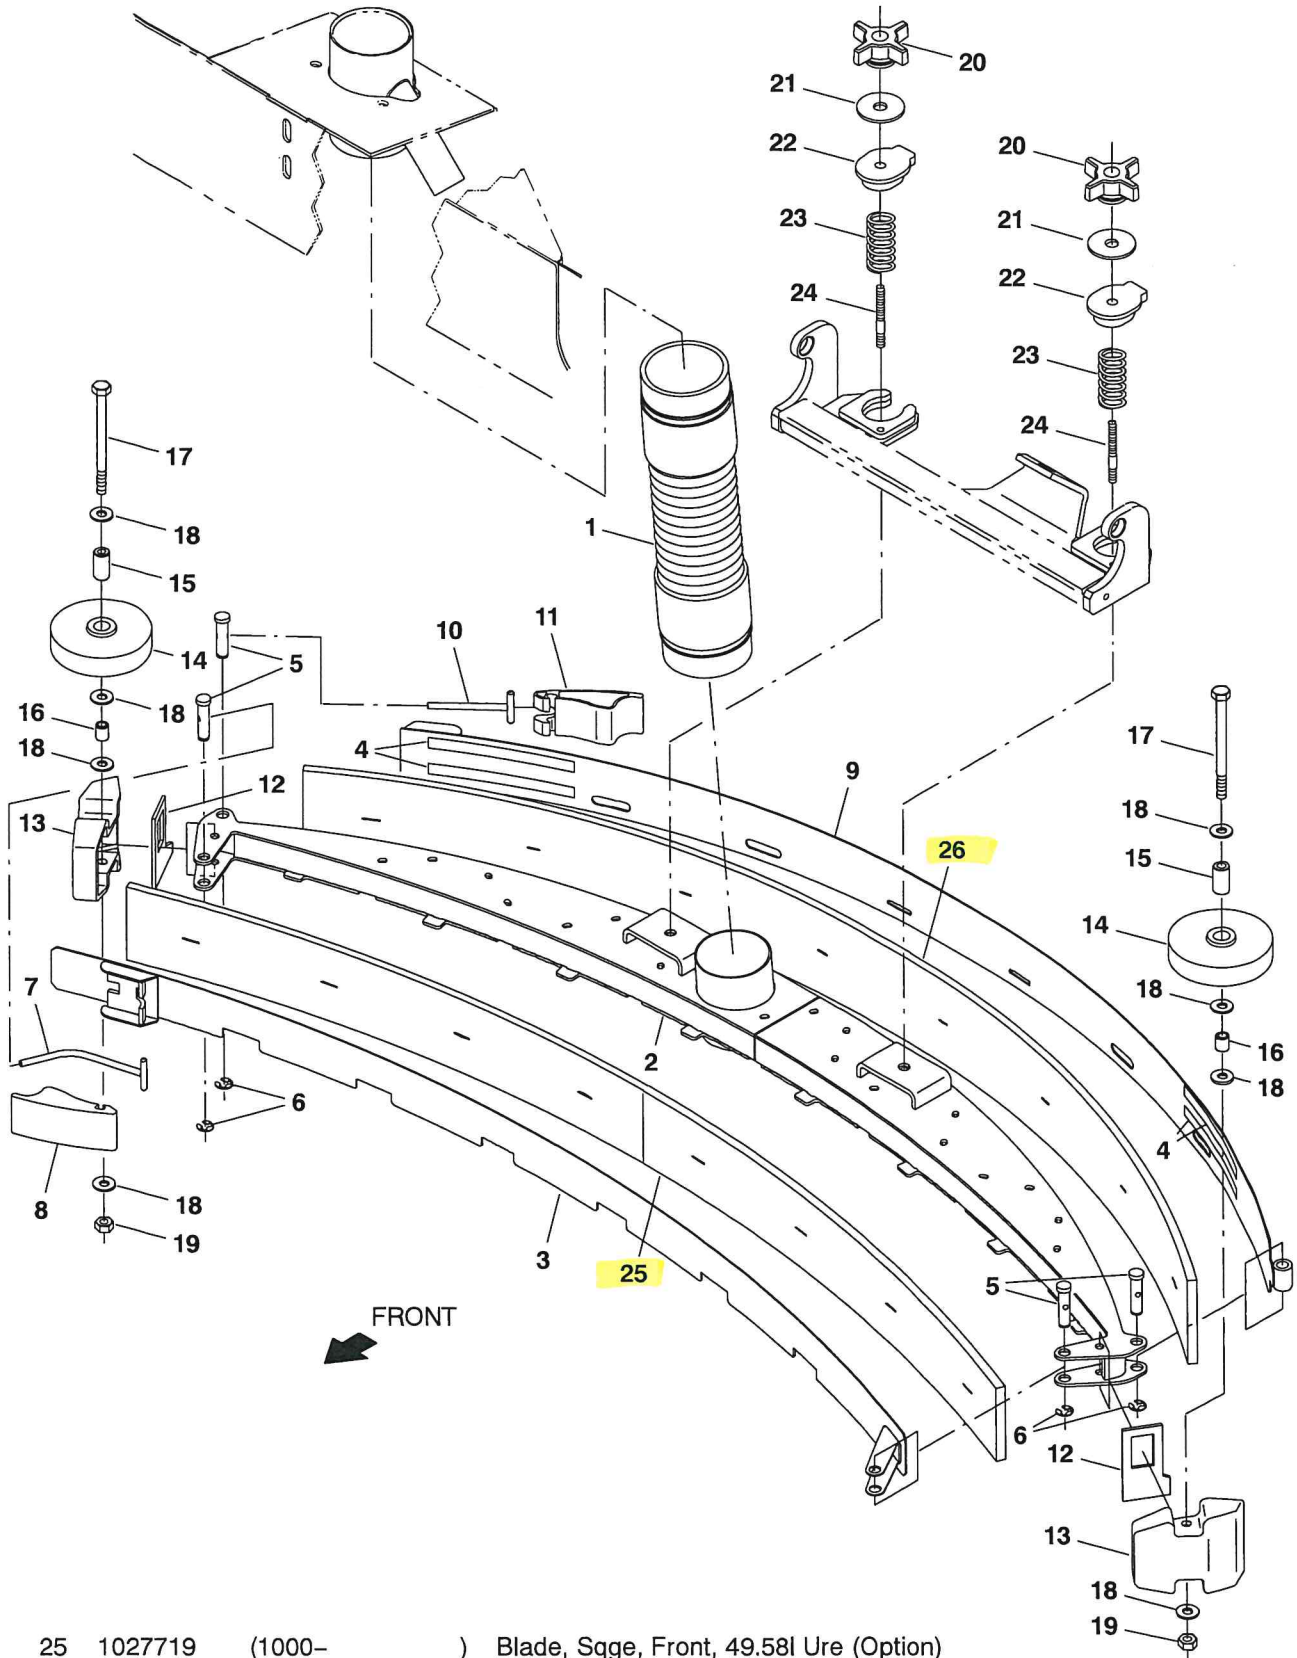

# T20

(Diesel)

(S/N 1000- )  
Rider Scrubber  
Parts Manual

# STANDARD PARTS

Fig. 32 – Squeegee Group, Rear

25	1027719	(1000-	)	Blade, Sqge, Front, 49.58l Ure (Option)
25	1017868	(1000-	)	Blade, Sqge, Front, 49.58l [Linard]
26	1031945	(1000-	)	Blade, Sqge, Rear, 53.78l Ure (Option)
26	1031331	(1000-	)	Blade, Sqge, Rear, Linatex

# M20

(Diesel)

## Scrubber-Sweeper Parts Manual

Fig. 32 - Squeegee Group, Rear