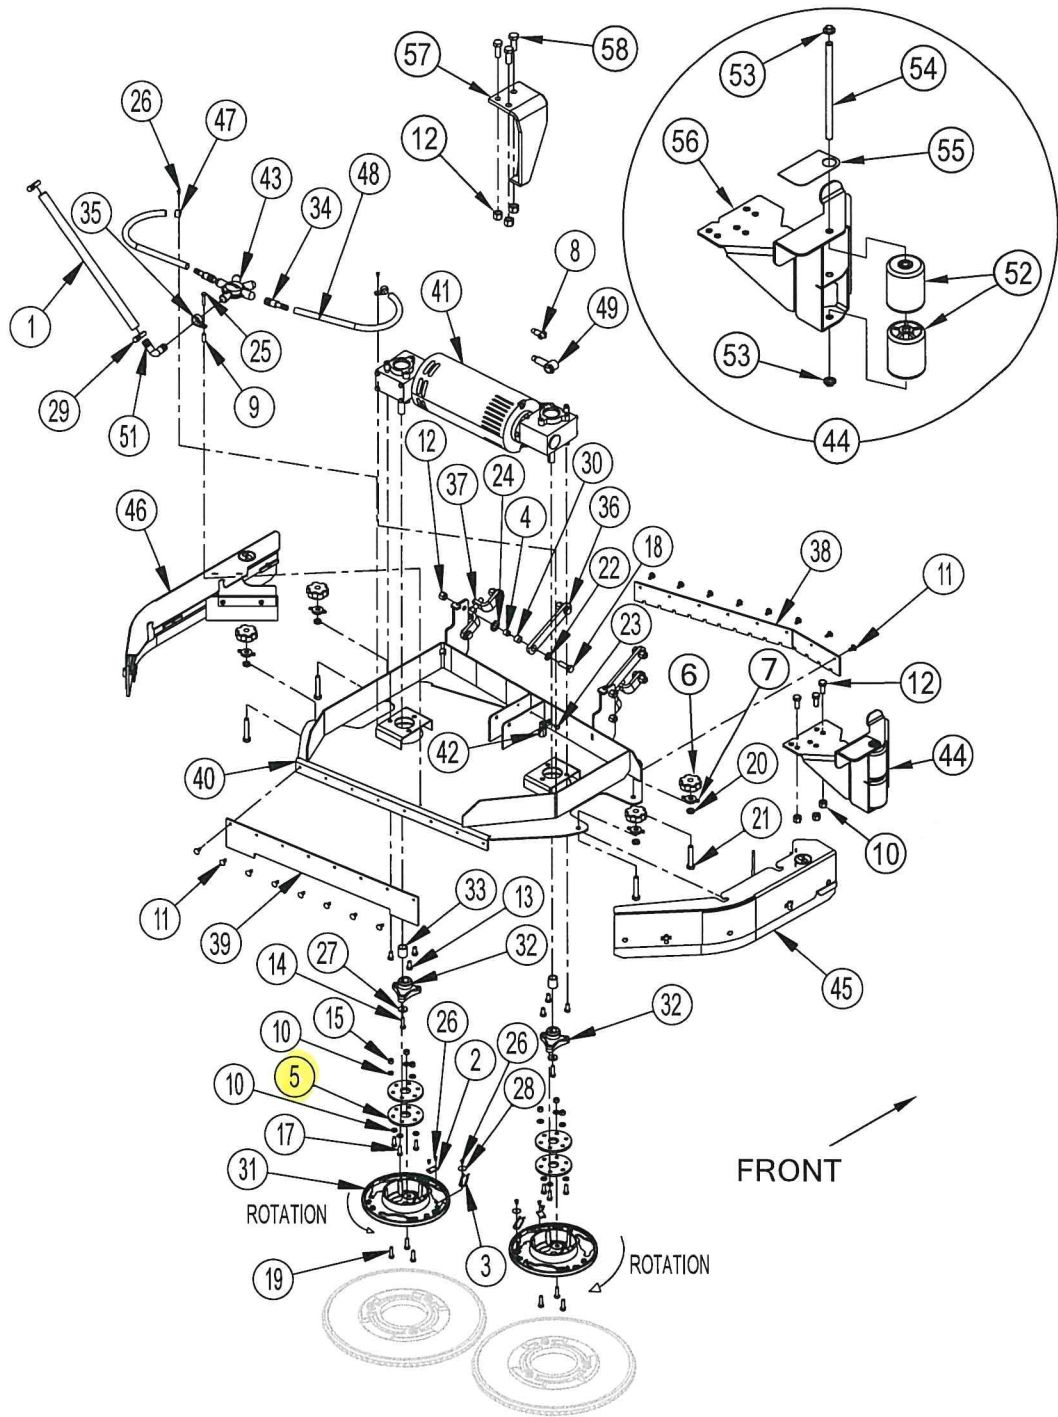

Scrub system (disc)

SCRUB SYSTEM DRIVE (DISC)

Scrub system-disk (28" & 32") - old vers

Scrub system-disk (35" & 38") - old vers

SCRUB SYSTEM (DISC)

Scrub system-disk - BR1100S scrub assemb

BR 1100S - 1300S

Scrub system-disk - BR1300S scrub assemb

Scrub System-Disk-1100D Scrub Assy

SC6500 1100D NIL

Scrub System - Main Parts

CR 1100B / 1200B

30-04-2010

Part List ID E153139

50