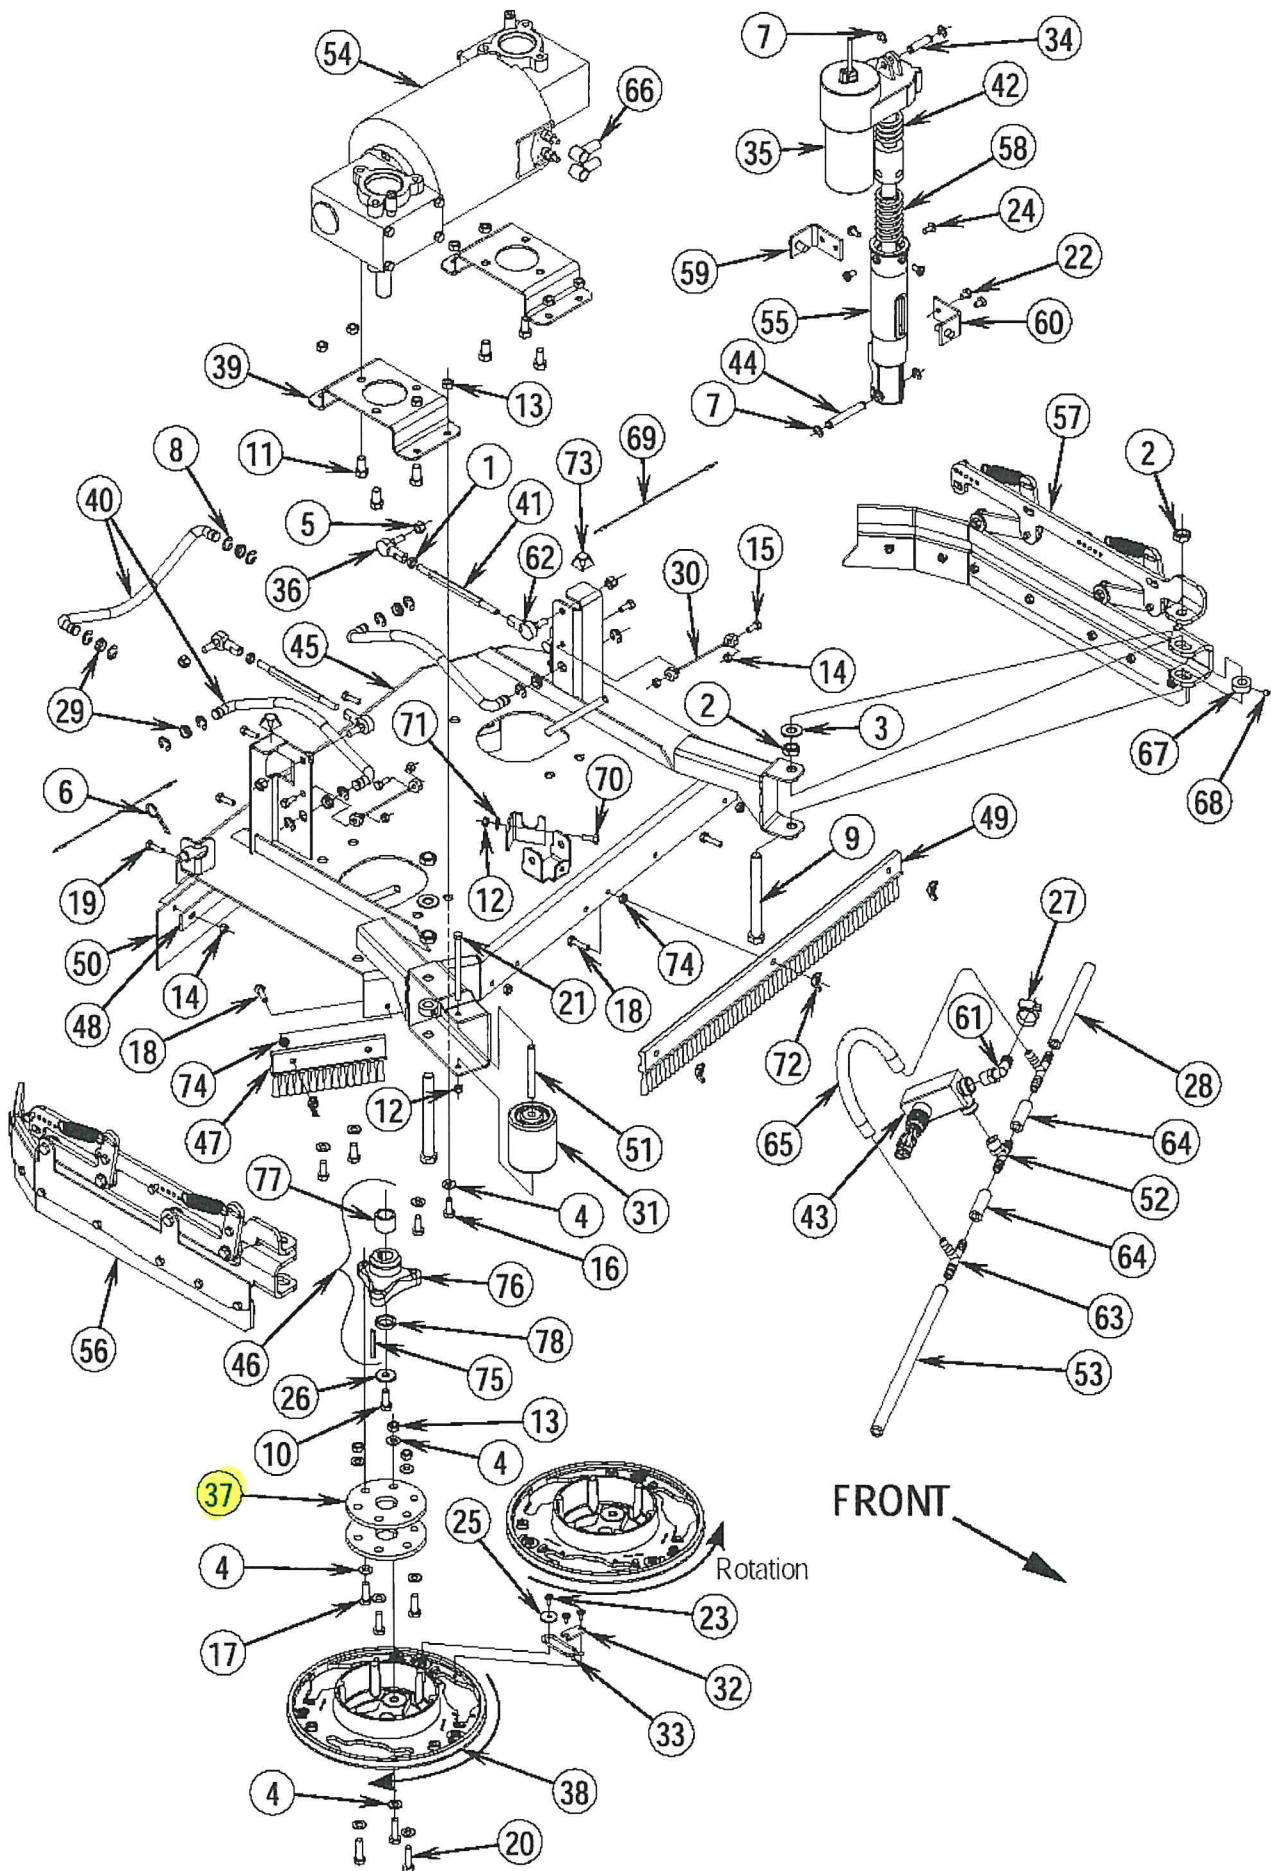

Scrub system (disc)

SCRUB SYSTEM DRIVE (DISC)

Scrub system-disk (28" & 32") - old vers

Scrub system-disk (35" & 38") - old vers

SCRUB SYSTEM (DISC)

Scrub system-disk - BR1100S scrub assemb

BR 1100S - 1300S

Scrub system-disk - BR1300S scrub assemb

Scrub System-Disk-1100D Scrub Assy

SC6500 1100D NIL

Scrub System - Main Parts

CR 1100B / 1200B

30-04-2010

Part List ID E153139

50