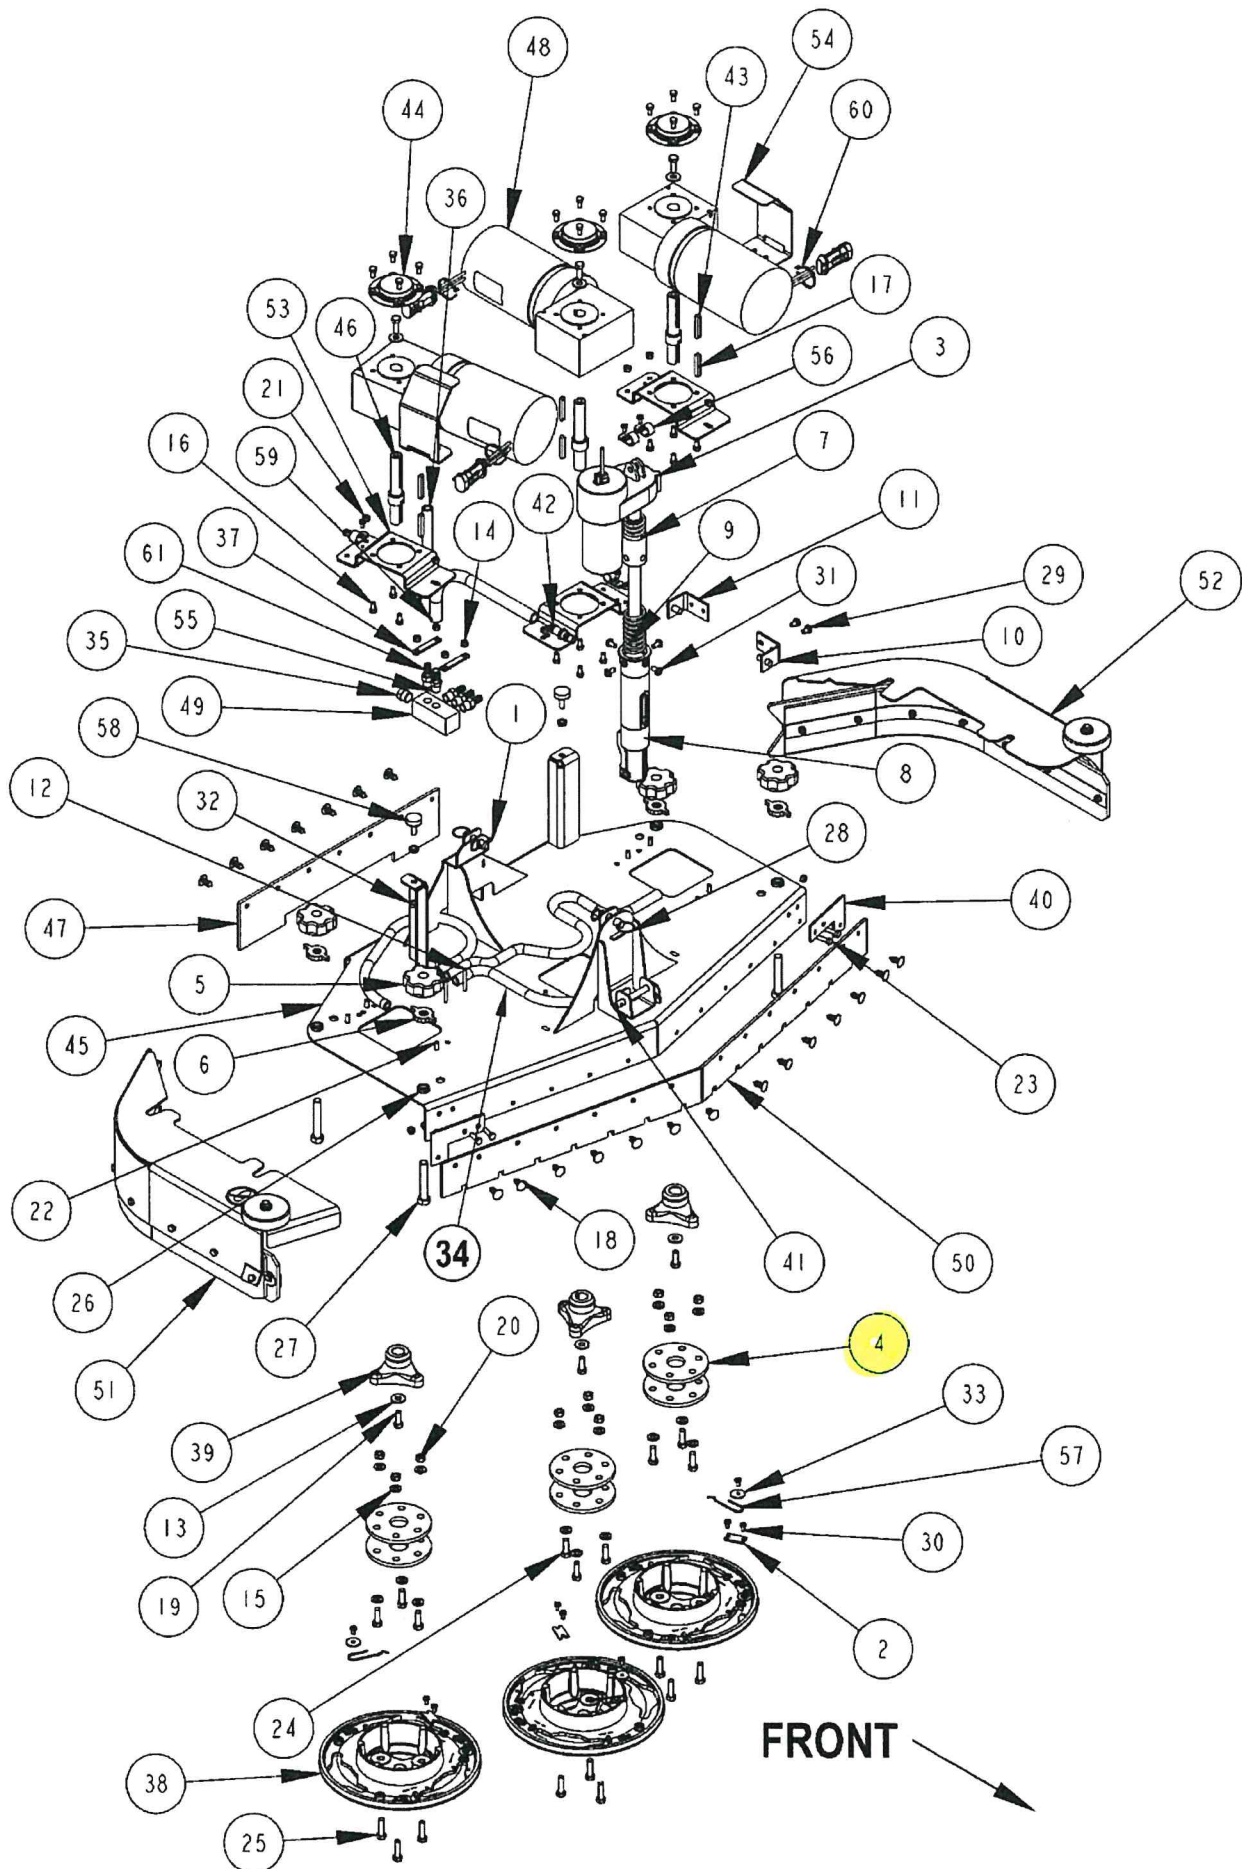

Scrub system (disc)

SCRUB SYSTEM DRIVE (DISC)

Scrub system-disk (28" & 32") - old vers

Scrub system-disk (35" & 38") - old vers

SCRUB SYSTEM (DISC)

Scrub system-disk - BR1100S scrub assemb

BR 1100S - 1300S

Scrub system-disk - BR1300S scrub assemb

Scrub System-Disk-1100D Scrub Assy

SC6500 1100D NIL

Scrub System - Main Parts

CR 1100B / 1200B

30-04-2010

Part List ID E153139

50