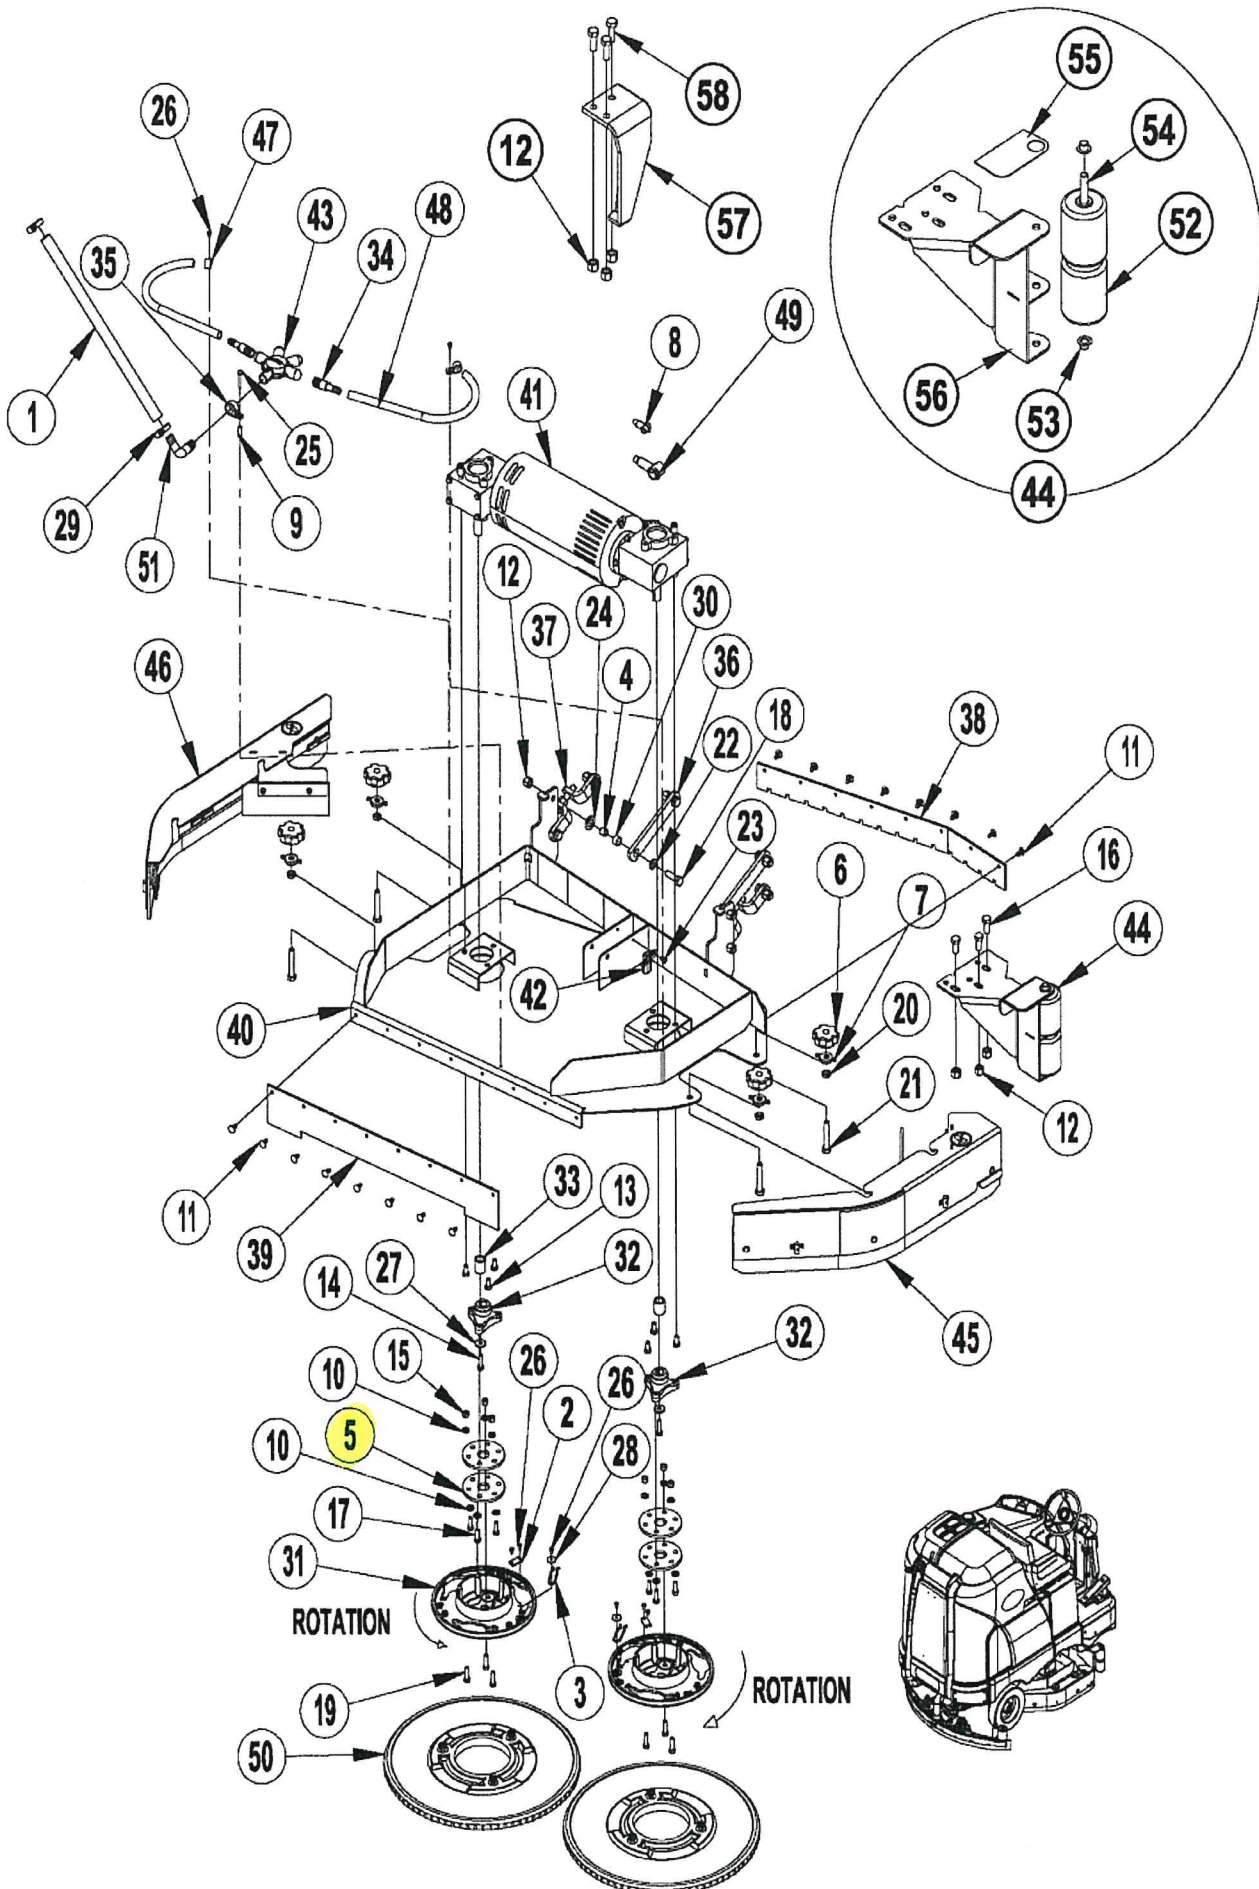

Scrub system (disc)

SCRUB SYSTEM DRIVE (DISC)

Scrub system-disk (28" & 32") - old vers

Scrub system-disk (35" & 38") - old vers

SCRUB SYSTEM (DISC)

Scrub system-disk - BR1100S scrub assemb

BR 1100S - 1300S

Scrub system-disk - BR1300S scrub assemb

Scrub System-Disk-1100D Scrub Assy

SC6500 1100D NIL

Scrub System - Main Parts

CR 1100B / 1200B

30-04-2010

Part List ID E153139

50