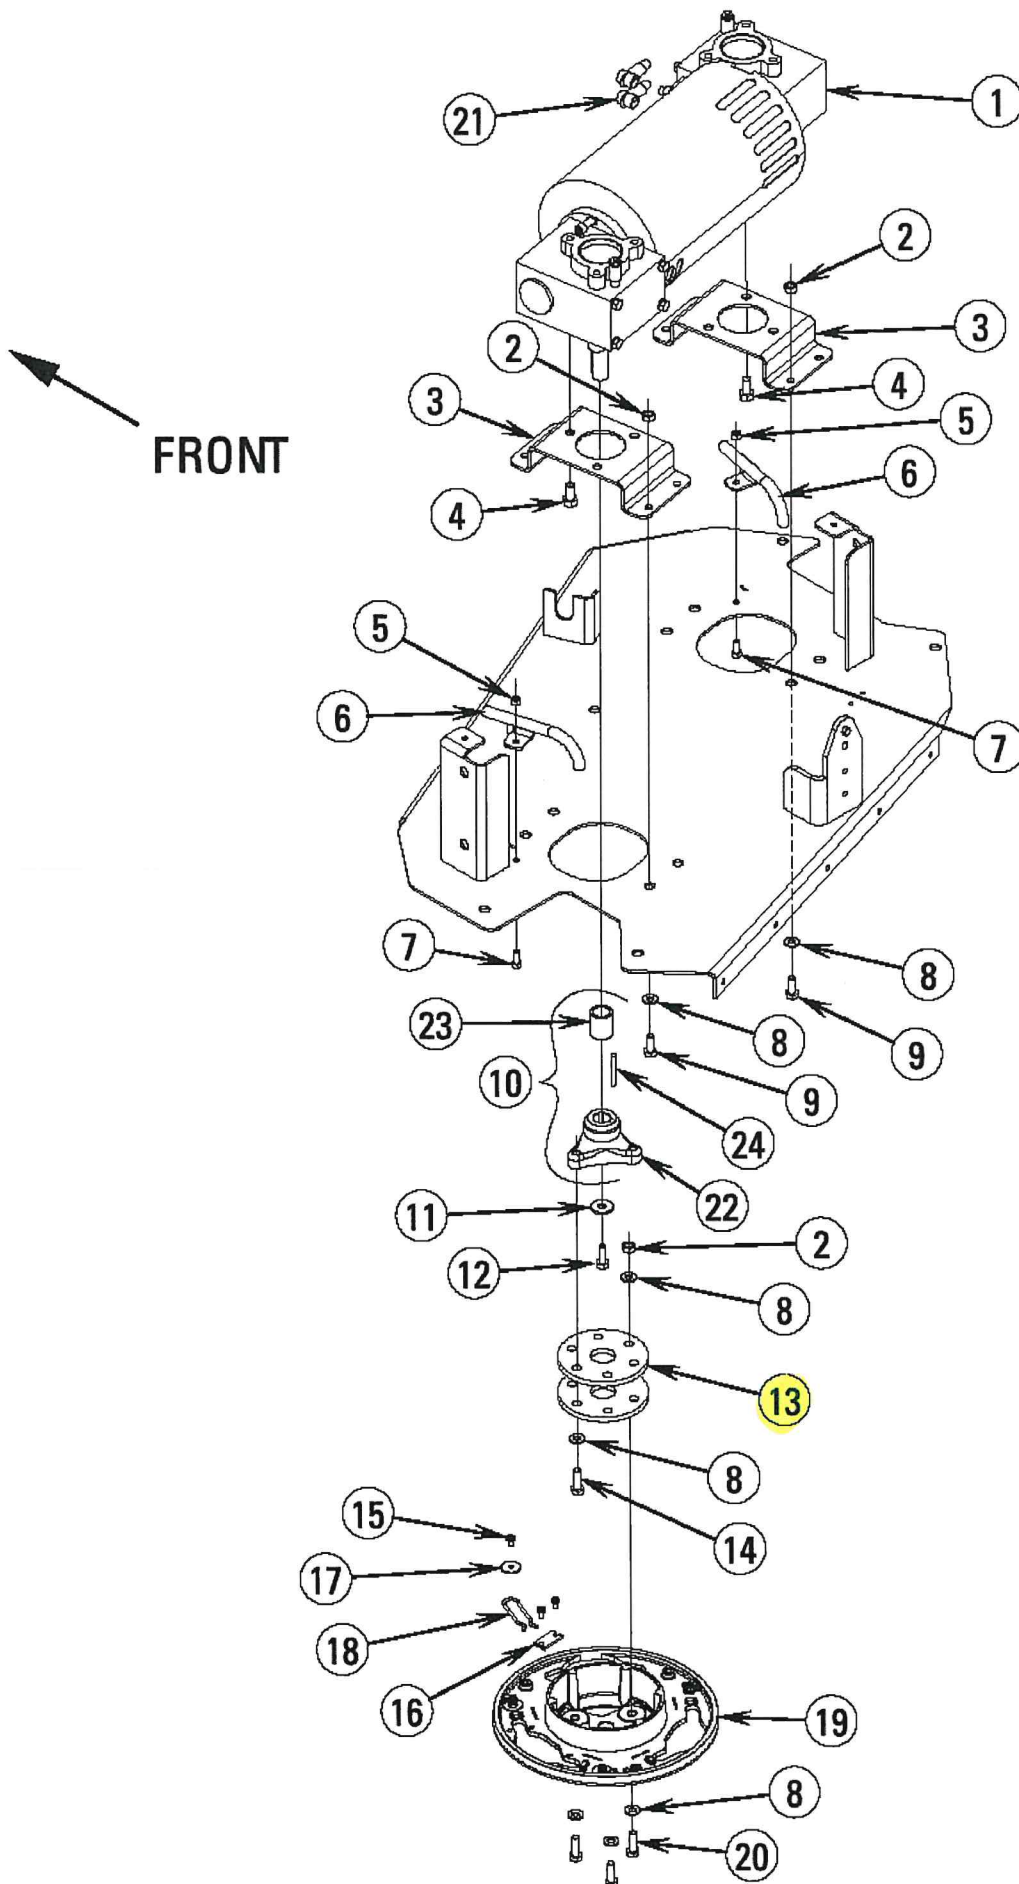

Scrub system (disc)

SCRUB SYSTEM DRIVE (DISC)

Scrub system-disk (28" & 32") - old vers

Scrub system-disk (35" & 38") - old vers

SCRUB SYSTEM (DISC)

Scrub system-disk - BR1100S scrub assemb

BR 1100S - 1300S

Scrub system-disk - BR1300S scrub assemb

Scrub System-Disk-1100D Scrub Assy

SC6500 1100D NIL

Scrub System - Main Parts

CR 1100B / 1200B

30-04-2010

Part List ID E153139

50