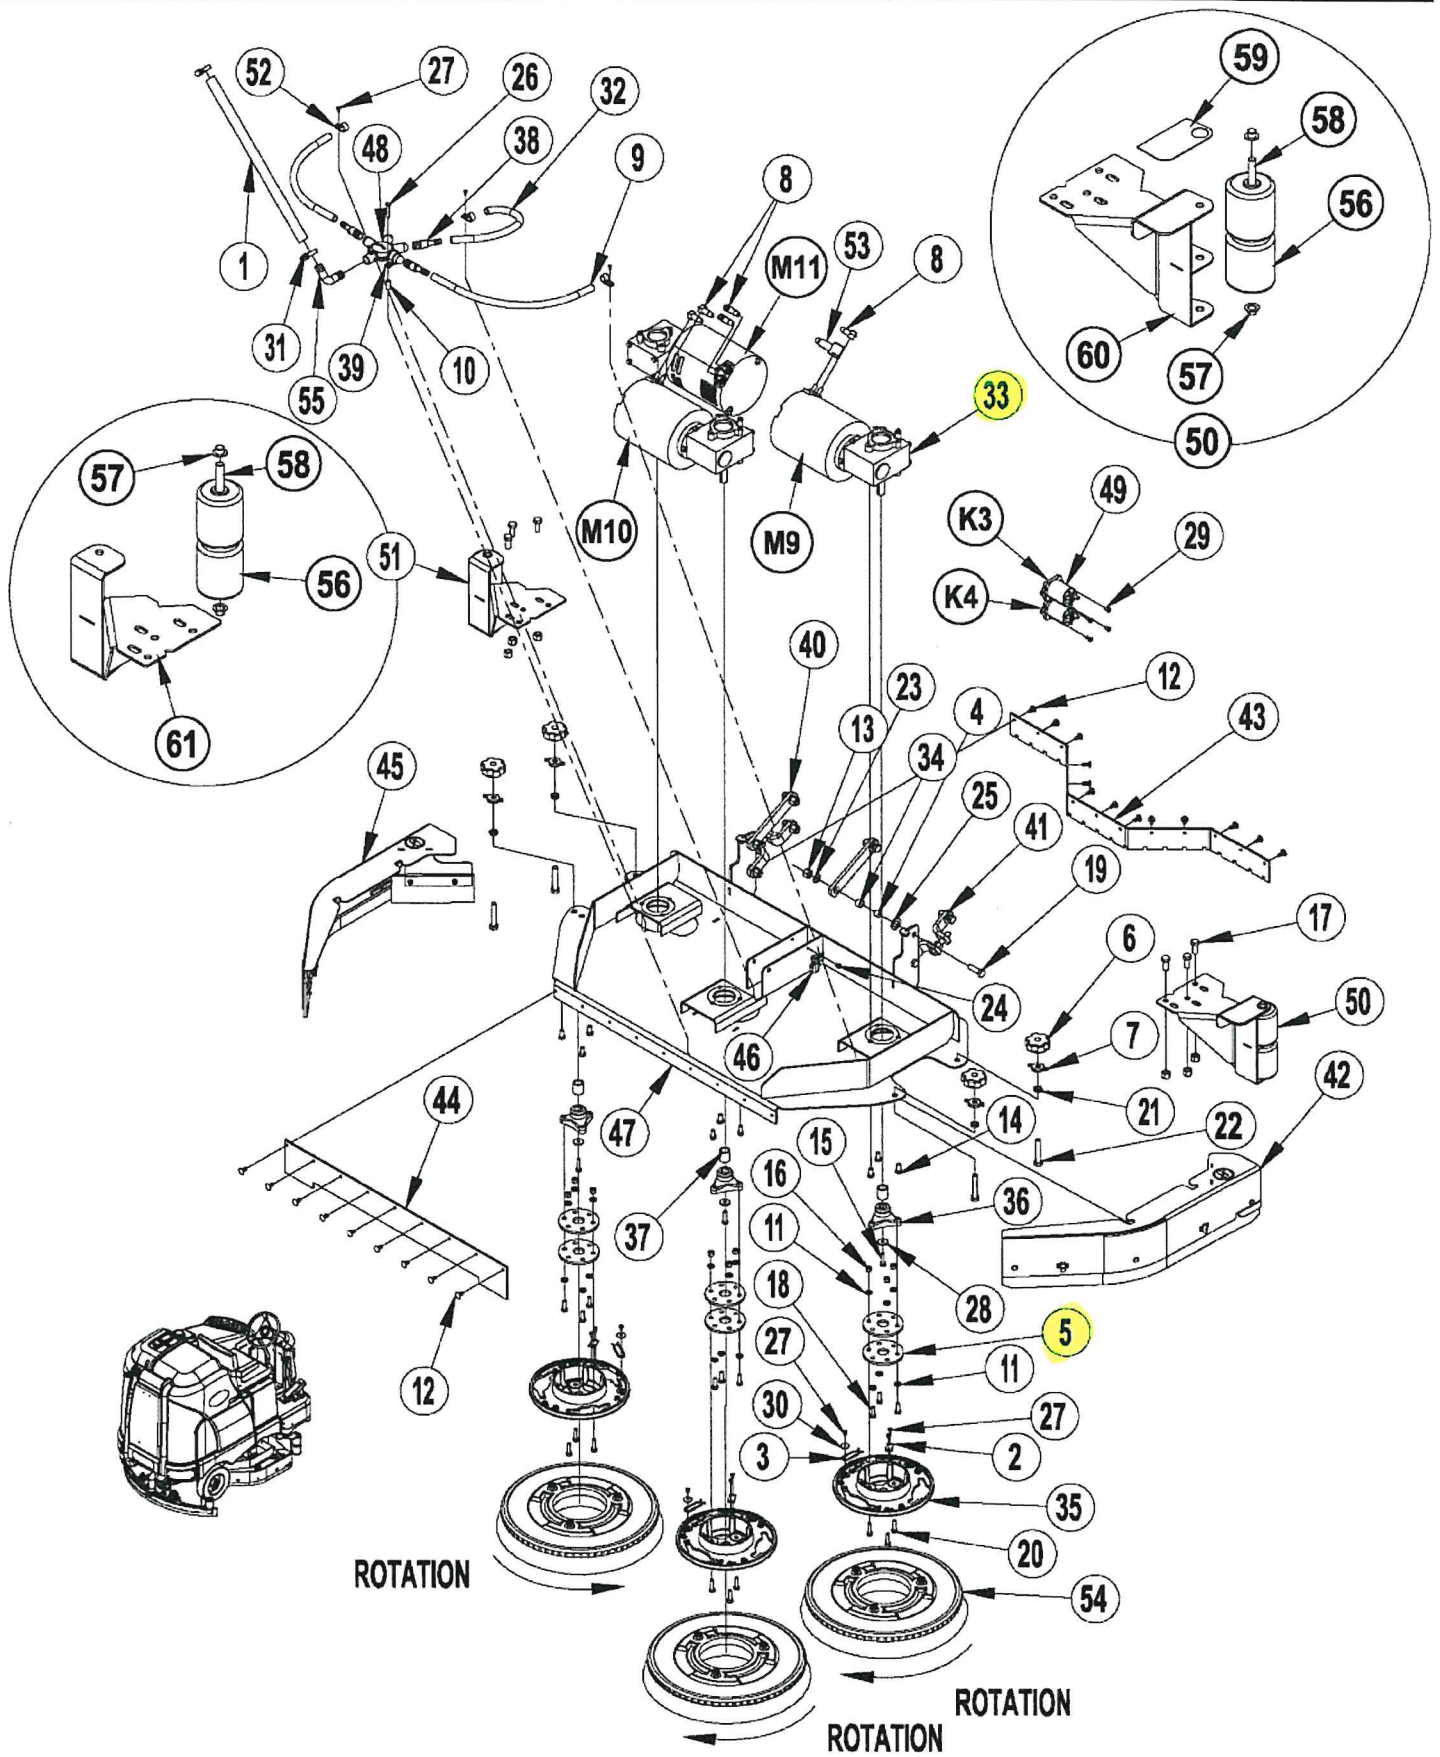

Scrub system (disc)

SCRUB SYSTEM DRIVE (DISC)

Scrub system-disk (28" & 32") - old vers

Scrub system-disk (35" & 38") - old vers

SCRUB SYSTEM (DISC)

Scrub system-disk - BR1100S scrub assemb

BR 1100S - 1300S

Scrub system-disk - BR1300S scrub assemb

Scrub System-Disk-1100D Scrub Assy

SC6500 1100D NIL

Scrub System - Main Parts

CR 1100B / 1200B

30-04-2010

Part List ID E153139

50