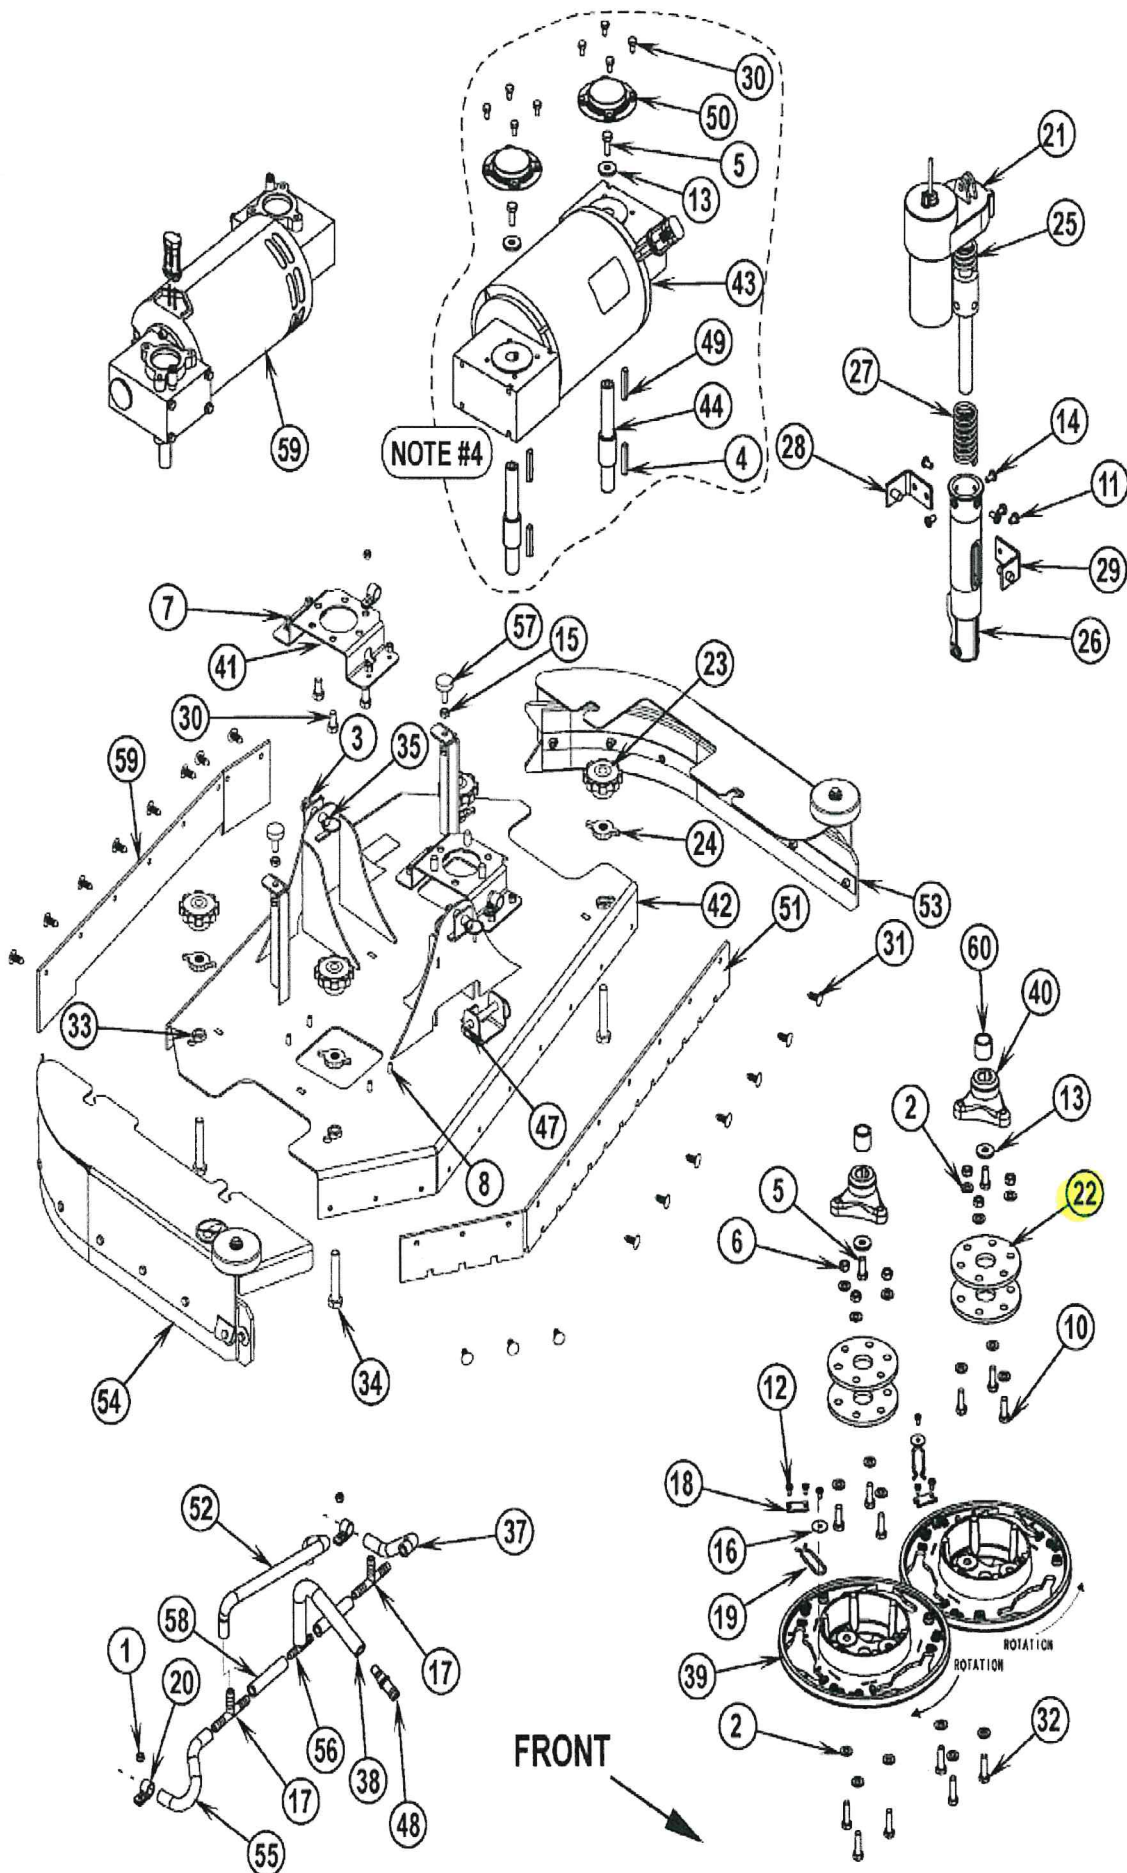

Scrub system (disc)

SCRUB SYSTEM DRIVE (DISC)

Scrub system-disk (28" & 32") - old vers

Scrub system-disk (35" & 38") - old vers

SCRUB SYSTEM (DISC)

Scrub system-disk - BR1100S scrub assemb

BR 1100S - 1300S

Scrub system-disk - BR1300S scrub assemb

Scrub System-Disk-1100D Scrub Assy

SC6500 1100D NIL

Scrub System - Main Parts

CR 1100B / 1200B

30-04-2010

Part List ID E153139

50