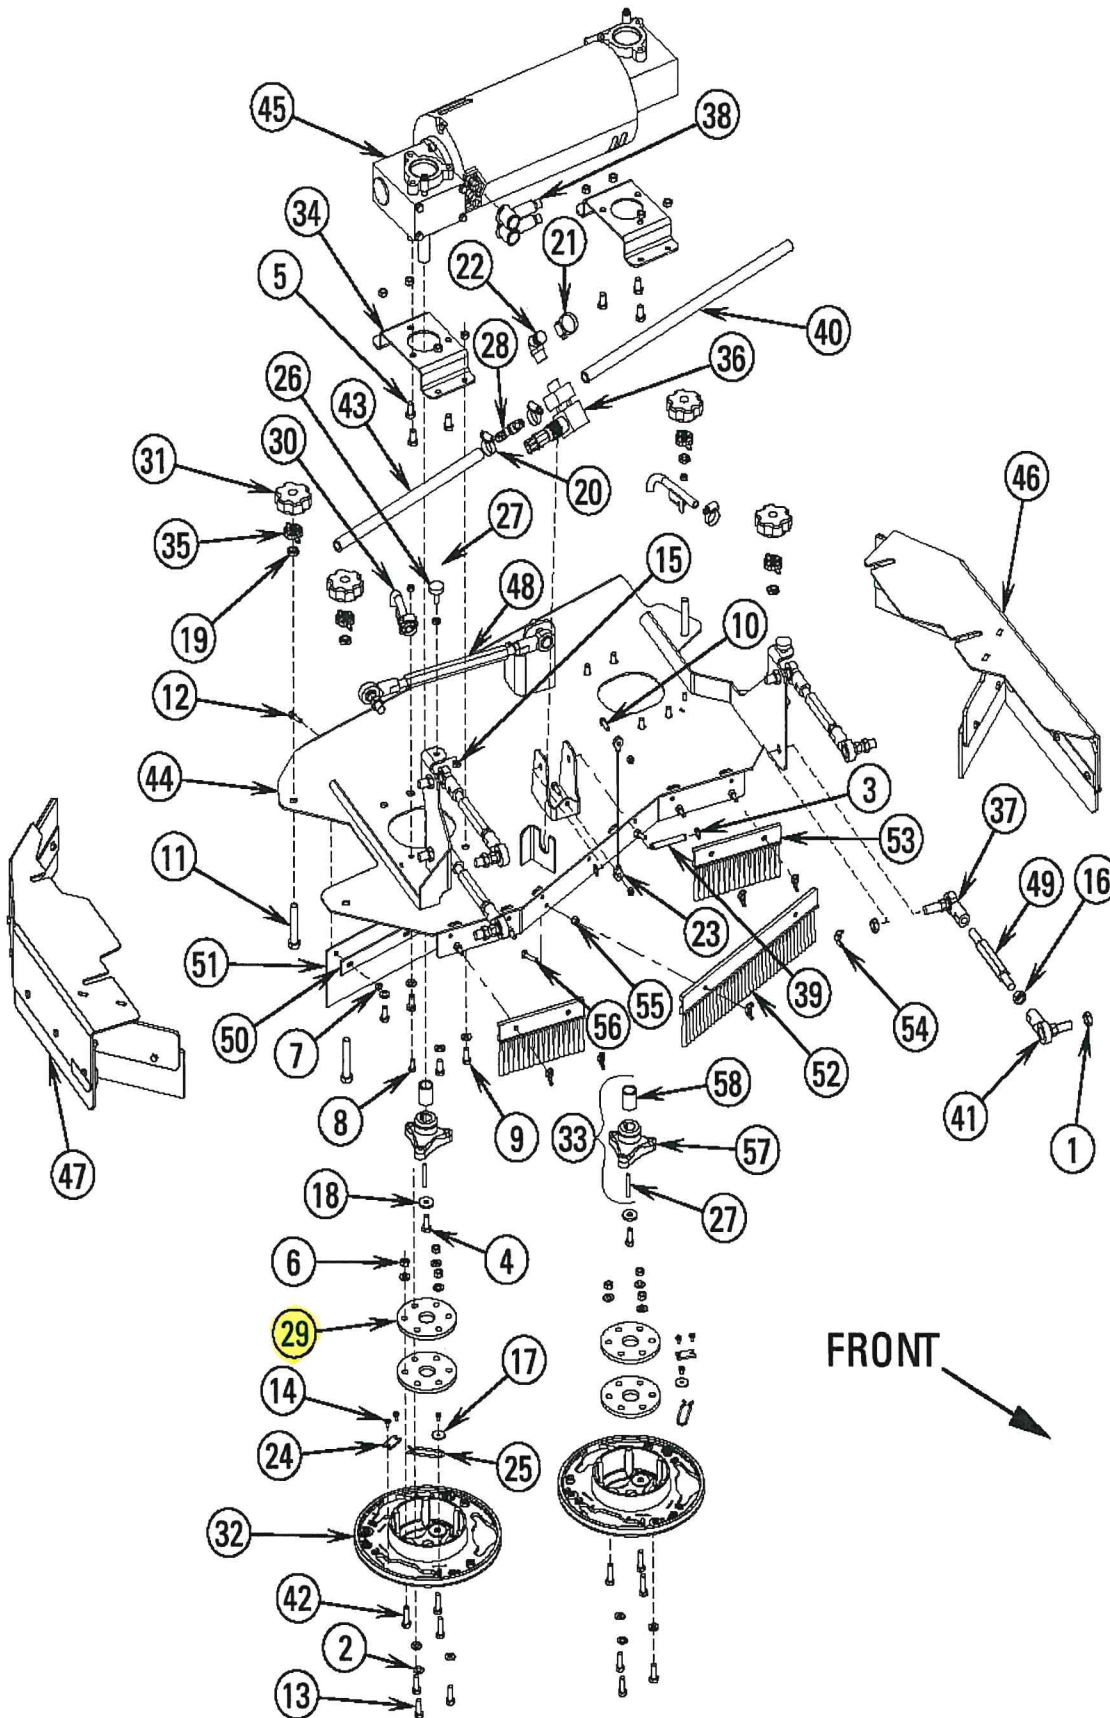

Scrub system (disc)

SCRUB SYSTEM DRIVE (DISC)

Scrub system-disk (28" & 32") - old vers

Scrub system-disk (35" & 38") - old vers

SCRUB SYSTEM (DISC)

Scrub system-disk - BR1100S scrub assemb

BR 1100S - 1300S

Scrub system-disk - BR1300S scrub assemb

Scrub System-Disk-1100D Scrub Assy

SC6500 1100D NIL

Scrub System - Main Parts

CR 1100B / 1200B

30-04-2010

Part List ID E153139

50