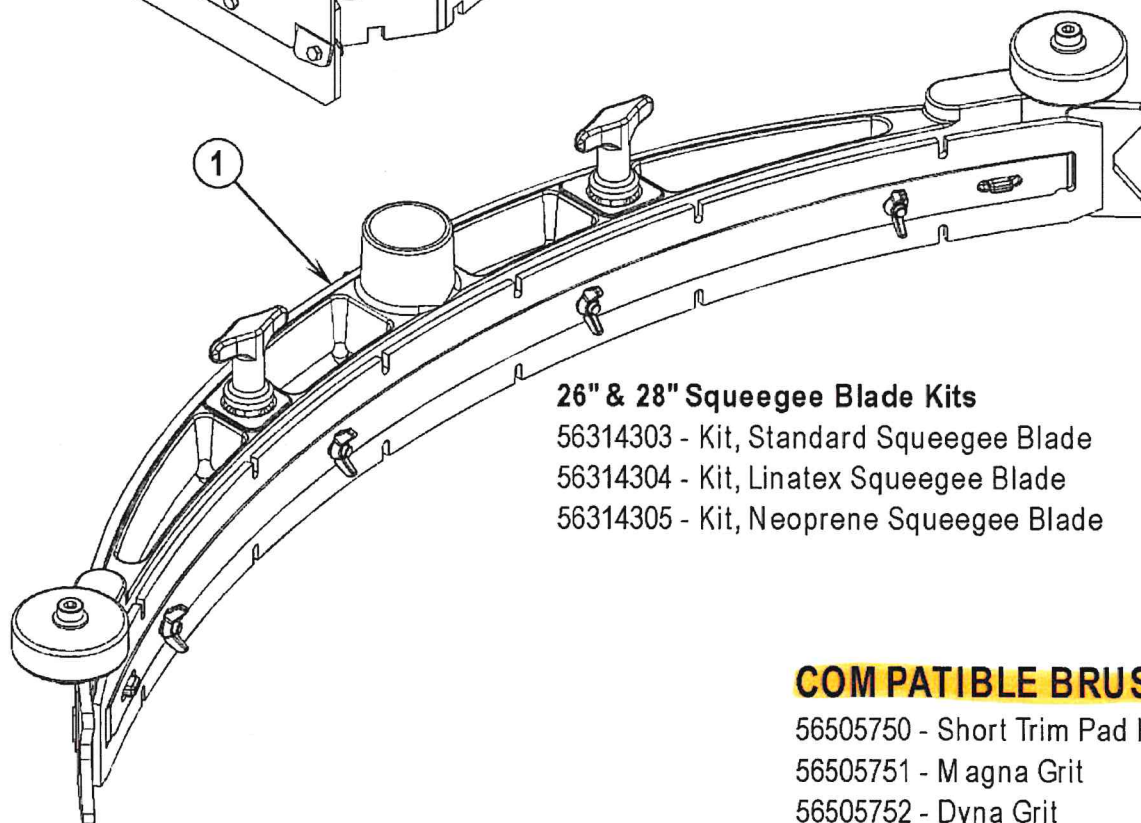

56315351 - Kit, Linatex Squeegee Blade 'B'

56314305 - Kit, Neoprene Squeegee Blade 'B'

BR 600S/650S/700S/800S+C

56316520 - Kit, Deck BR 600S

56316520 - Kit, Deck BR 600S

24" Disk Deck Blade Kits (Before TSBUS2004-884)
56314124 - Kit, Gum Rubber 24 Disk
56314170 - Kit, Neoprene 24 Disk
56314395 - Kit, Linatex 24 Disk
24" Disk Deck Blade Kits (After TSBUS2004-884)
56314911 - Kit, Gum Rubber 24 disk
56314915 - Kit, Linatex 24 Disk

26" & 28" Squeegee Blade Kits
56314303 - Kit, Standard Squeegee Blade
56314304 - Kit, Linatex Squeegee Blade
56314305 - Kit, Neoprene Squeegee Blade

COMPATIBLE BRUSHES

56505750 - Short Trim Pad Holder
56505751 - Magna Grit
56505752 - Dyna Grit
56505753 - AgLite Grit
56505754 - Prolene
56505755 - ProLite
56505756 - Union Mix
56505757 - MidGrit
56505758 - MidLite Grit