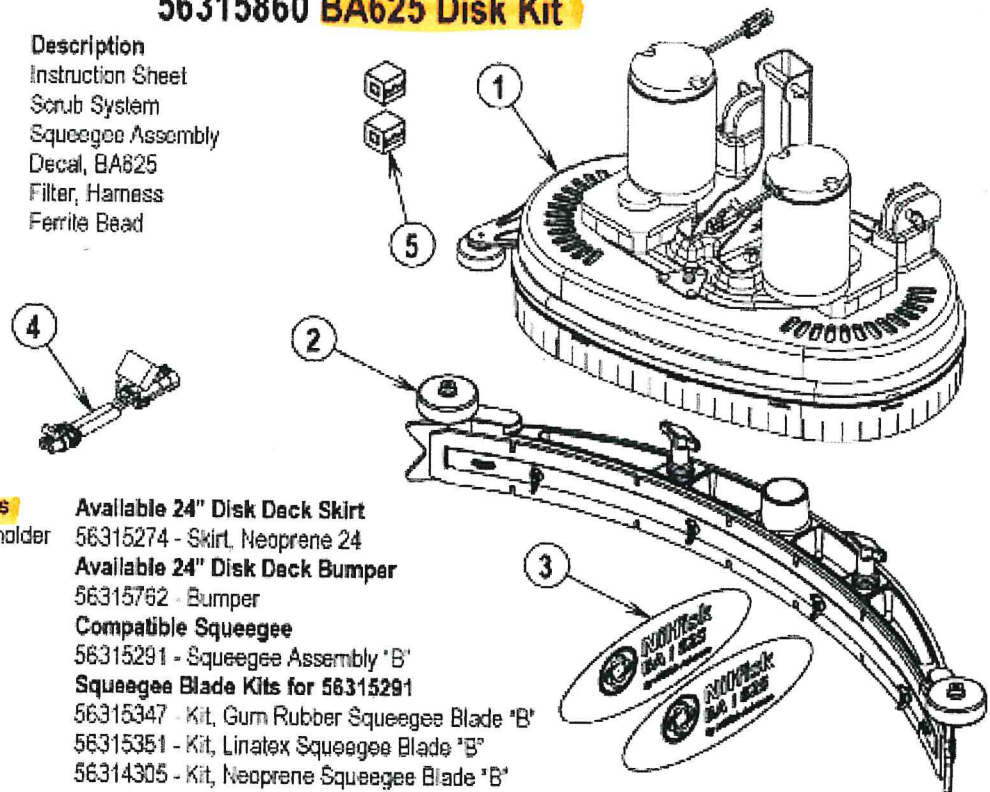

BA 600

BRUSH / DISC SELECTOR GUIDE

Pos.	Part no.	Qty.	Part Text 1	Part Text 2
0	56505750	1	PAD HOLDER 12 3 LUG	
0	56505751	1	DISC BRUSH 12 MAGNAGRIT 3 LUG	
0	56505752	1	DISC BRUSH 12 DYNAGRIT 3 LUG	
0	56505753	1	DISC BRUSH 12 AGLITE 3 LUG	
0	56505754	1	DISC BRUSH 12 PROLENE 3 LUG	
0	56505755	1	DISC BRUSH 12 PROLITE 3 LUG	
0	56505756	1	DISC BRUSH 12 UNION MIX 3 LUG	
0	56505757	1	DISC BRUSH 12 MIDGRIT 3 LUG	
0	56505758	1	DISC BRUSH 12 MIDLITE 3 LUG	

BA 625/ BA 725/ BA 825

56315860/56315863 - BA 625 / 825 Disk Ki

56315860 BA625 Disk Kit

Item	Ref. No.	Qty	Description
*	56C40932	1	Instruction Sheet
1	NA	1	Scrub System
2	56315291	1	Squeegee Assembly
3	56315830	2	Decal, BA825
4	56315838	1	Filter, Harness
5	56413883	2	Ferrite Bead

Available 24" Disk Deck Skirt

56315274 - Skirt, Neoprene 24

Available 24" Disk Deck Bumper

56315762 - Bumper

Compatible Squeegee

56315291 - Squeegee Assembly 'B'

Squeegee Blade Kits for 56315291

56315347 - Kit, Gum Rubber Squeegee Blade 'B'