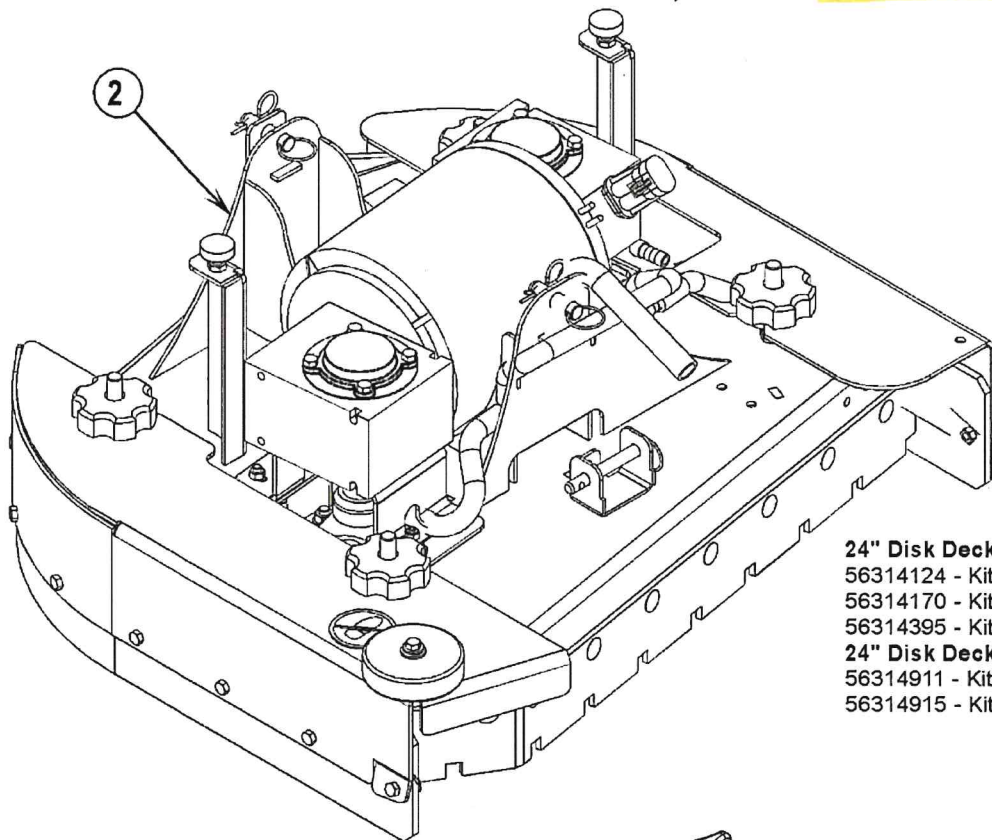

BR 600S/650S/700S/800S+C

56316520 - Kit, Deck BR 600S

56316520 - Kit, Deck BR 600S

24" Disk Deck Blade Kits (Before TSBUS2004-884)
56314124 - Kit, Gum Rubber 24 Disk
56314170 - Kit, Neoprene 24 Disk
56314395 - Kit, Linatex 24 Disk
24" Disk Deck Blade Kits (After TSBUS2004-884)
56314911 - Kit, Gum Rubber 24 disk
56314915 - Kit, Linatex 24 Disk