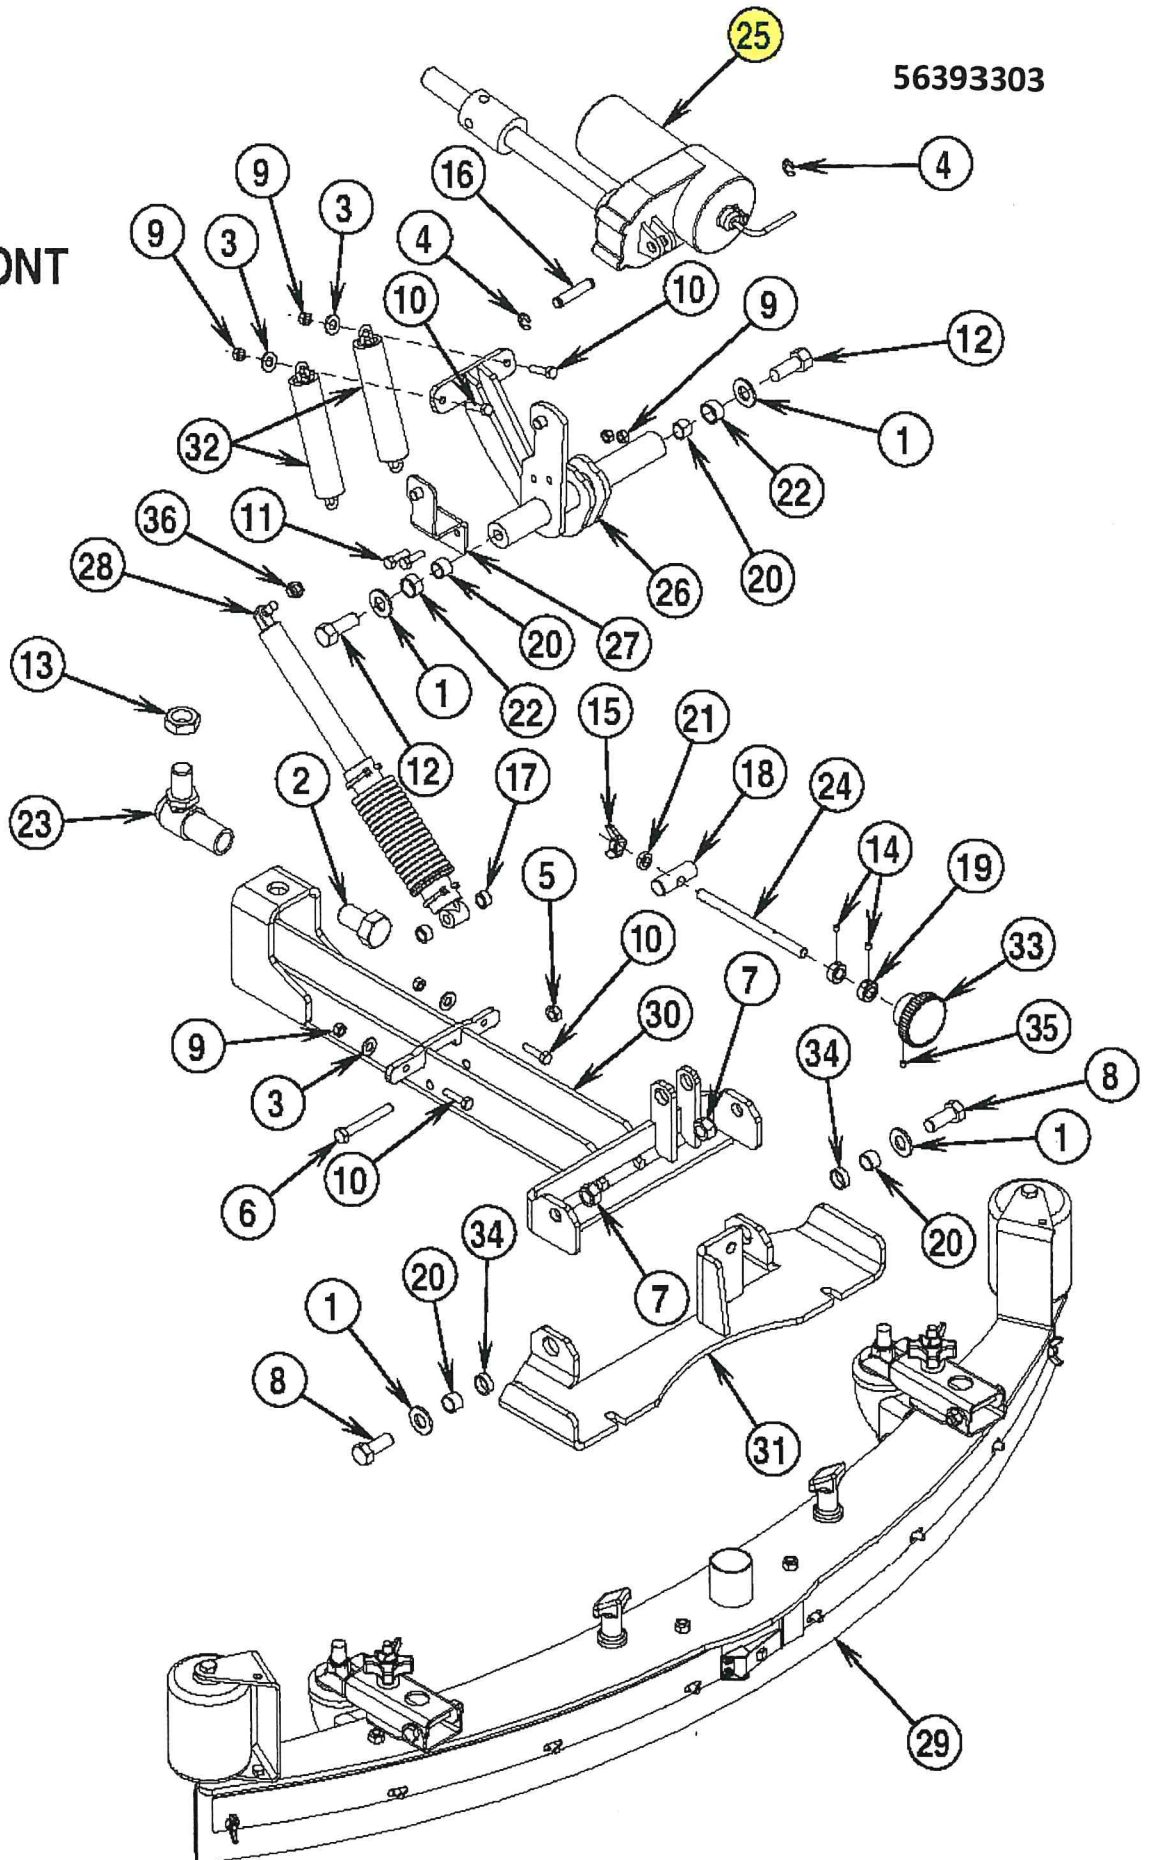

BR 600S/650S/700S/800S+C

Scrub system-disk 24", 26", 28"

BR 850S/850SC/950S/950SC/1050S/1050SC

Scrub system-cylindrical (28" & 32") - o

BR 700

Scrub system (disc)

56393303

56412262

56393303

FRONT

BR 1100

SWEEP SYSTEM (2042 / BR 1100C-XL)