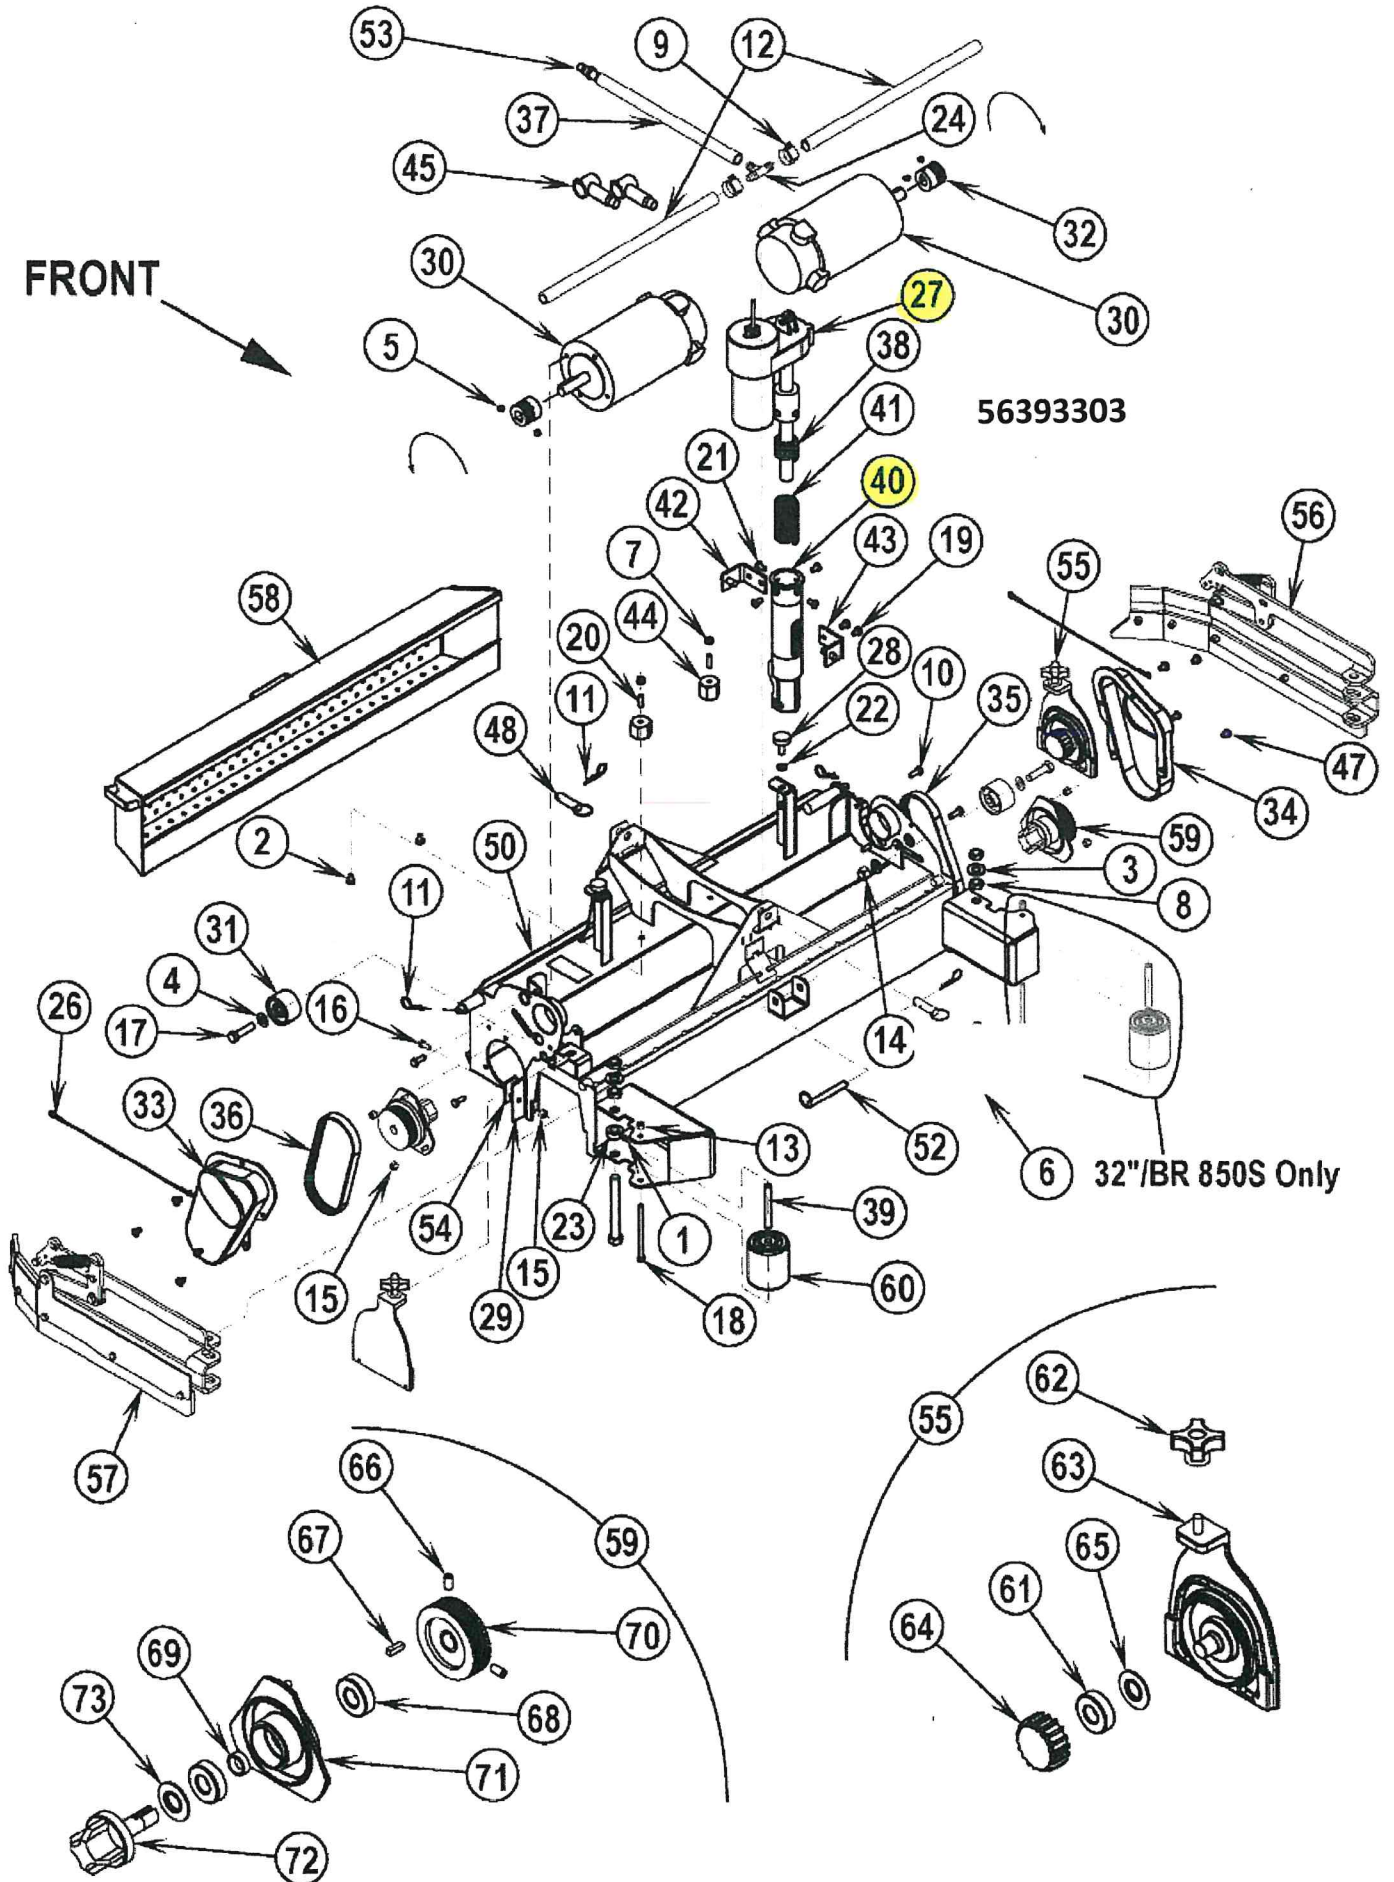

BR 600S/650S/700S/800S+C

Scrub system-disk 24", 26", 28"

BR 850S/850SC/950S/950SC/1050S/1050SC

Scrub system-cylindrical (28" & 32") - o

BR 700

Scrub system (disc)

56393303

56412262

56393303

FRONT

BR 1100

SWEEP SYSTEM (2042 / BR 1100C-XL)