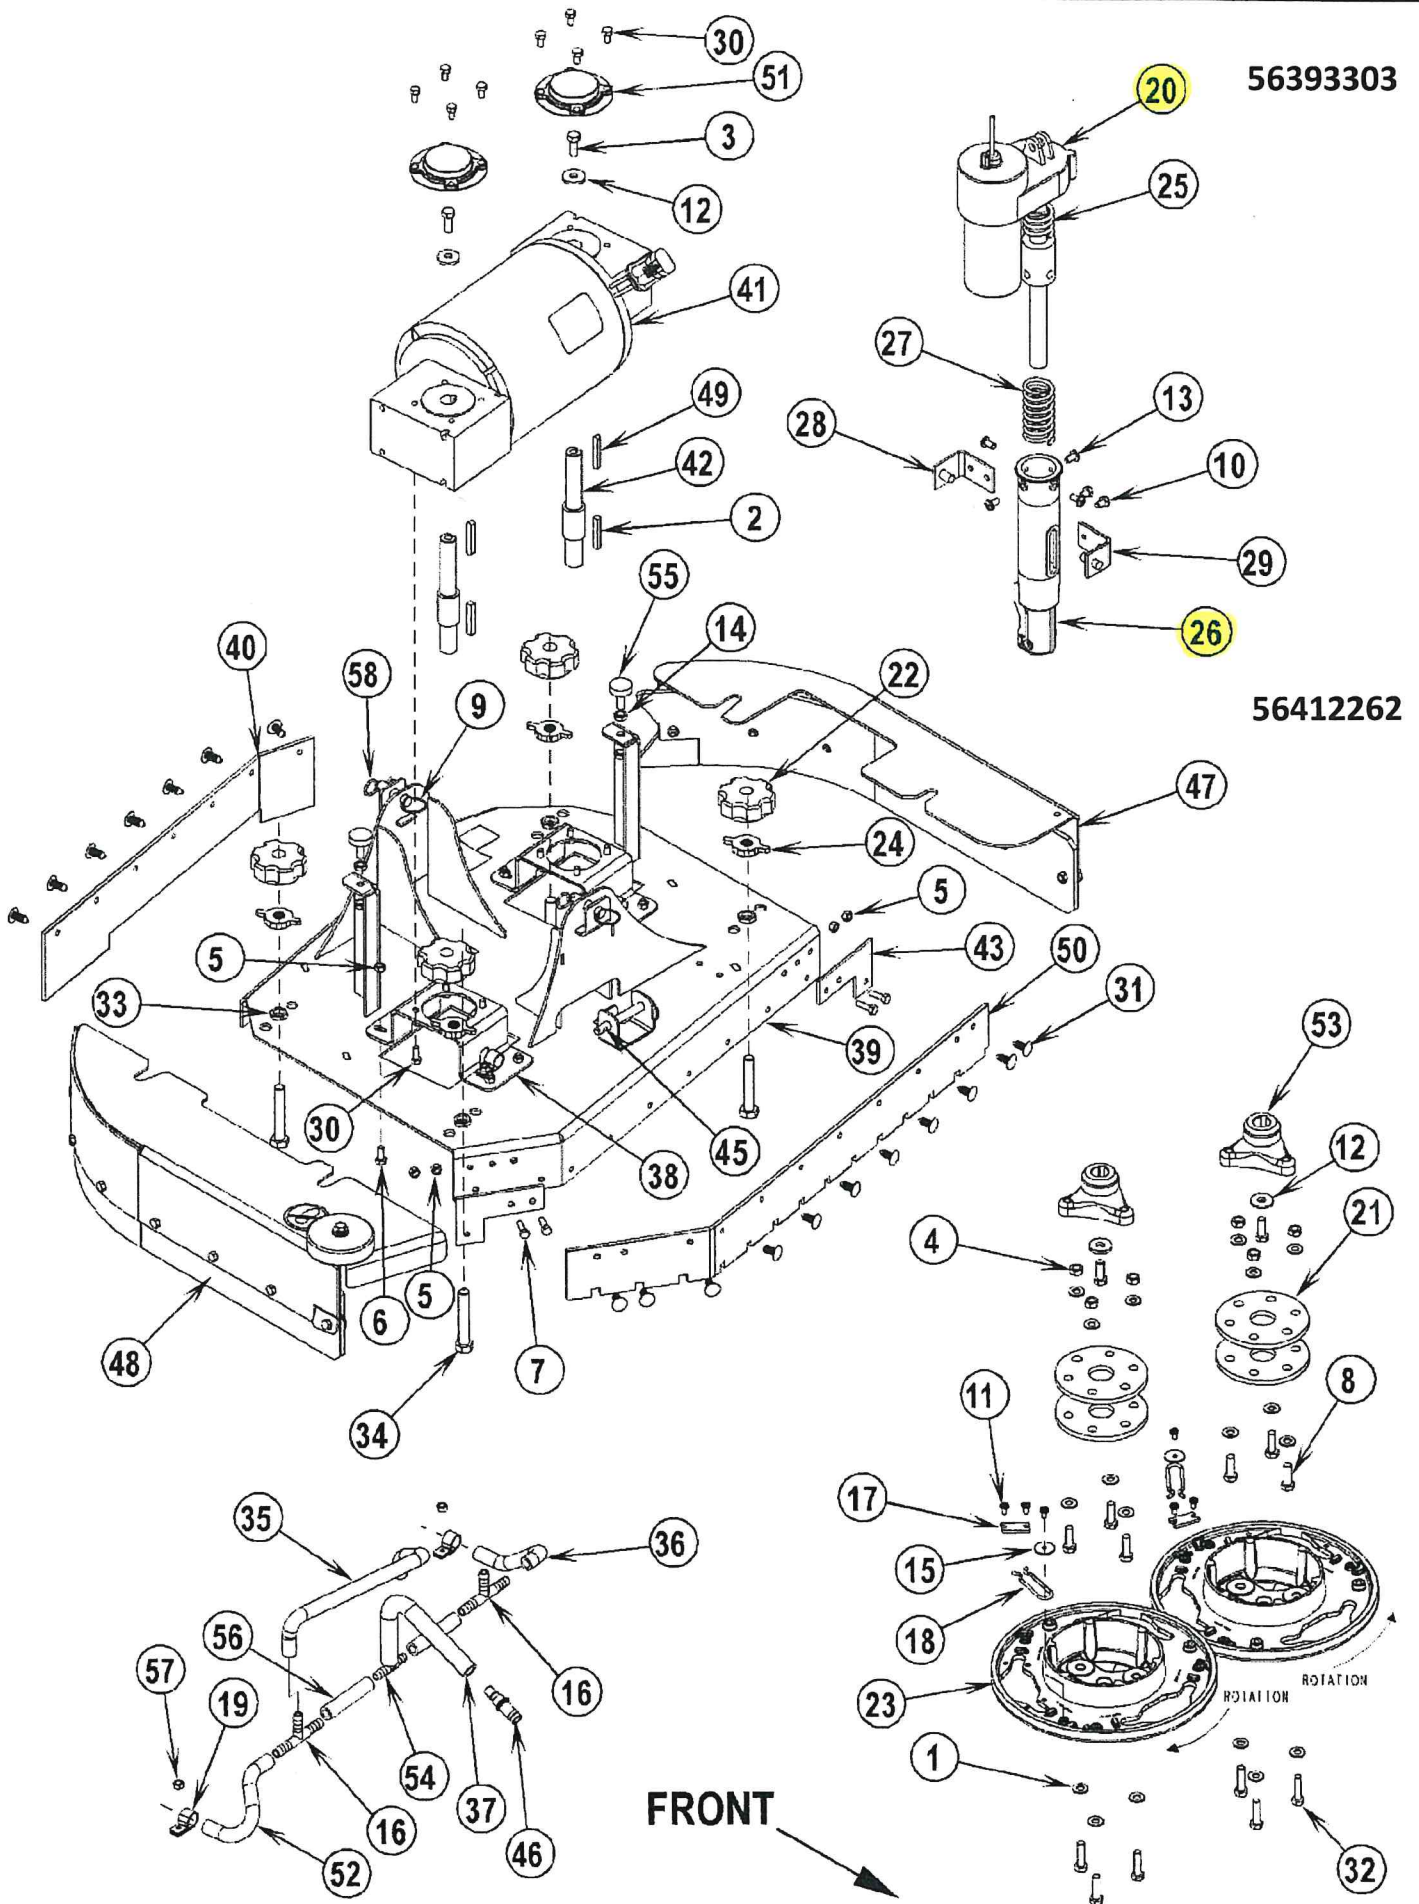

BR 600S/650S/700S/800S+C

Scrub system-disk 24", 26", 28"

BR 850S/850SC/950S/950SC/1050S/1050SC

Scrub system-cylindrical (28" & 32") - o

BR 700

Scrub system (disc)

56393303

56412262

56393303

FRONT

BR 1100

SWEEP SYSTEM (2042 / BR 1100C-XL)