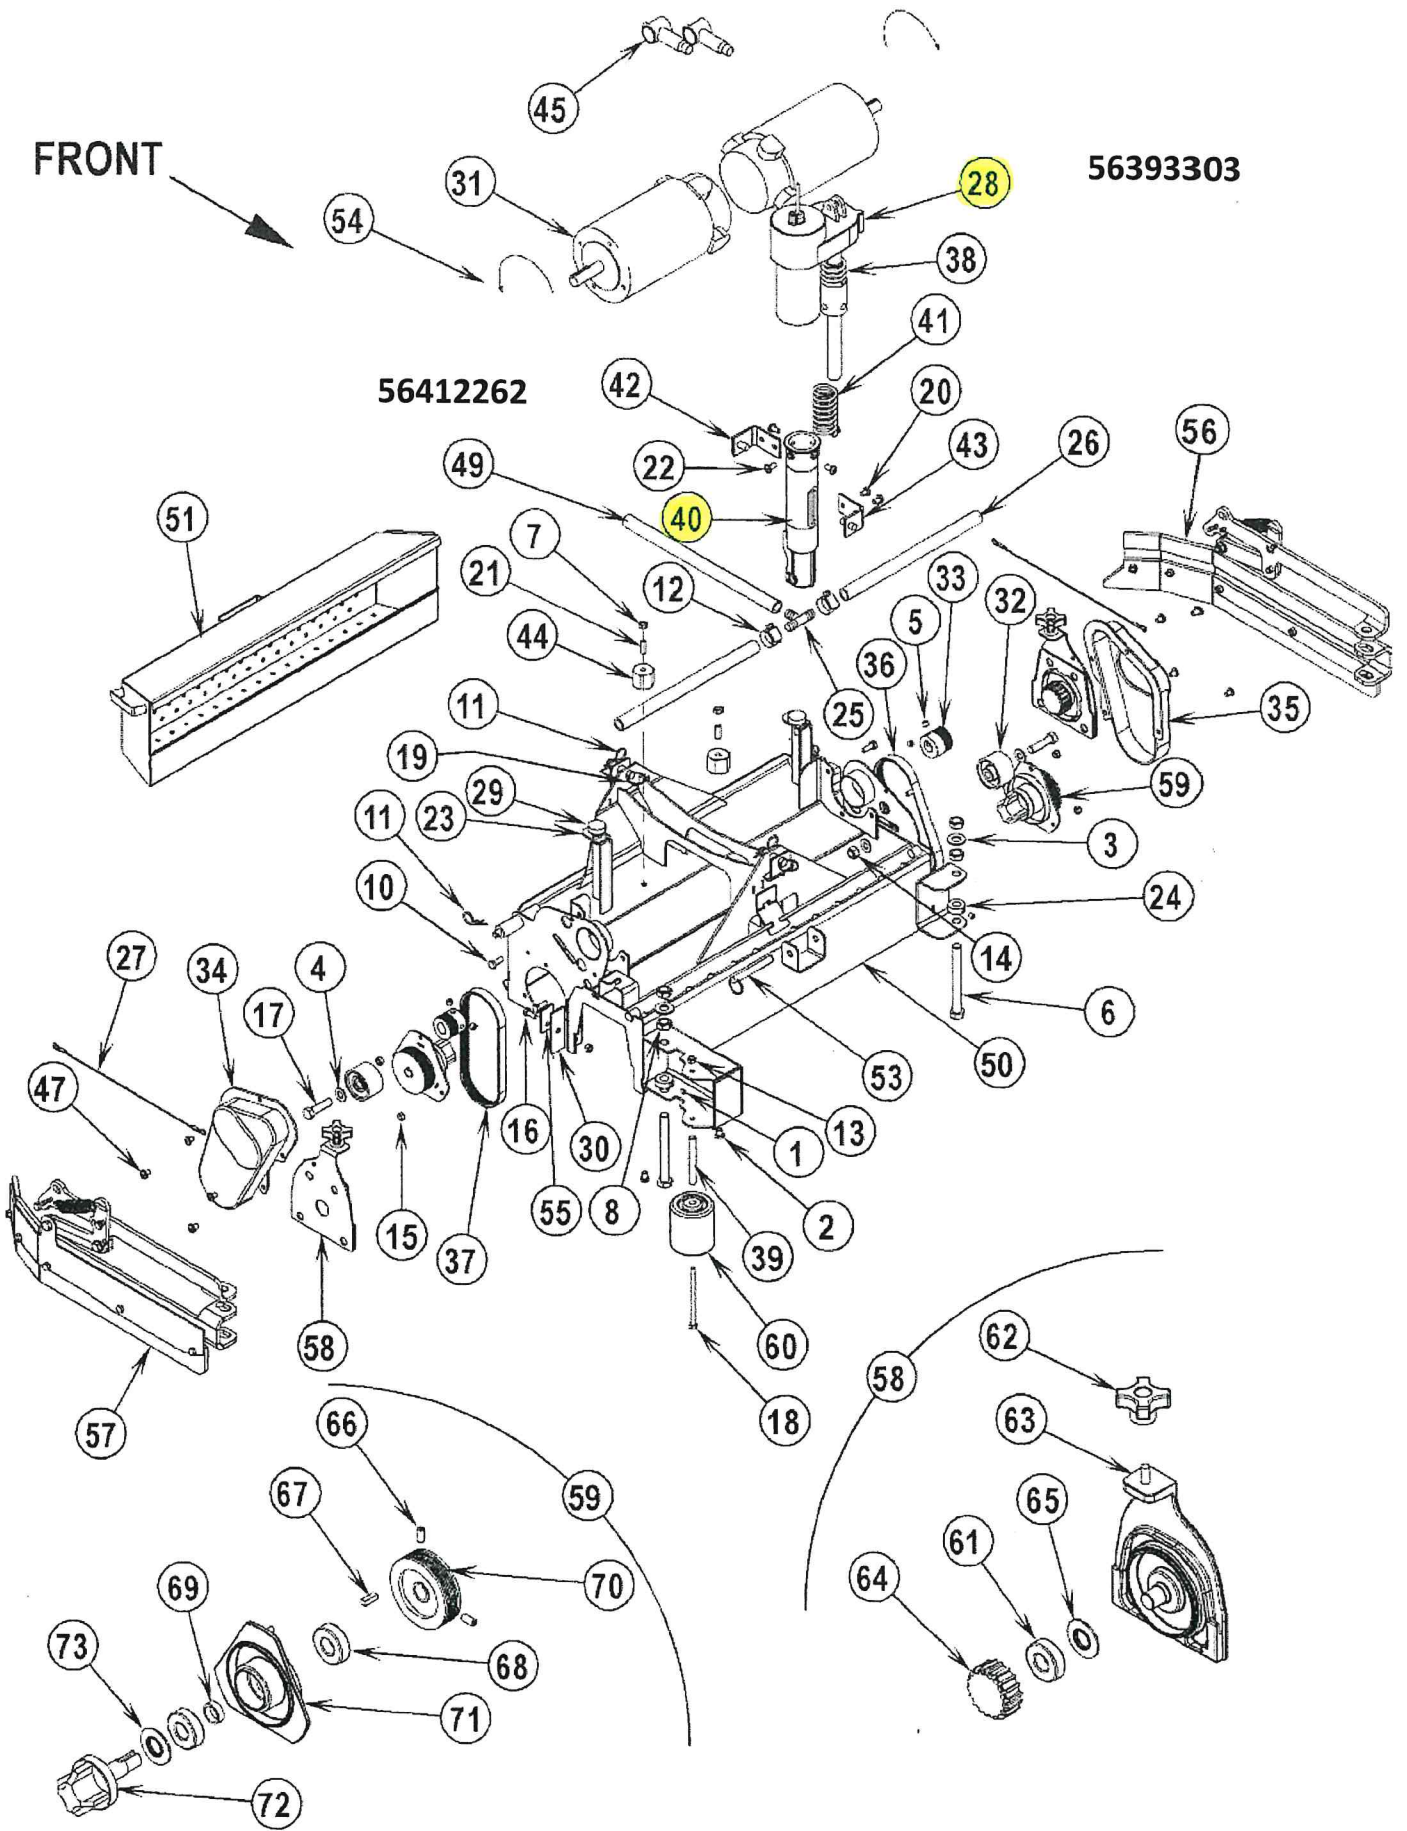

BR 600S/650S/700S/800S+C

Scrub system-disk 24", 26", 28"

BR 850S/850SC/950S/950SC/1050S/1050SC

Scrub system-cylindrical (28" & 32") - o

BR 700

Scrub system (disc)

56393303

56412262

56393303

FRONT

BR 1100

SWEEP SYSTEM (2042 / BR 1100C-XL)