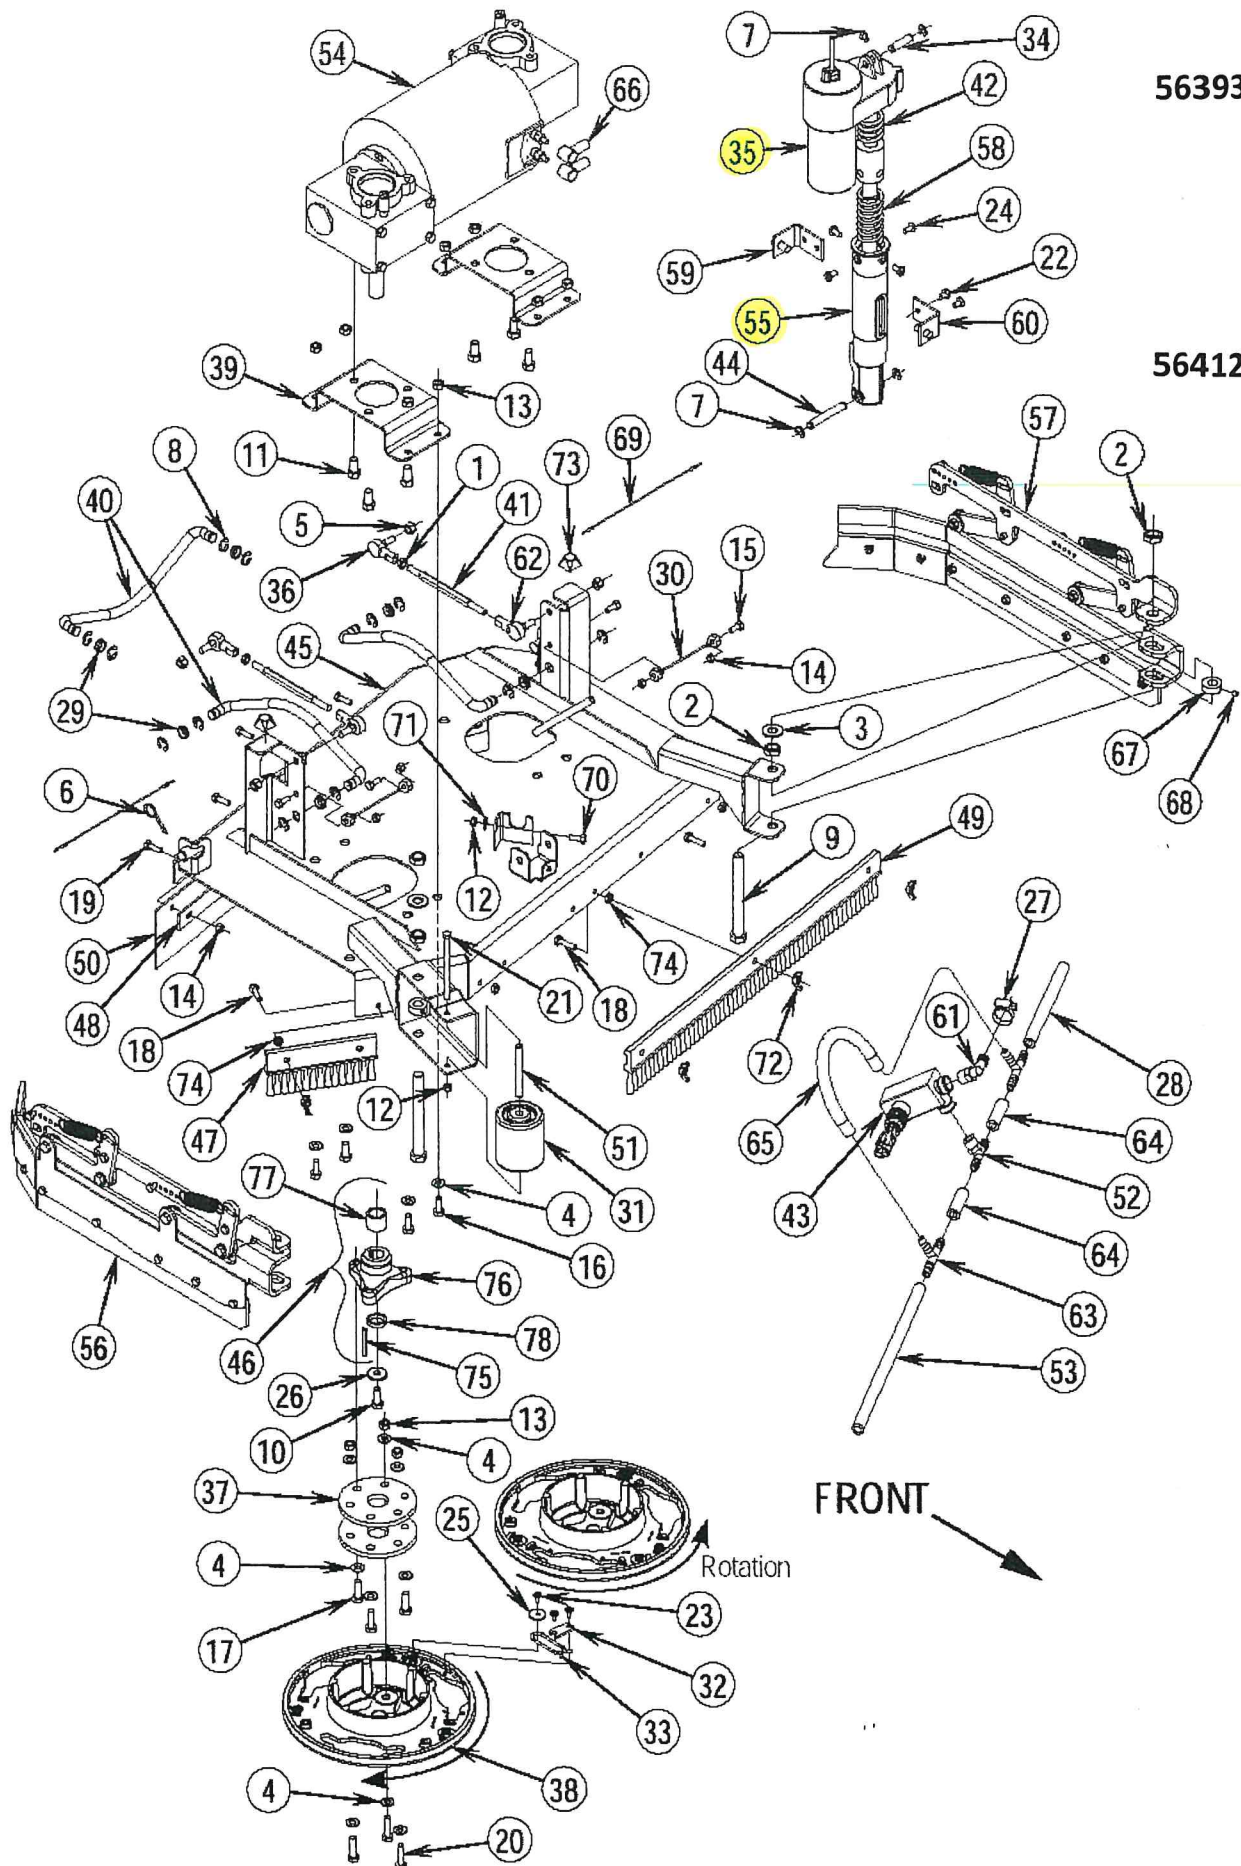

BR 600S/650S/700S/800S+C

Scrub system-disk 24", 26", 28"

BR 850S/850SC/950S/950SC/1050S/1050SC

Scrub system-cylindrical (28" & 32") - o

BR 700

Scrub system (disc)

56393303

56412262

56393303

FRONT

BR 1100

SWEEP SYSTEM (2042 / BR 1100C-XL)