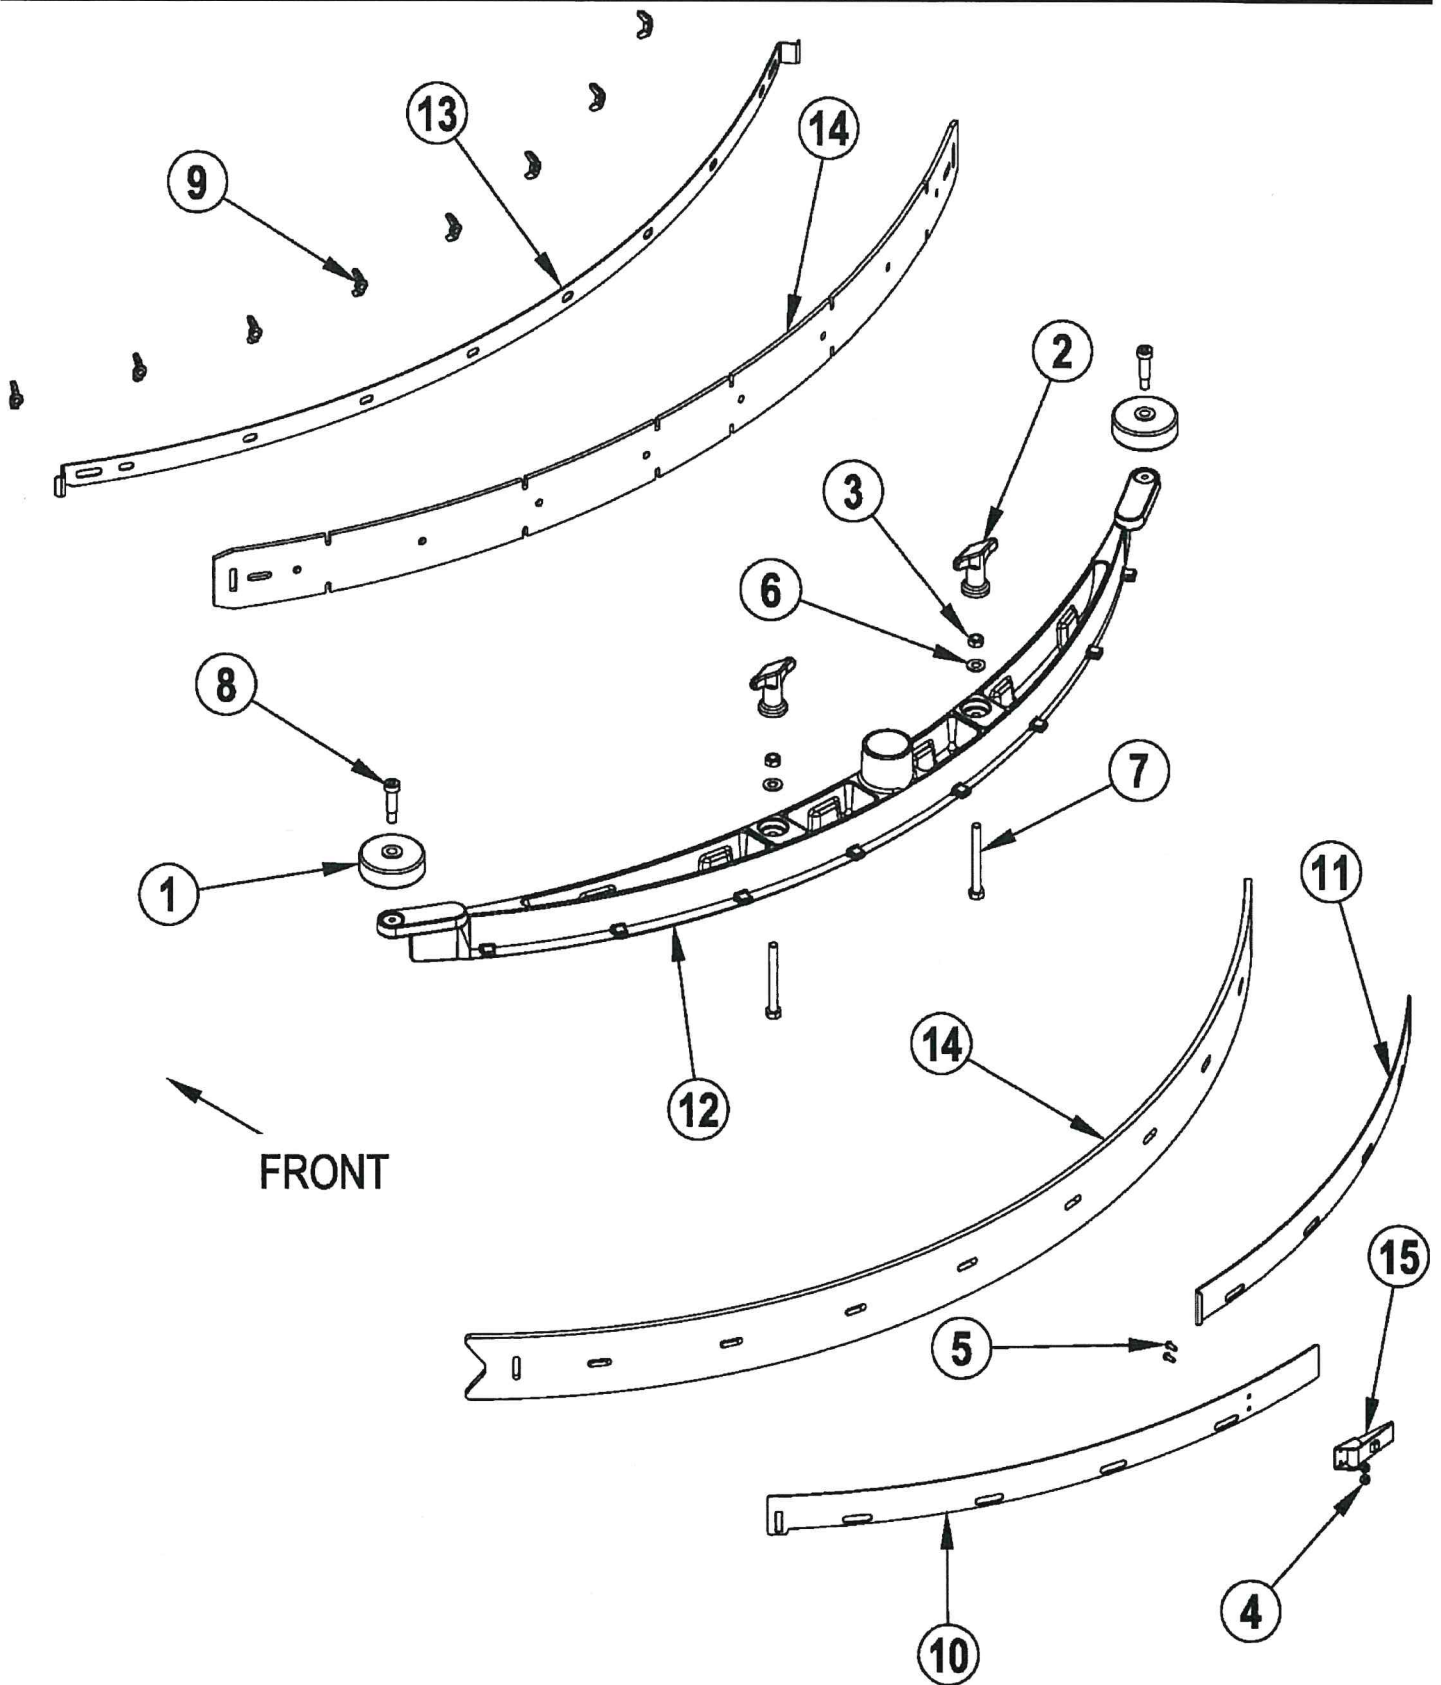

Squeegee assembly 1

4. 9. 2019

Squeegee assembly 1

4. 9. 2019

BR 850S/850SC/950S/950SC/1050S/1050SC

Top view of squeegee tool castings - old

TOP VIEW OF SQUEEGEE TOOL CASTINGS

Replacement parts for the kits listed above can be found on each kit's associated instruction sheet.

			BR 850S Squeegee Blade Kits (BEFORE SN1819567)
**	56314060	1	Kit, Standard Squeegee Blade NOTE
**	56314061	1	Kit, Linatex Squeegee Blade NOTE 1
**	56315855	1	Kit, PU Squeegee Blade NOTE 1
			BR 850S / BR 950S Squeegee Blade Kits
**	56314865	1	Kit, Linatex Squeegee Blade NOTE 1
**	56315856	1	Kit, PU Squeegee Blade NOTE 1
			BR 1050S Squeegee Blade Kits
**	56314844	1	Kit, Linatex Squeegee Blade NOTE 1
**	56315978	1	Kit, PU Squeegee Blade NOTE 1