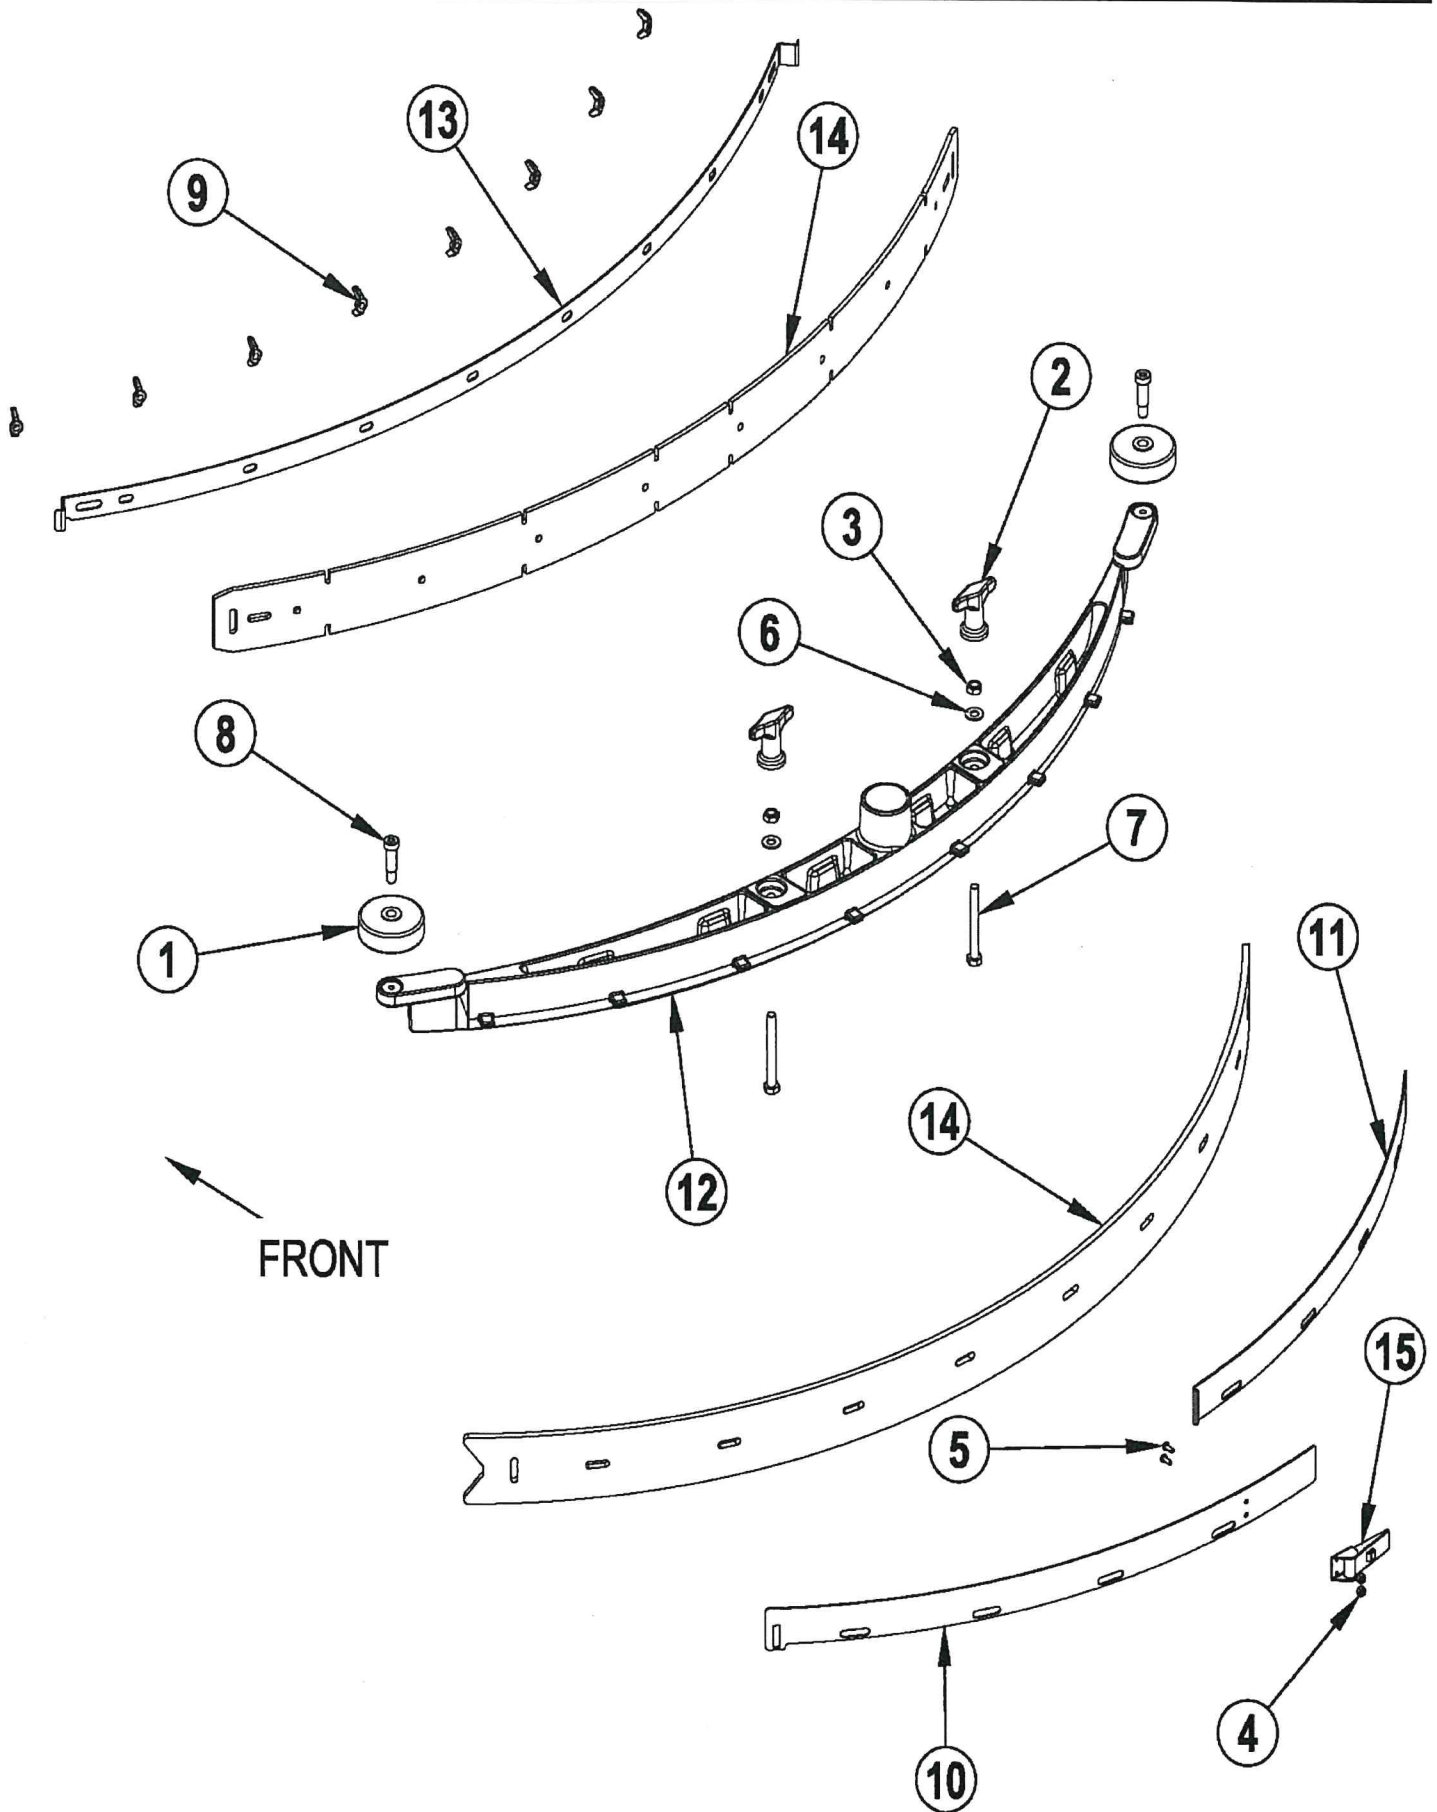

Squeegee assembly 1

4. 9. 2019

Squeegee assembly 1

4. 9. 2019

BR 850S/850SC/950S/950SC/1050S/1050SC

Top view of squeegee tool castings - old

TOP VIEW OF SQUEEGEE TOOL CASTINGS

Replacement parts for the kits listed above can be found on each kit's associated instruction sheet.

			BR 850S Squeegee Blade Kits (BEFORE SN1819567)
**	56314060	1	Kit, Standard Squeegee Blade NOTE
**	56314061	1	Kit, Linatex Squeegee Blade NOTE 1
**	56315855	1	Kit, PU Squeegee Blade NOTE 1
			BR 850S / BR 950S Squeegee Blade Kits
**	56314865	1	Kit, Linatex Squeegee Blade NOTE 1
**	56315856	1	Kit, PU Squeegee Blade NOTE 1
			BR 1050S Squeegee Blade Kits
**	56314844	1	Kit, Linatex Squeegee Blade NOTE 1
**	56315978	1	Kit, PU Squeegee Blade NOTE 1