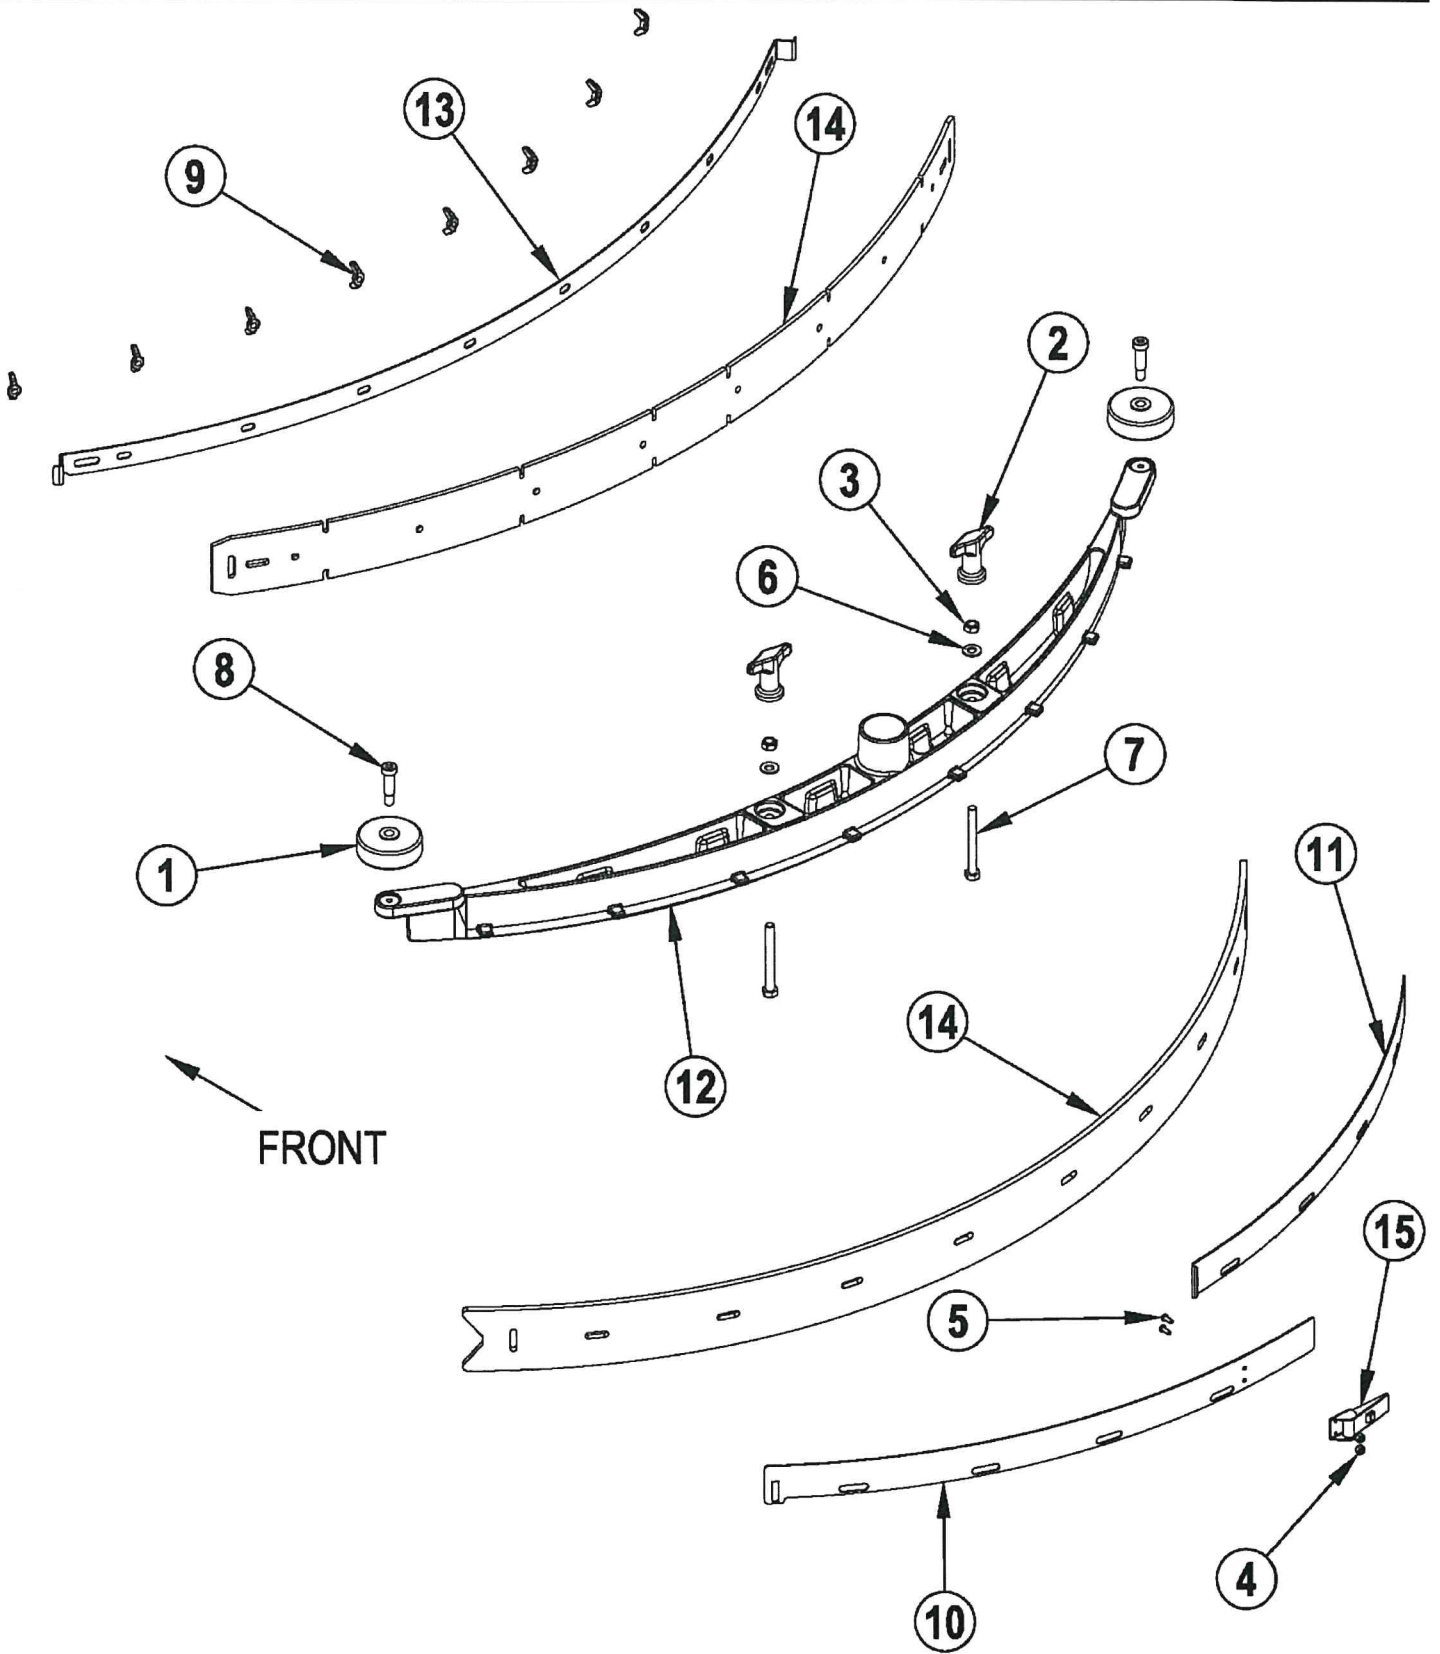

Squeegee assembly 1

4. 9. 2019

Squeegee assembly 1

4. 9. 2019

BR 850S/850SC/950S/950SC/1050S/1050SC

Top view of squeegee tool castings - old

TOP VIEW OF SQUEEGEE TOOL CASTINGS

Replacement parts for the kits listed above can be found on each kit's associated instruction sheet.

			BR 850S Squeegee Blade Kits (BEFORE SN1819567)
**	56314060	1	Kit, Standard Squeegee Blade NOTE
**	56314061	1	Kit, Linatex Squeegee Blade NOTE 1
**	56315855	1	Kit, PU Squeegee Blade NOTE 1
			BR 850S / BR 950S Squeegee Blade Kits
**	56314865	1	Kit, Linatex Squeegee Blade NOTE 1
**	56315856	1	Kit, PU Squeegee Blade NOTE 1
			BR 1050S Squeegee Blade Kits
**	56314844	1	Kit, Linatex Squeegee Blade NOTE 1
**	56315978	1	Kit, PU Squeegee Blade NOTE 1