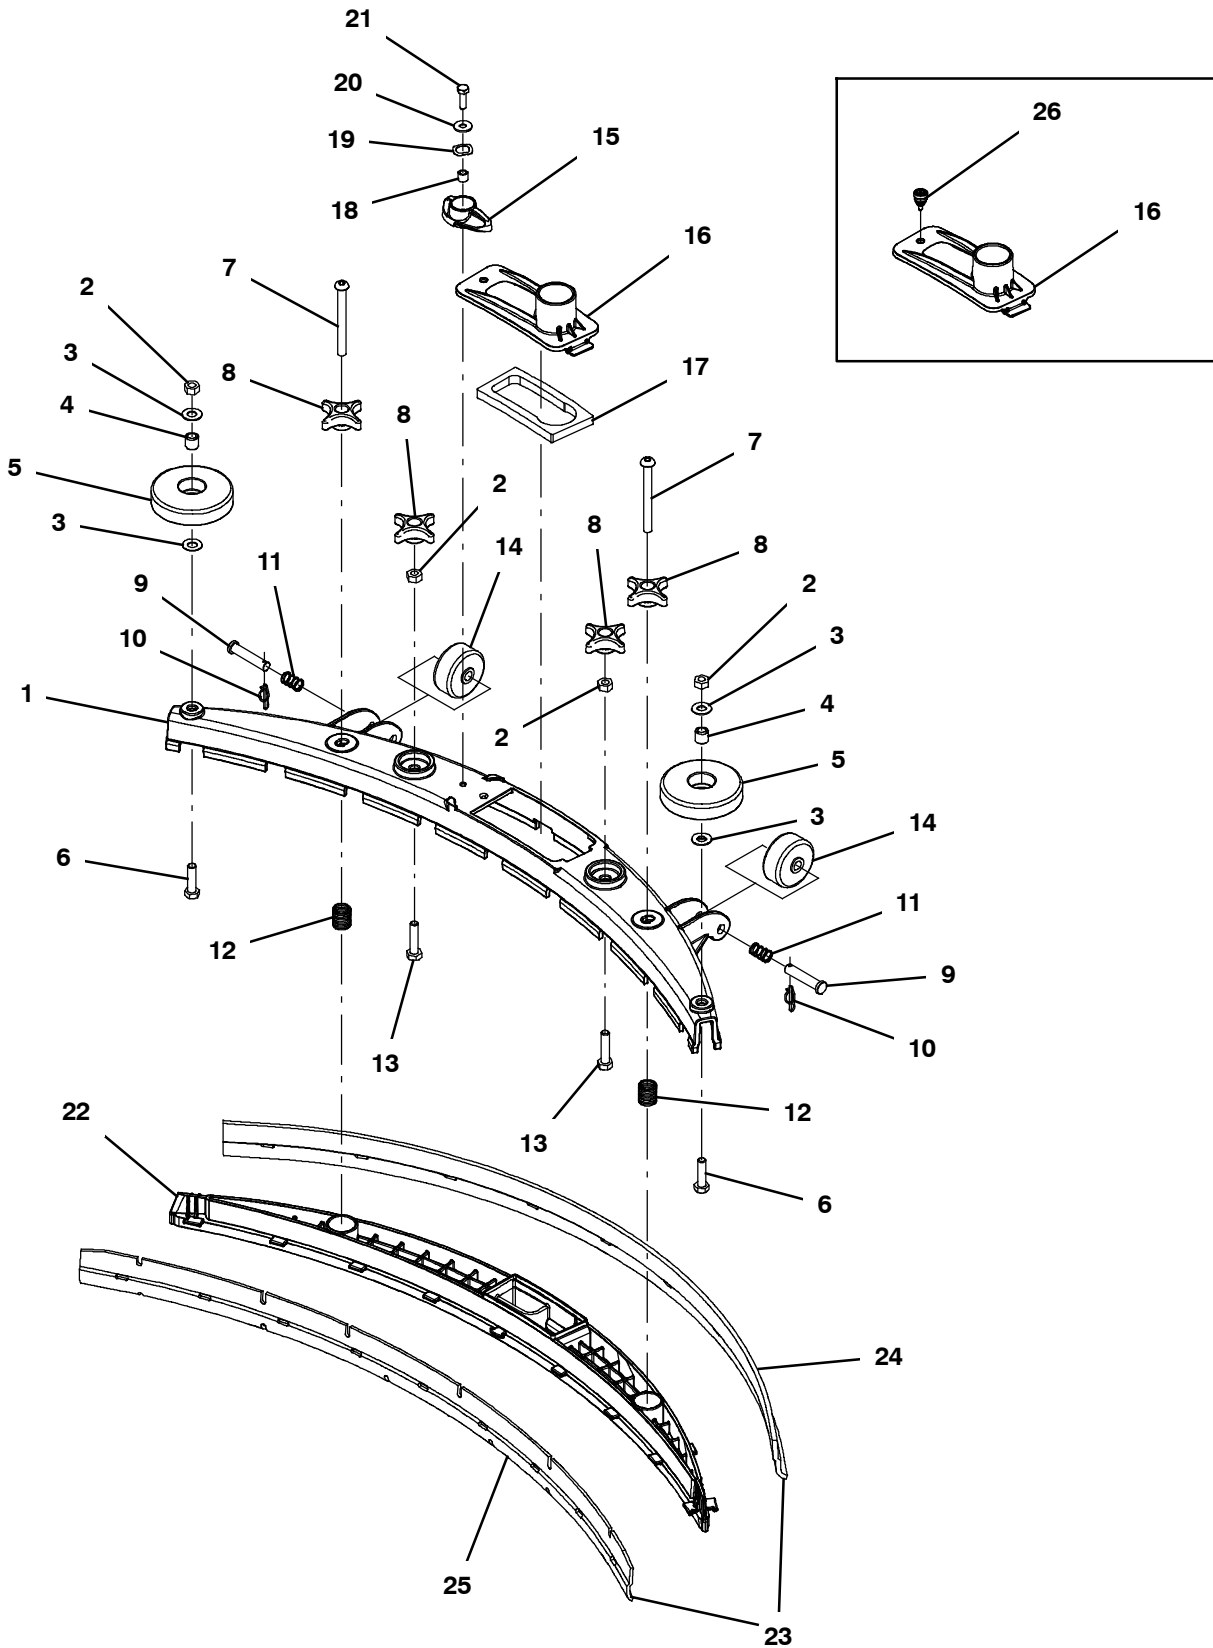

STANDARD PARTS

SQUEEGEE ASSEMBLY, 500MM / 20IN

355437

SQUEEGEE ASSEMBLY, 500MM / 20IN

Ref.	Part No.	Serial Number	Description	Qty.
▽	9014172	(10000000-20000000)	Squeegee Kit, Linatex, Ci [T300/E/Ss300]	1
▲	1 1230946	(10000000-20000000)	Frame, Sqge, 50cm, Mach [T300]	1
▲	2 07786	(10000000-20000000)	Nut, Hex, Std, M8 X 1.25, Ss	2
▲	3 140027	(10000000-20000000)	Washer, Flat, 0.35b 0.75d .04, Ss	4
▲	4 222460	(10000000-20000000)	Sleeve, P/M, 0.32b 0.50d 0.5l [430ss]	2
▲	5 1010560	(10000000-20000000)	Wheel, Bmpr, 80d X 25w, Non- Marking	2
▲	6 1016399	(10000000-20000000)	Screw, Hex, M8 X 1.25 X 30, NI, Ss	2
▲	7 1212755	(10000000-20000000)	Screw, Btn, M8 X 1.25 X 80, Ss	2
▲	8 1213677	(10000000-20000000)	Knob, Star, 2.00od 4ear M8x1.25 [Yel]	4
▲	9 17461	(10000000-20000000)	Pin, Clevis, 0.37d X 1.75l	2
▲	10 1216647	(10000000-20000000)	Pin, Cotter, Hair, 0.38d .054 Wir	2
▲	11 1017091	(10000000-20000000)	Spring, Cmpr, 0.50od .04wir 00.8l	2
▲	12 22290	(10000000-20000000)	Spring, Cmpr, 0.72od .06wir 02.3l	2
▲	13 09026	(10000000-20000000)	Screw, Hex, M8 X 1.25 X 40, Ss	2
▲	14 630477	(10000000-20000000)	Wheel, Pyu, 02.0d 0.38w, Gray	2
▲	15 1222109	(xxxxxxx-20000000)	Knob, Sqge, 58l, M6 X 1.00, Plstc	1
▲	16 1209631	(10000000-20000000)	Cover, Trap, Water, Sqge	1
▲	17 1210756	(10000000-20000000)	Gasket, Trap, Water, Sqge	1
▲	18 140154	(xxxxxxx-20000000)	Sleeve, P/M, 0.25b 0.38d 0.3l, PI	1
▲	19 140060	(xxxxxxx-20000000)	Washer, .505 X .750 X 0.45 Wave	1
▲	20 01684	(xxxxxxx-20000000)	Washer, Flat, 0.27b 0.69d .05, Ss	1
▲	21 12277	(xxxxxxx-20000000)	Screw, Hex, M6 X 1.00 X 20, NI, Ss	1
▲	22 1203638	(10000000-20000000)	Retainer, Sqge [T300]	1
▲▽	23 9015731	(10000000-20000000)	Blade Kit, 500mm, Linatex (Standard)	1
▲▲	24 1203953	(10000000-20000000)	Blade, Sqge, Rear, 836l, Linatex[500mm] (Standard)	1
▲▲	25 1203954	(10000000-20000000)	Blade, Sqge, Front, 788l, Linatex[500mm] (Standard)	1
▽	23 9015732	(10000000-20000000)	Blade Kit, 500mm, Urethane (Option)	1
▲	24 1215609	(10000000-20000000)	Blade, Sqge, Rear, 836l, Urethane[500mm] (Option)	1
▲	25 1215611	(10000000-20000000)	Blade, Sqge, Front, 788l, Urethane[500mm] (Option)	1
▽	23 9015730	(10000000-20000000)	Blade Kit, 500mm, Gum (Option)	1
▲	24 1215610	(10000000-20000000)	Blade, Sqge, Rear, 836l, Gum[500mm] (Option)	1
▲	25 1215612	(10000000-20000000)	Blade, Sqge, Front, 788l, Gum[500mm] (Option)	1
	26 1212683	(10000000-xxxxxxx)	Screw, Captive, M5, Knurled [Snap In]	1