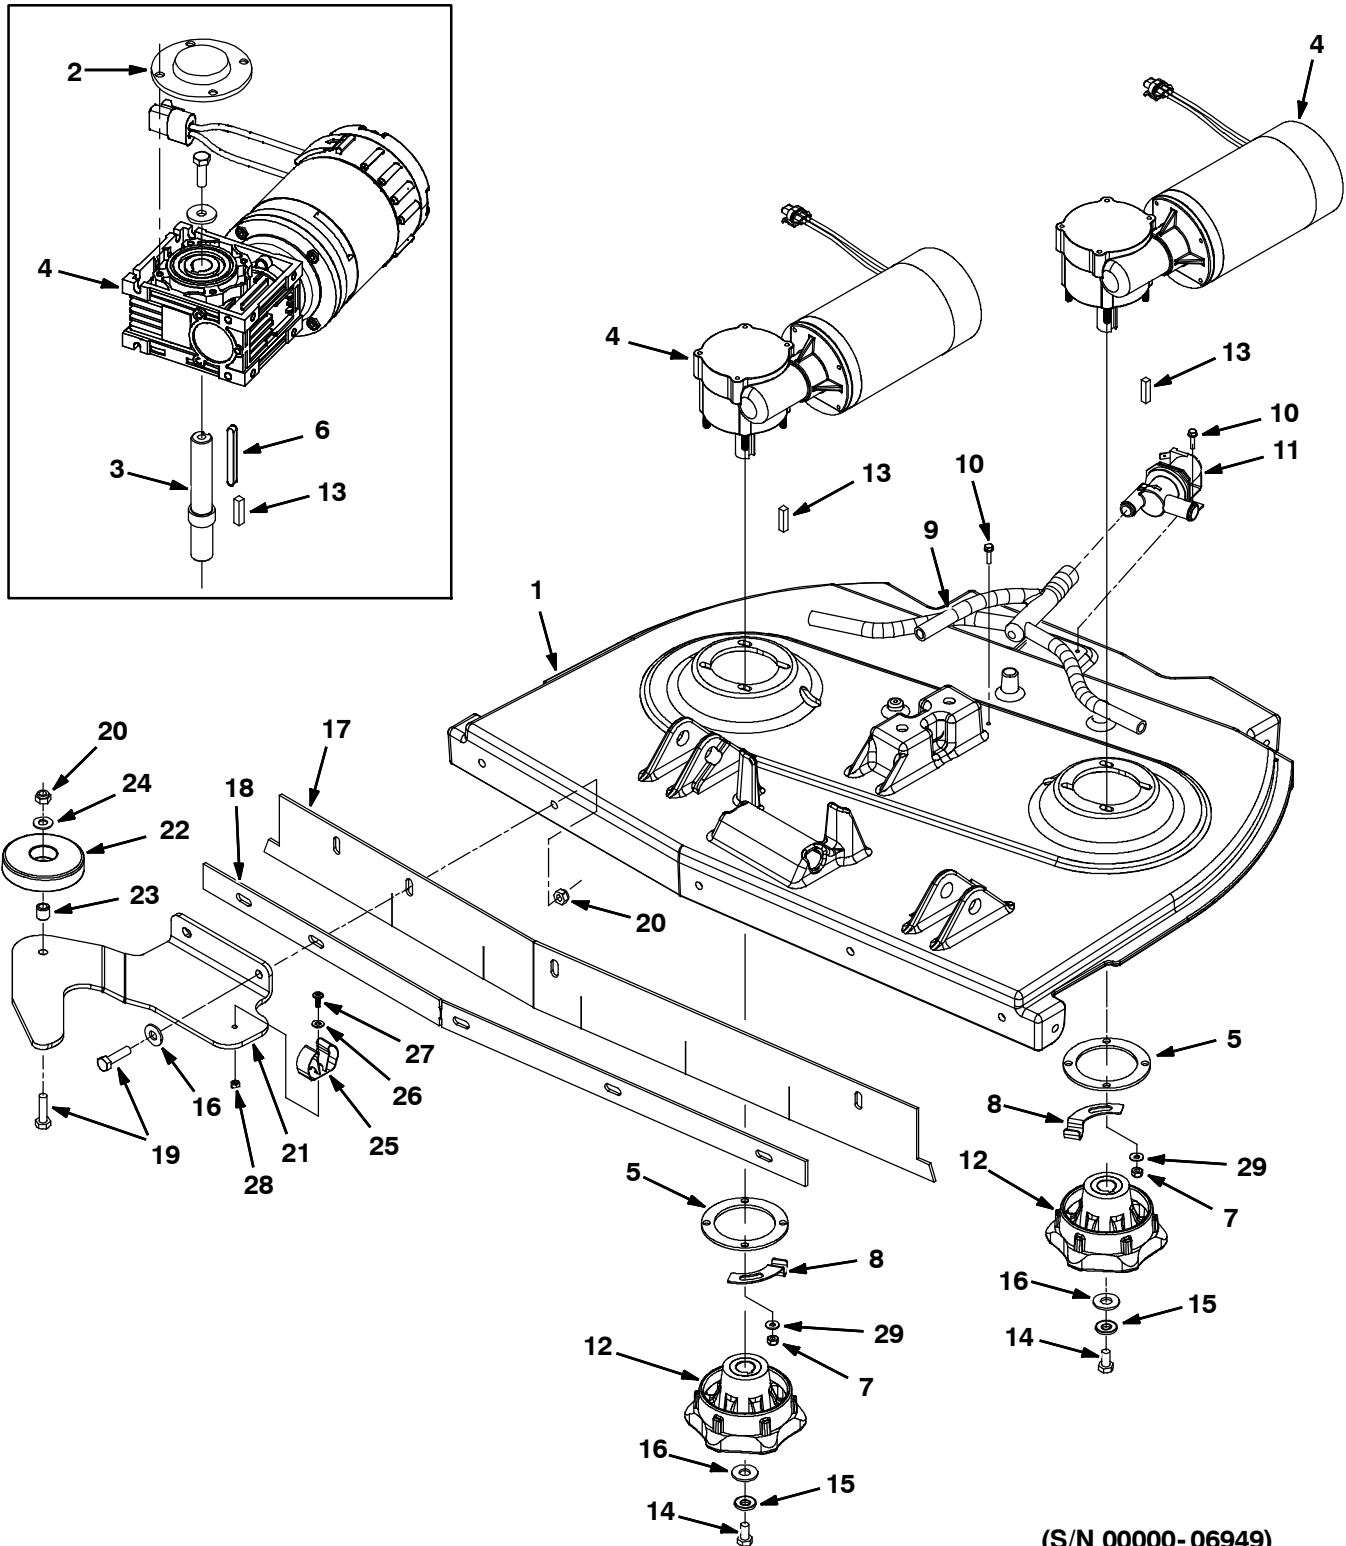

STANDARD PARTS

Fig. 17 - Disk Scrub Head Drive Motor Group, 800 mm

(S/N 00000-06949)