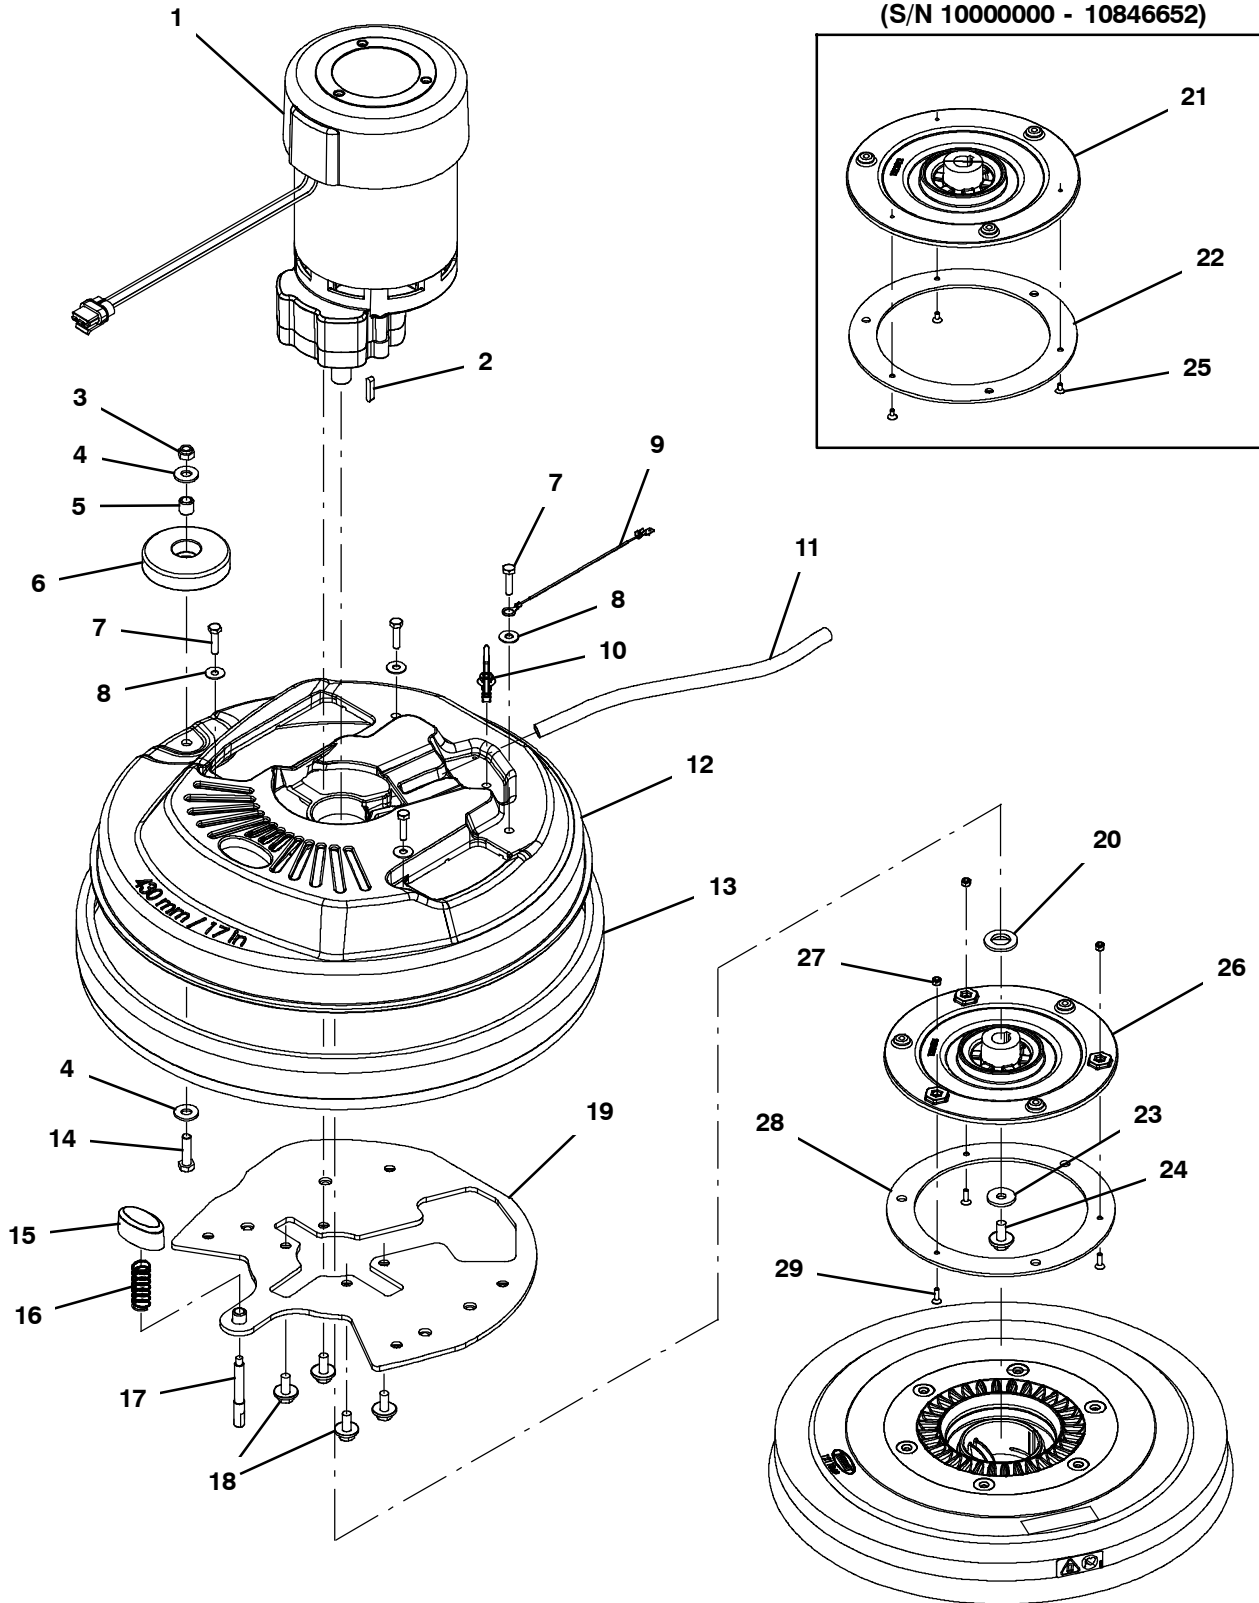

STANDARD PARTS

SCRUB HEAD GROUP, 43CM DISK, MAGNETIC HUB

355294

STANDARD PARTS

SCRUB HEAD GROUP, 50CM DISK, MAGNETIC HUB

355295

(S/N 1000000 - 10846652)