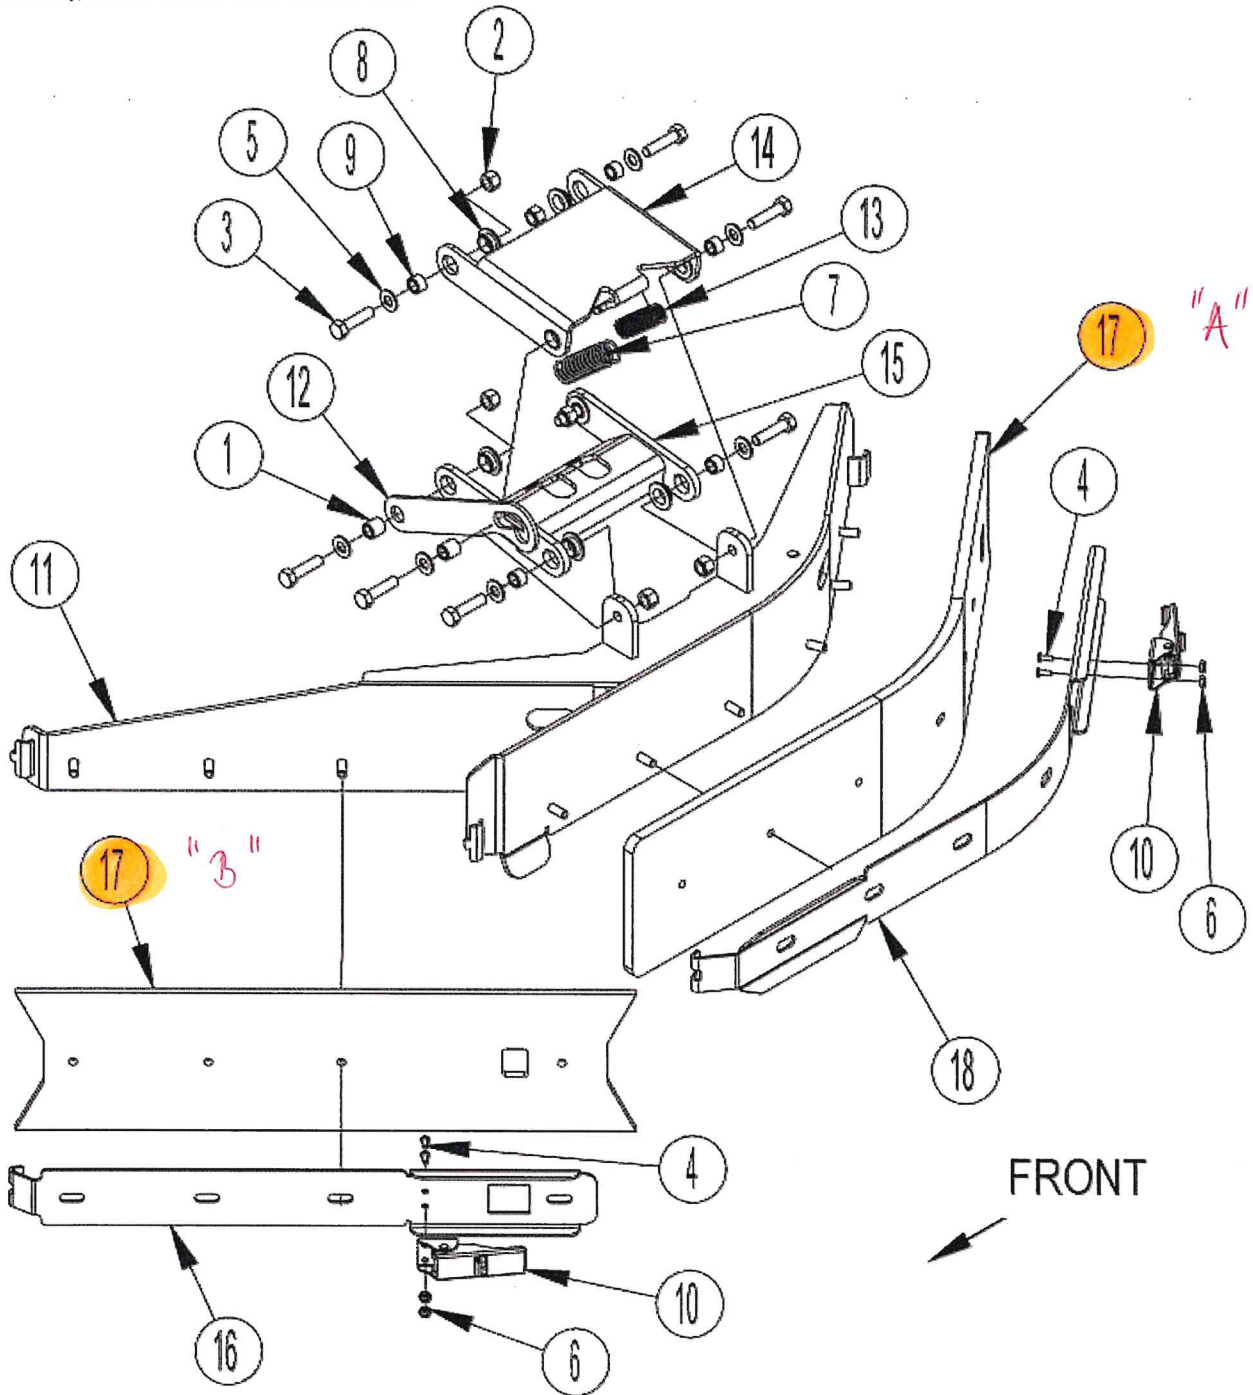

boční stěrky – levá strana

Nilfisk [2017/March]/Floor cleaning & maintenance/Combination/Combi ride-on/CS7000/CS7000 1200
Battery/SCRUB SYSTEM-LEFT SKIRT ASSY

boční stěrky – pravá strana

Nilfisk [2017/March]/Floor cleaning & maintenance/Combination/Combi ride-on/CS7000/CS7000 1200
Battery/SCRUB SYSTEM-RIGHT SKIRT ASSY