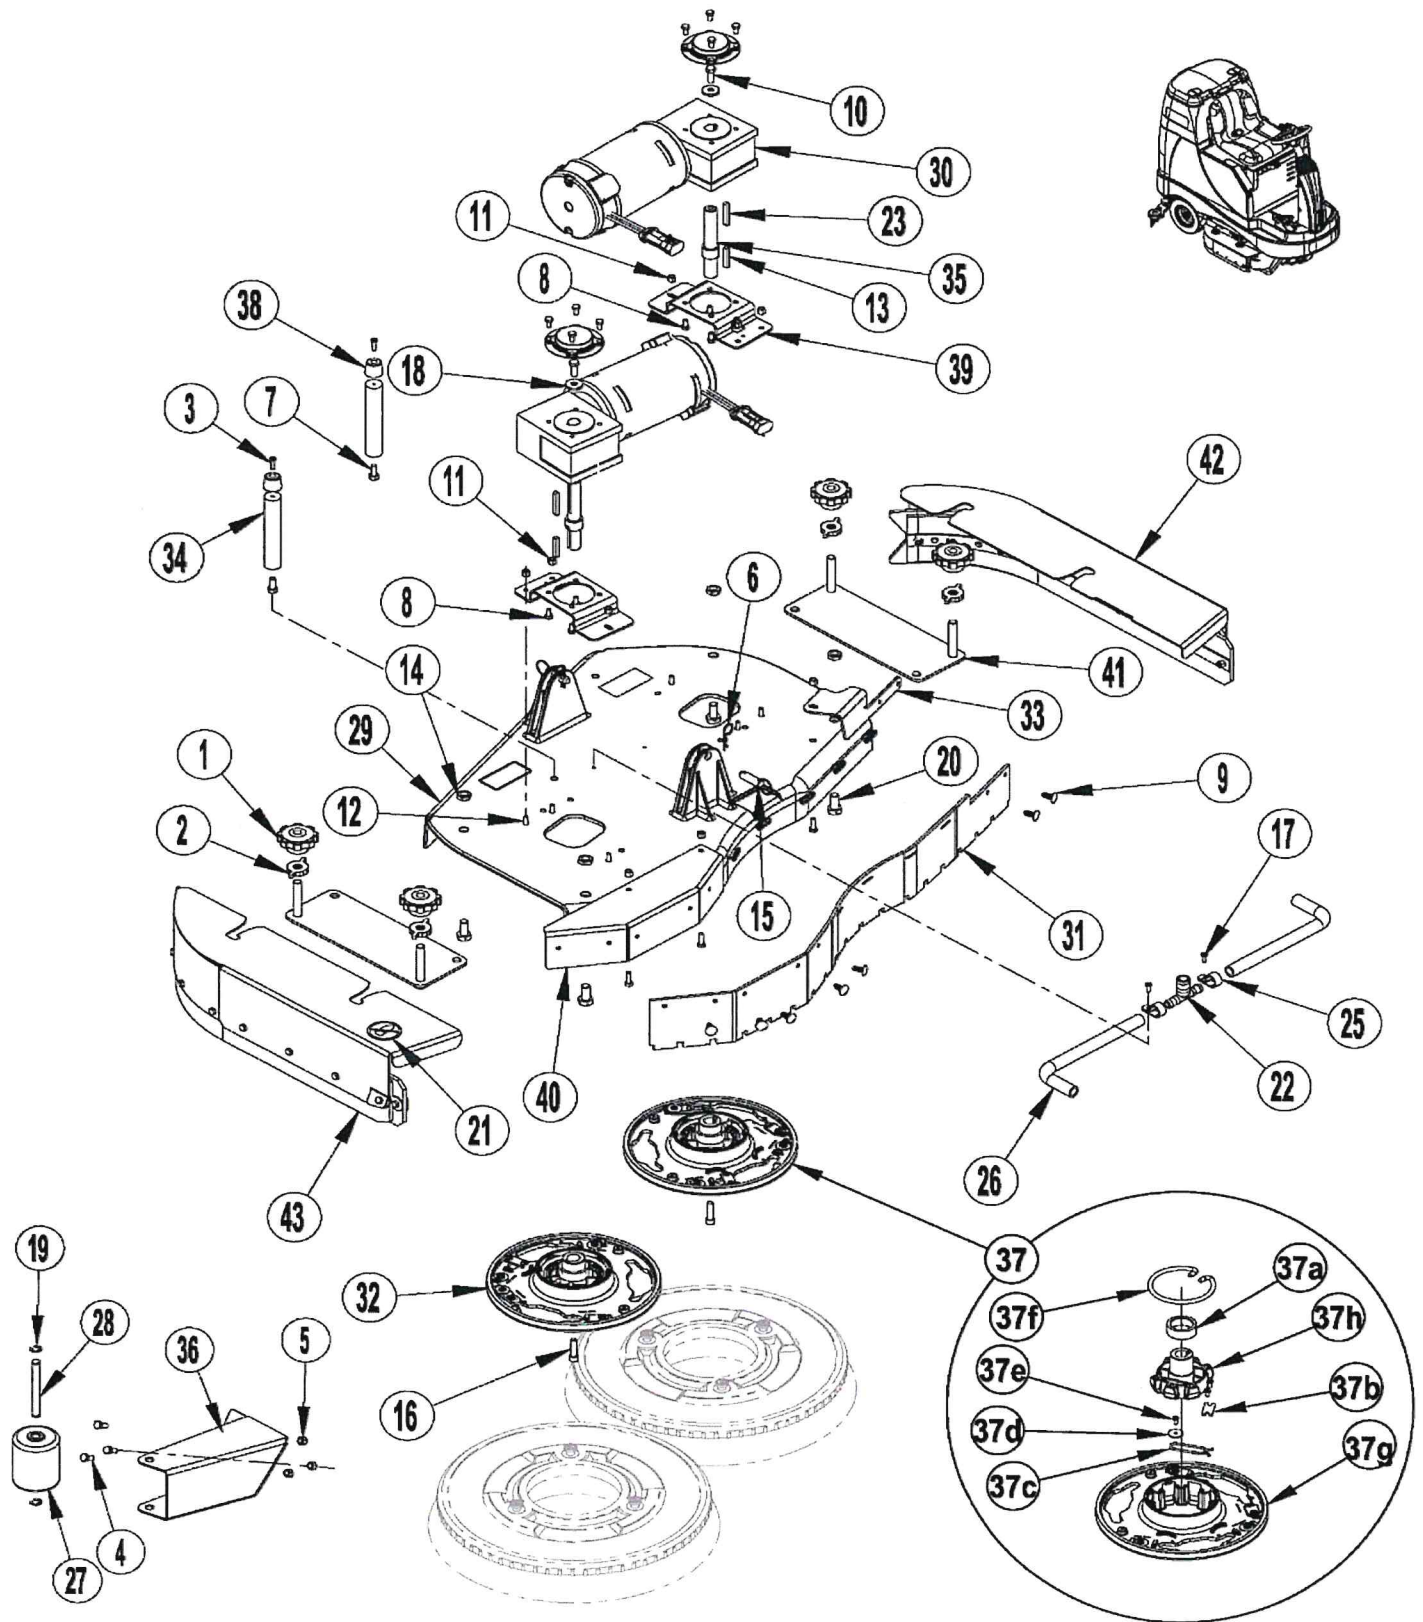

# Scrub system-BR 755 disk

BR 755, BR 855

29-03-2010

Part List ID

BR75517

21

# Scrub system-BR 855 disk

BR 755, BR 855

29-03-2010

Part List ID

BR75519

24

Nilfisk [2017/March]/Floor cleaning & maintenance/Combination/Combi ride-on/CS7000/CS7000 1200  
Battery/SCRUB SYSTEM-DECK ASSY