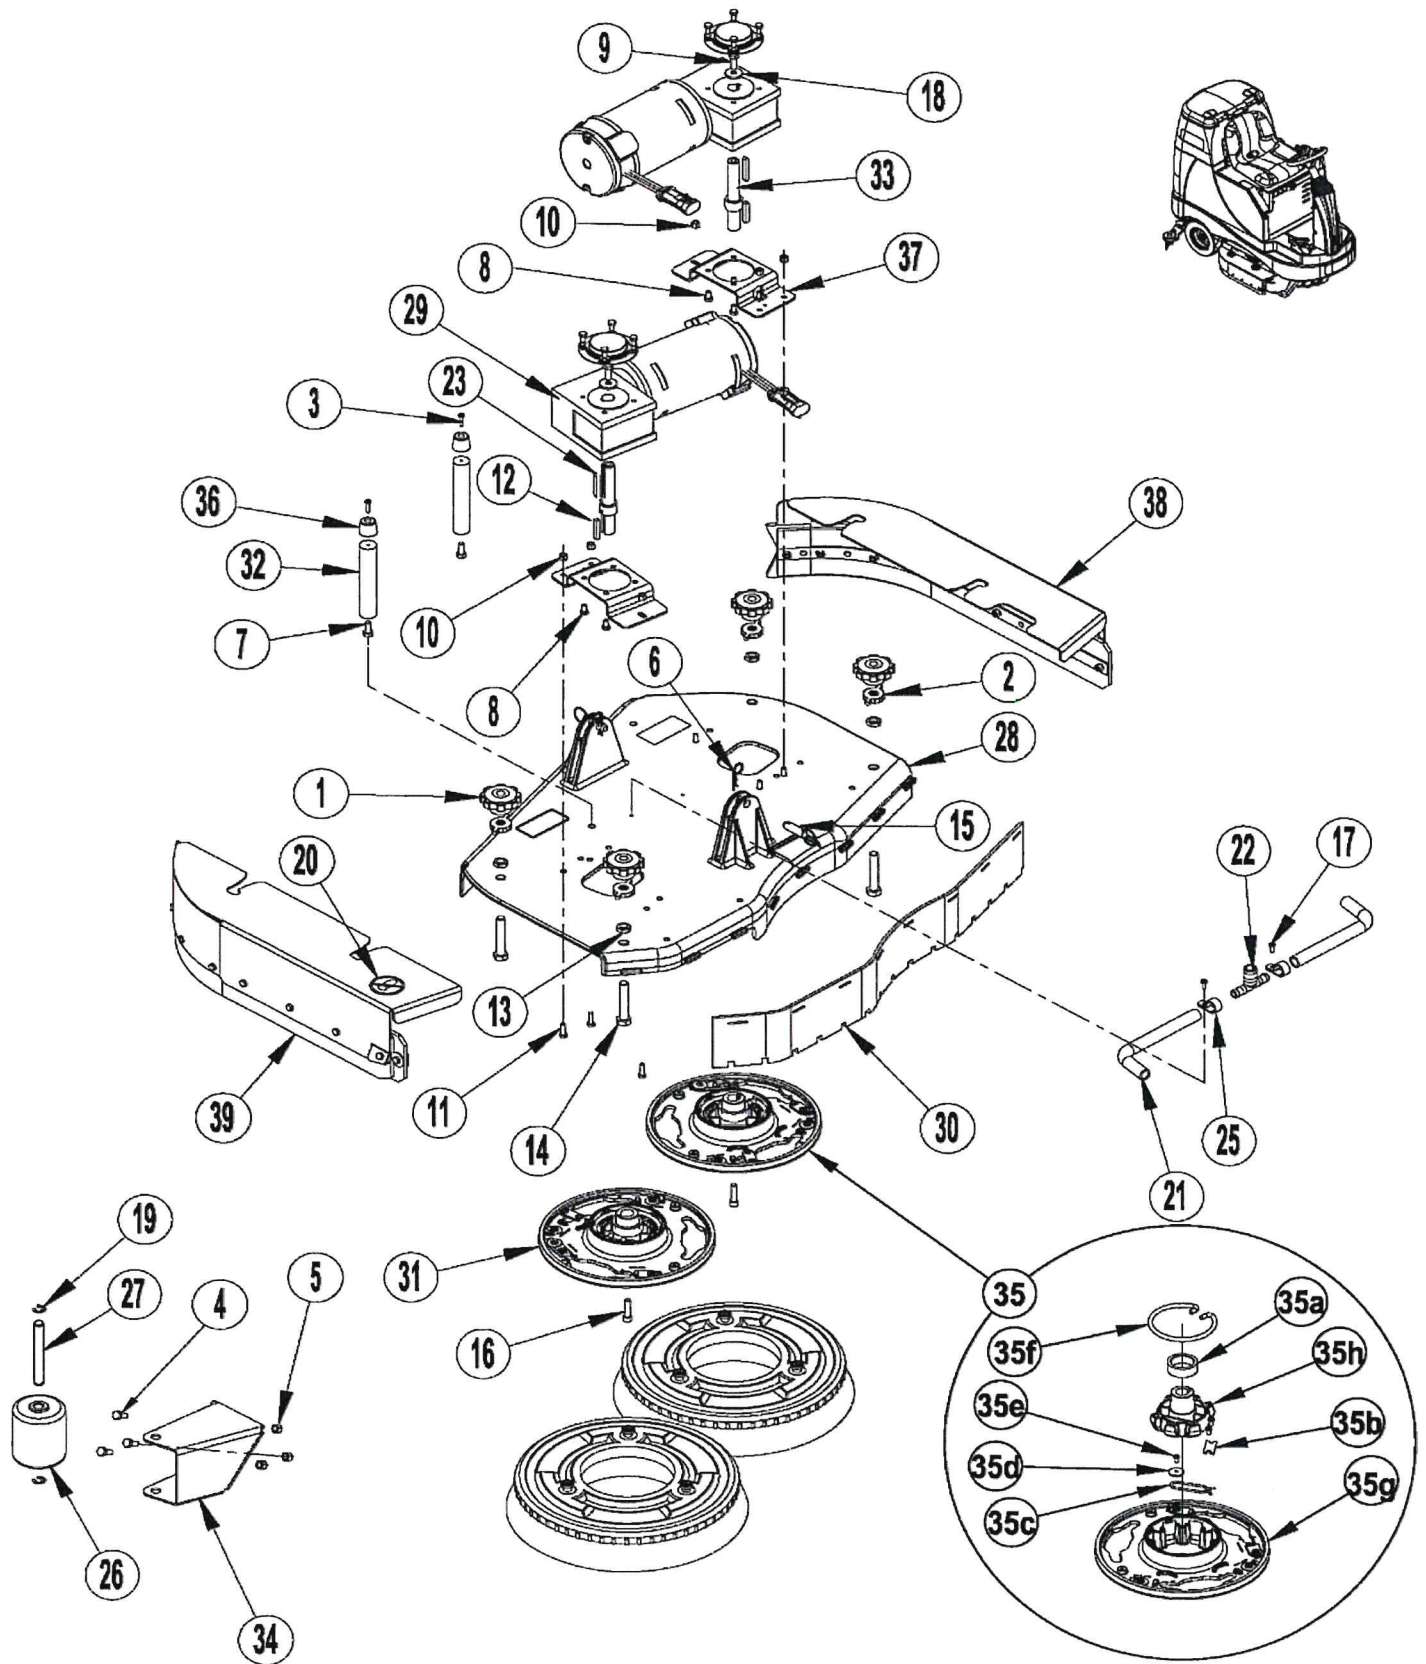

# Scrub system-BR 755 disk

BR 755, BR 855

29-03-2010

Part List ID

BR75517

21

# Scrub system-BR 855 disk

BR 755, BR 855

29-03-2010

Part List ID

BR75519

24

Nilfisk [2017/March]/Floor cleaning & maintenance/Combination/Combi ride-on/CS7000/CS7000 1200  
Battery/SCRUB SYSTEM-DECK ASSY