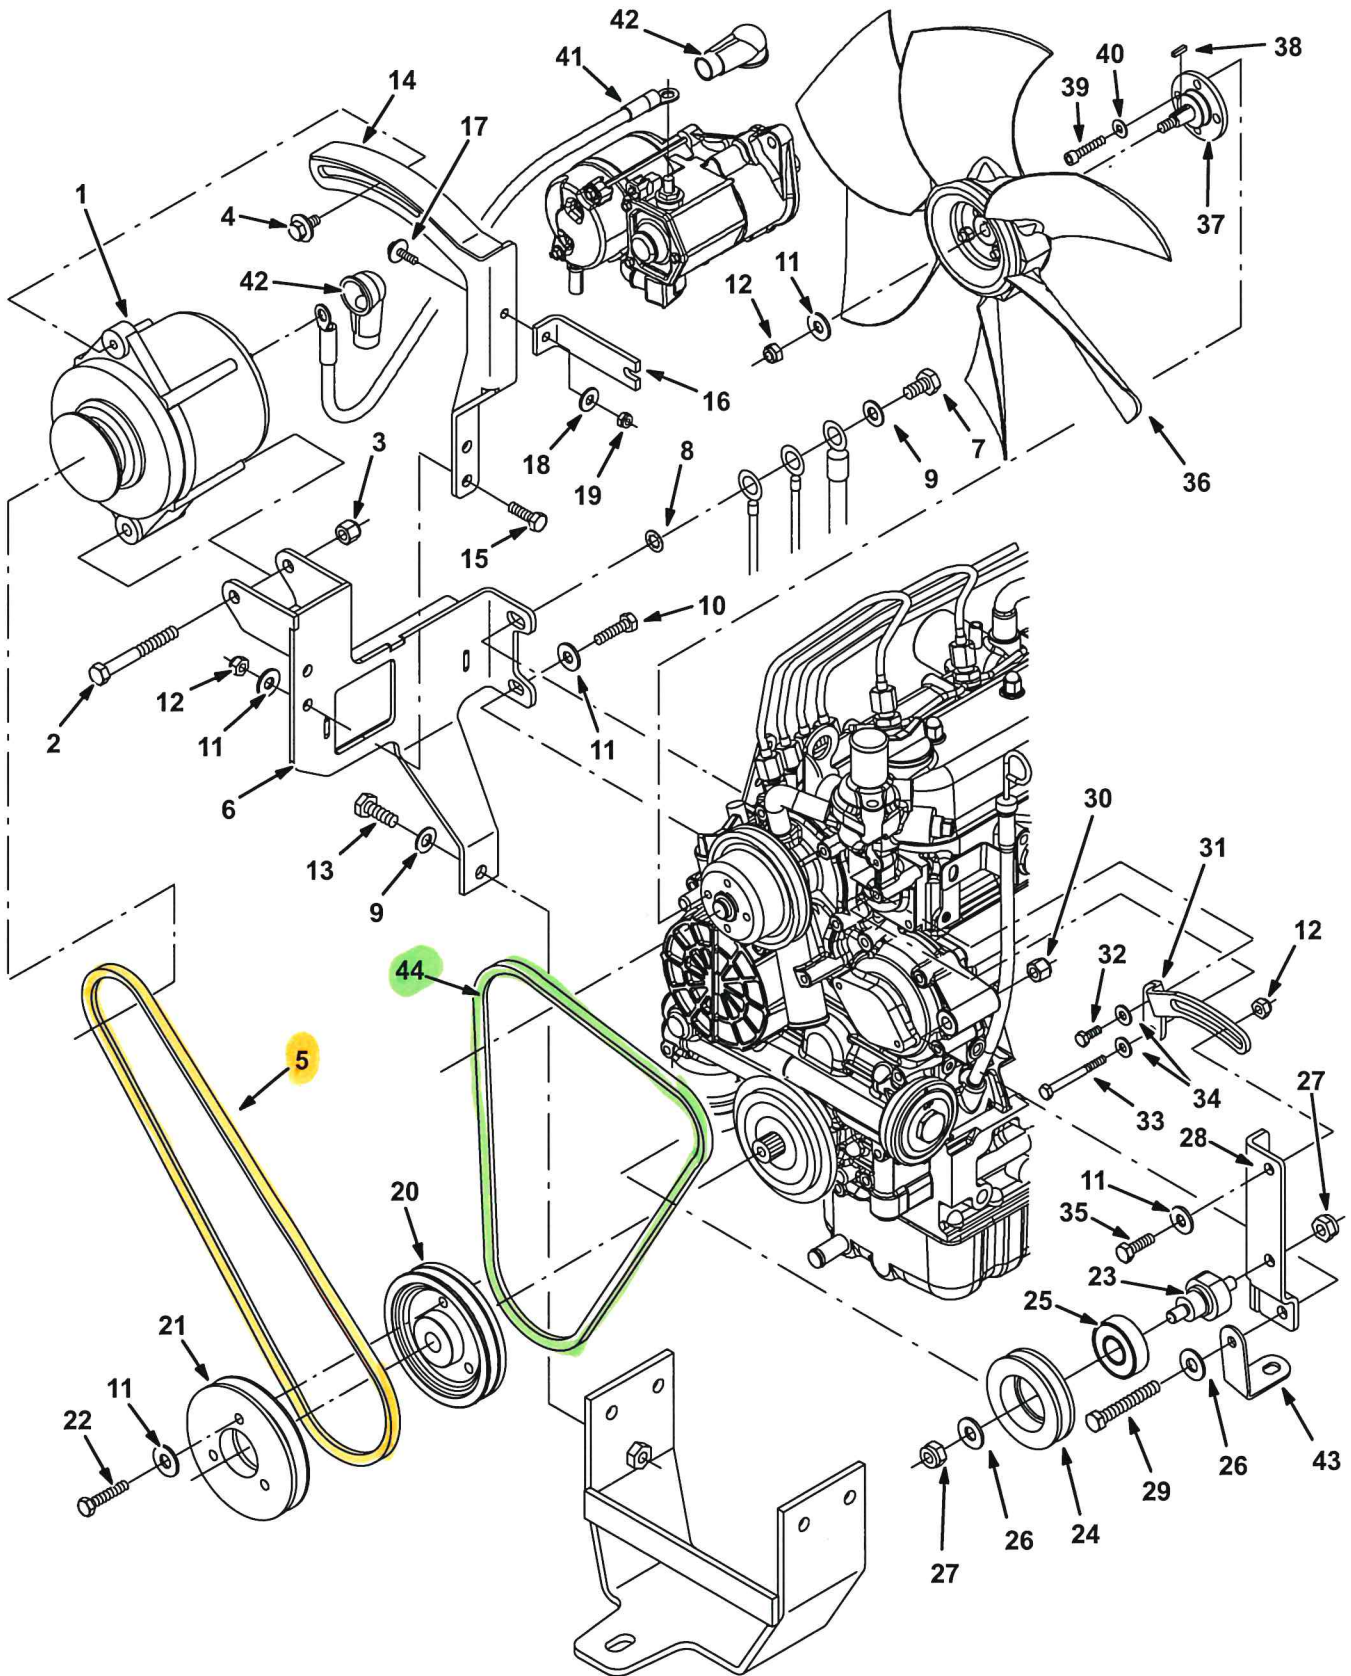

# T20

(Diesel)

## Rider Scrubber Parts Manual

[www.tennantco.com](http://www.tennantco.com)

331506  
Rev. 12 (9-2013)

# STANDARD PARTS

Fig. 15 – Engine Alternator Group, Diesel (0000–0192)

⑤ 1023911

④ 1038035

# STANDARD PARTS

Fig. 14 - Engine Alternator Group, Diesel