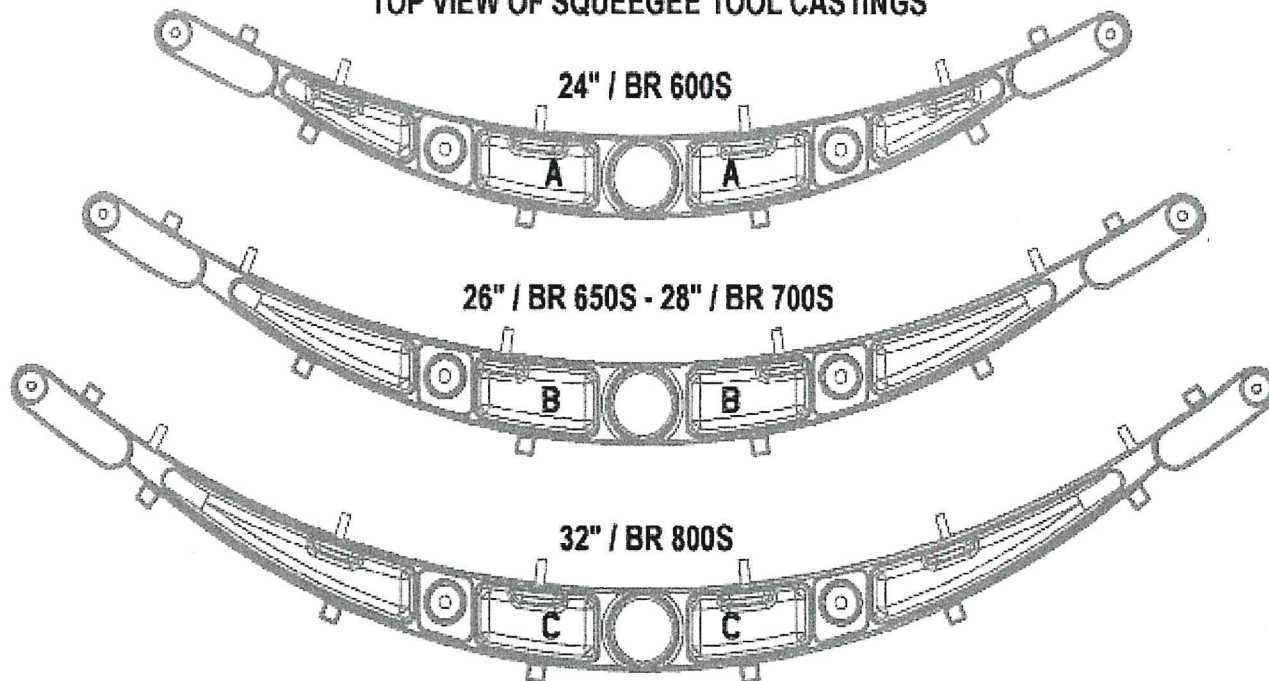

TOP VIEW OF SQUEEGEE TOOL CASTINGS

Optional kits and accessories

Item	Ref. No.	Qty	Description
Common Kits			
**	56314753	1	Kit, On-Board Charger TSBUS2004-872 / TSBUS2008-984
**	56316251	1	Kit, OnBoard Charger, AGM TSBUS2008-984
**	56314301	1	Kit, Seat Armrests
**	56314302	1	Kit, Warning Beacon
**	56314306	1	Kit, Right Side Broom
**	56314308	1	Kit, Scrub-N-Vac Tool W/Pump
**	56412223	1	Kit, Vacuum Wand caddy
**	56314312	1	Kit, Seatbelt
**	56314313	1	Kit, Headlight headlight ,kit
Nil sk Only Kits			
**	56316520	1	Kit, Deck BR 600S (Nil sk only)
**	56316521	1	Kit, Deck BR 600SC (Nil sk only)
**	56316522	1	Kit, Deck BR 700S (Nil sk only)
**	56316523	1	Kit, Deck BR 700SC (Nil sk only)
**	56316186	1	Kit, Dual Vac Motor (Nil sk only)