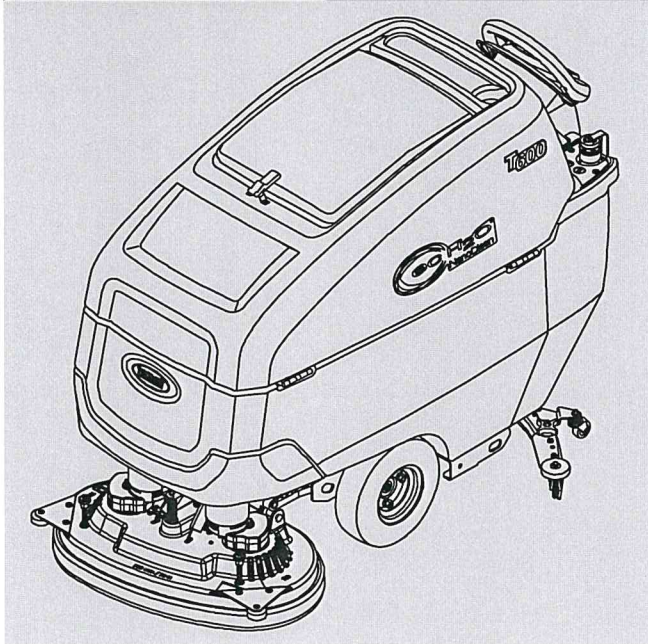

▽ ASSEMBLY

▲ INCLUDED IN ASSEMBLY

T600e/T600

WALK-BEHIND FLOOR SCRUBBER

Machine Serial Number Range
(S/N 00001-)

Parts Manual

Hygenic[®] Fully Cleanable Recovery Tank
Tennant *True*[®] Parts
IRIS[®] a Tennant Technology
Pro-Panel[®] Controls
Insta-Fit[™] Adapter
Smart-Fill[™] Automatic Battery Watering

Europe

For the latest Parts manuals and other language Operator manuals, visit:

www.tennantco.com/manuals

9016611
Rev. 03 (06-2022)

STANDARD PARTS

SQUEEGEE ASSEMBLY, 650MM / 26IN (Intended for 700MM Scrub Head Size) (Upgraded Style)