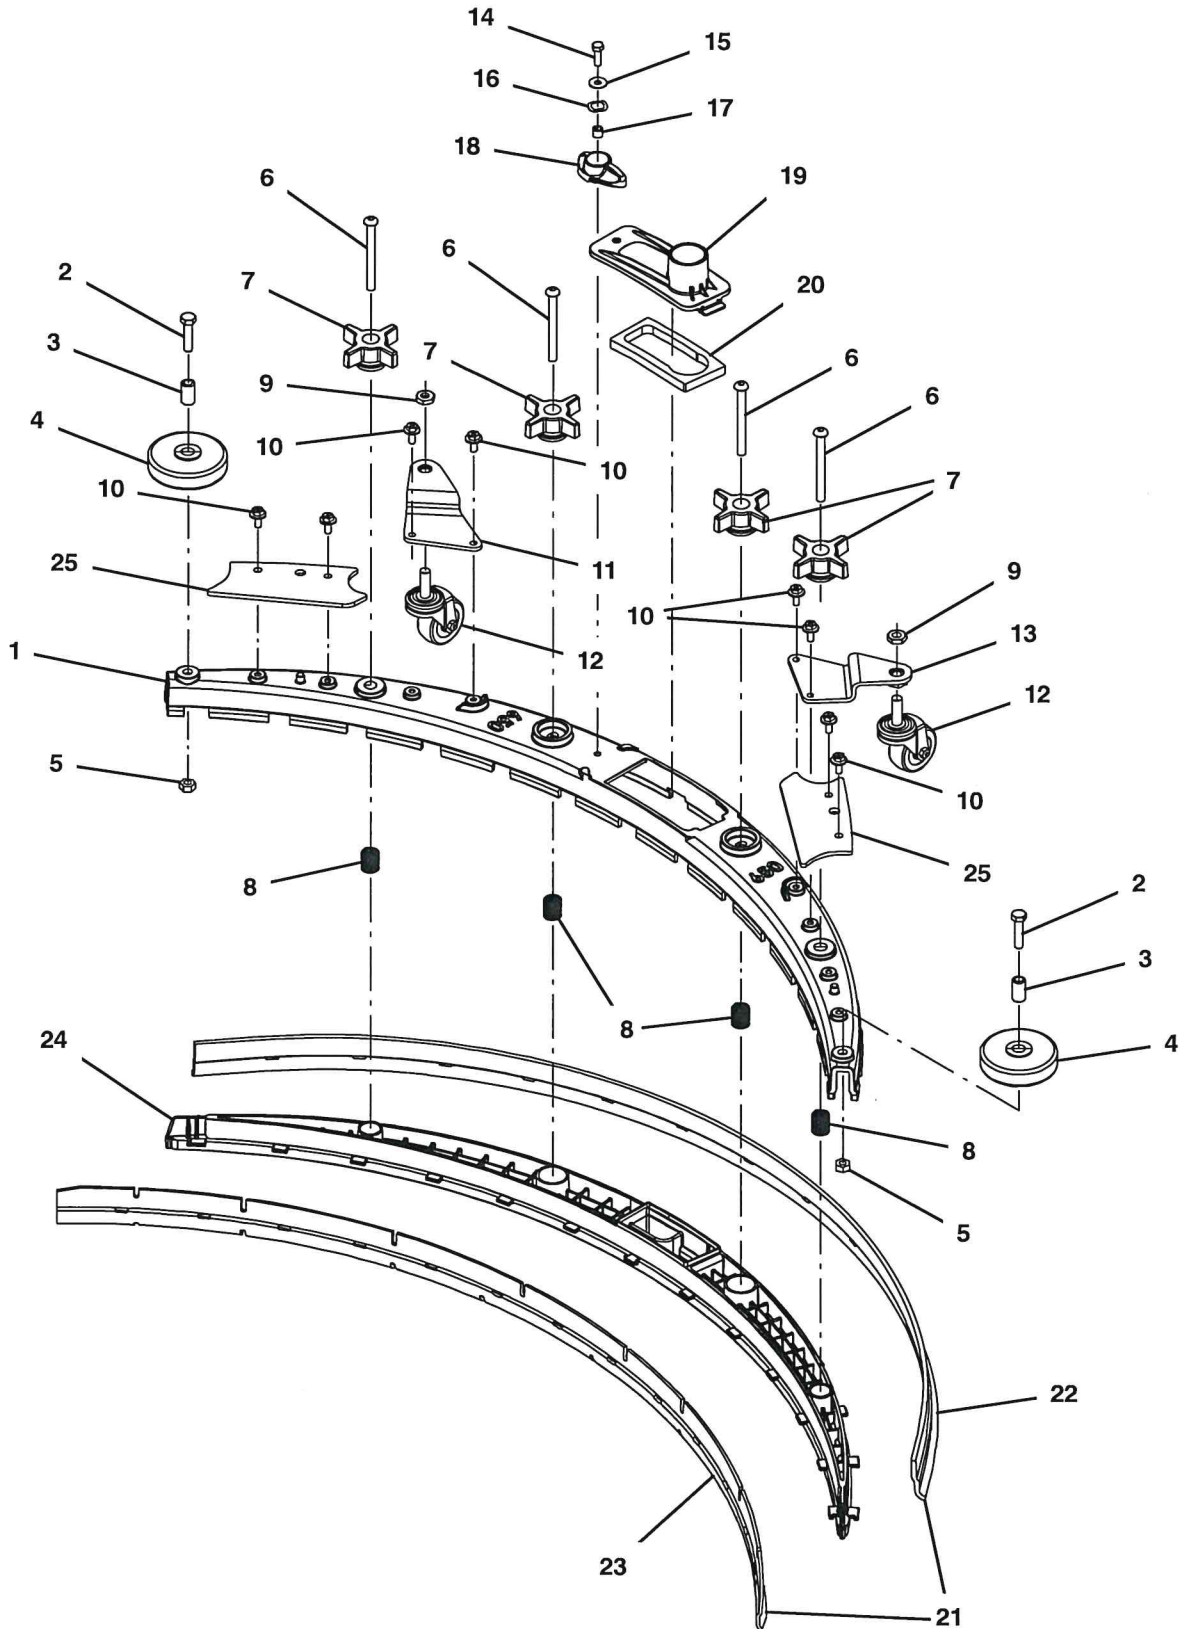

STANDARD PARTS

SQUEEGEE ASSEMBLY, 650MM / 26IN (Intended for 700MM Scrub Head Size) (Original Style - Replaced By 9018098)

355438