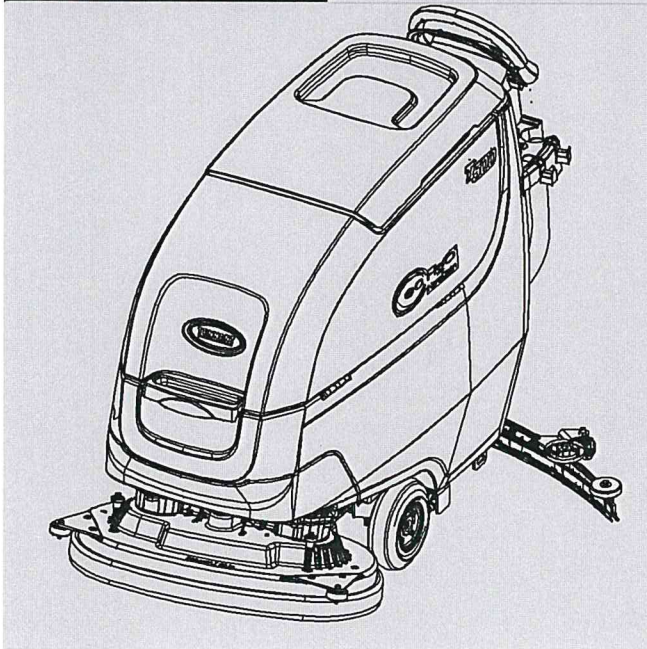

T500

WALK-BEHIND FLOOR SCRUBBER

Machine Serial Number Range
(S/N 00001-)

Parts Manual

Hygenic[®] Fully Cleanable Recovery Tank
TennantTrue[®] Parts
IRIS[®] a Tennant Technology
Pro-Panel[®] Controls
Insta-Fit[™] Adapter
Smart-Fill[™] Automatic Battery Watering