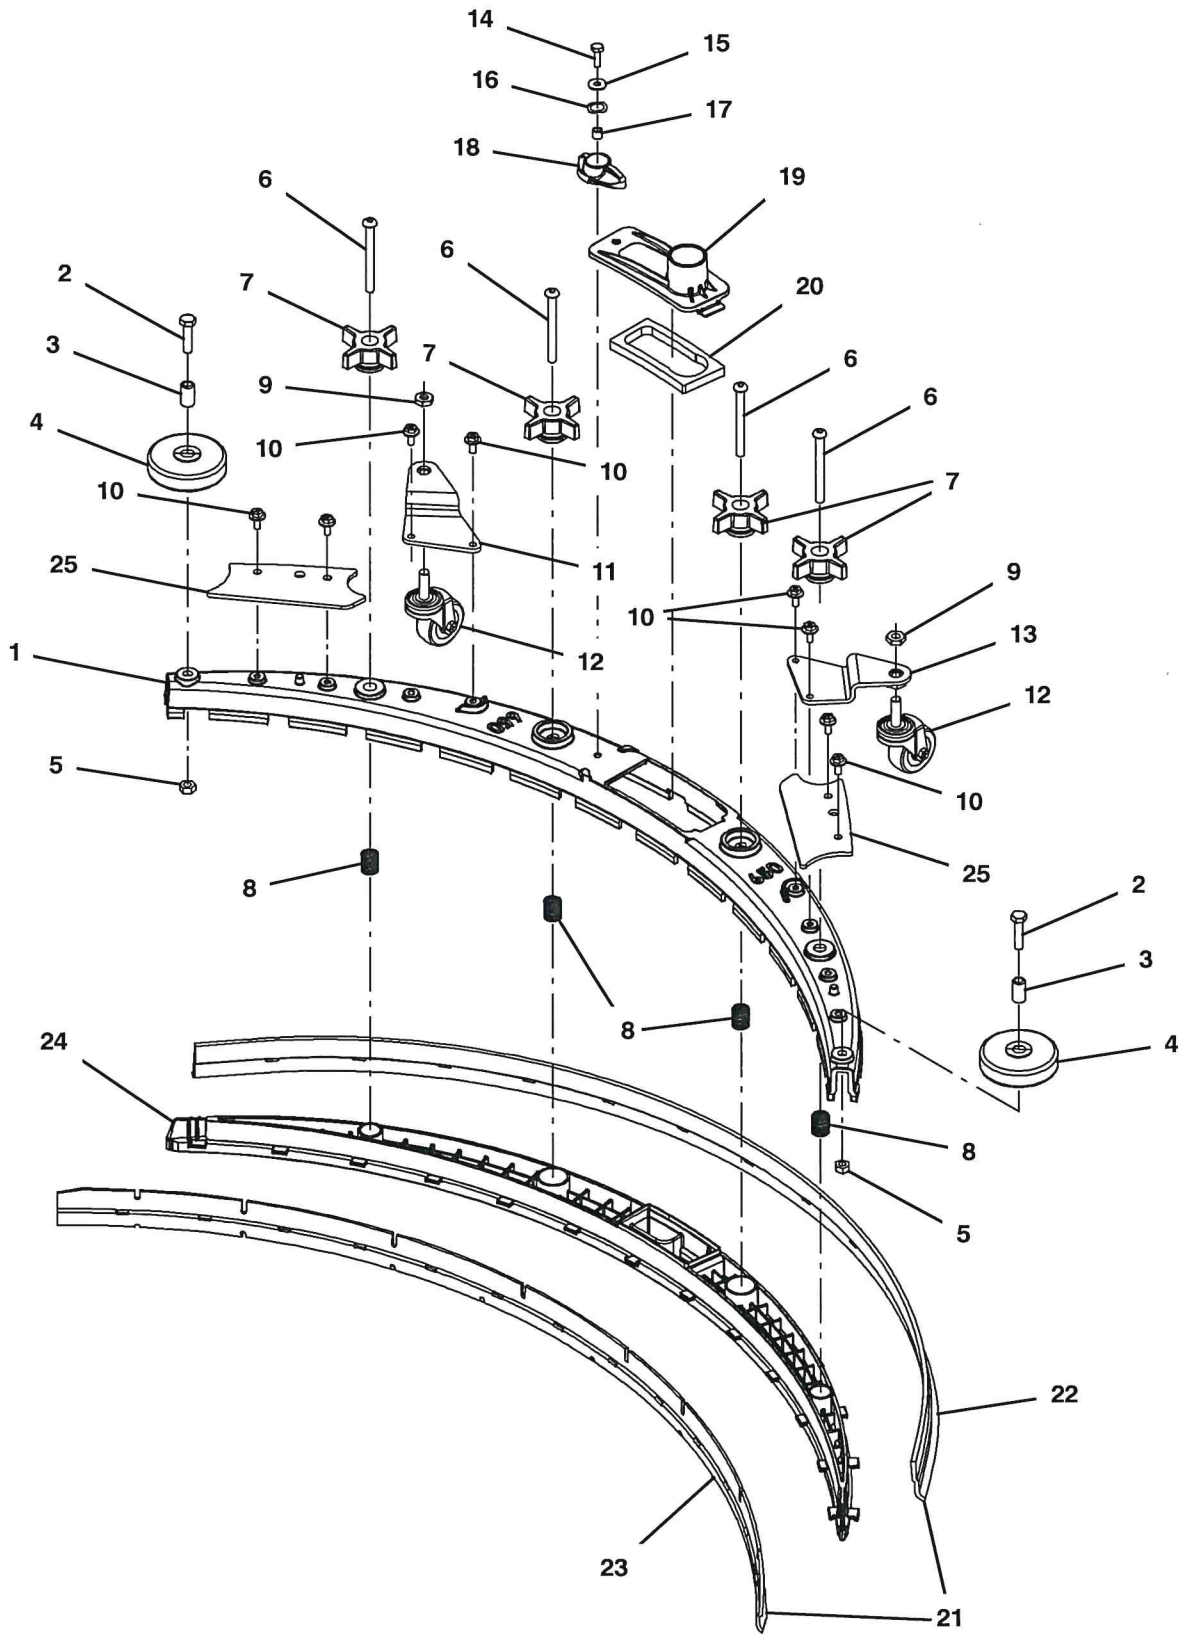

SQUEEGEE ASSEMBLY, 650MM / 26IN

355438